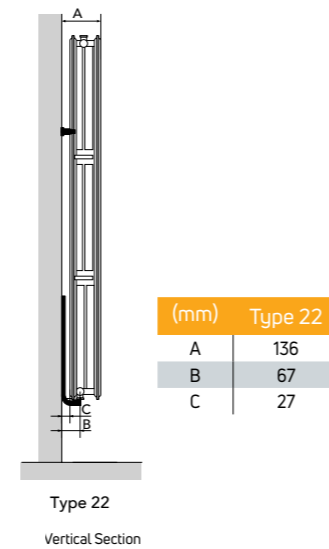

Heat output shown at $\Delta T 50^{\circ}C$
Product codes in bold are available from stock.

Mounting Details

Bottom Bracket
Types 21 and 22

Top Bracket
Type 22

NB: All measurements are nominal.

LENGTH L (mm)	L ₁ (mm)	L ₂ (mm)	HEIGHT H (mm)	H ₁ (mm)	H ₂ (mm)	H ₃ (mm)
300	75	50	1800	150	250	1450
450	100	125	1950	150	250	1600
600	175	200				
750	250	275				

Ligna vertical in white

Ligna vertical in white

Ligna vertical in white

Ligna Vertical (T22) - Double Panel Double Convector

Product Code	Height (mm)	Width (mm)	Watts	BTU/Hr	Weight (kgs)	List Price (Excl. VAT)	List Price (Inc. VAT)
B22183LIG	1800	300	1046	3570	50.50	£294.88	£353.86
B22184LIG		450	1569	5355	62.90	£350.16	£420.19
B22186LIG		600	2092	7140	75.40	£405.46	£486.55
B22187LIG		750	2615	8925	88.23	£460.73	£552.88
B22193LIG	1950	300	1103	3765	57.81	£313.32	£375.98
B22194LIG		450	1654	5645	71.17	£368.59	£442.31
B22196LIG		600	2205	7526	84.97	£423.88	£508.66
B22197LIG		750	2756	9406	98.62	£479.17	£575.00

Heat output shown at $\Delta T 50^{\circ}C$
Product codes in bold are available from stock.

Mounting Details

LENGTH L (mm)	L ₁ (mm)	L ₂ (mm)	HEIGHT H (mm)	H ₁ (mm)	H ₂ (mm)	H ₃ (mm)
300	75	50	1800	1502	250	1450
450	101	125	1950	1502	250	1600
600	175	200				
750	250	275				