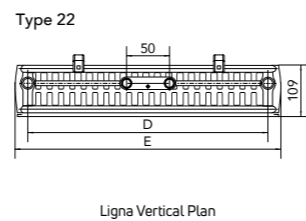

Ligna vertical in white

Ligna vertical in white

Ligna vertical in white

Ligna Vertical (T22) - Double Panel Double Convector

Product Code	Height (mm)	Width (mm)	Watts	BTU/Hr	Weight (kgs)	List Price (Excl. VAT)	List Price (Inc. VAT)
B22183LIG	1800	300	1046	3570	50.50	£294.88	£353.86
B22184LIG		450	1569	5355	62.90	£350.16	£420.19
B22186LIG		600	2092	7140	75.40	£405.46	£486.55
B22187LIG		750	2615	8925	88.23	£460.73	£552.88
B22193LIG	1950	300	1103	3765	57.81	£313.32	£375.98
B22194LIG		450	1654	5645	71.17	£368.59	£442.31
B22196LIG		600	2205	7526	84.97	£423.88	£508.66
B22197LIG		750	2756	9406	98.62	£479.17	£575.00

Heat output shown at $\Delta T 50^{\circ}C$
Product codes in bold are available from stock.

Mounting Details

LENGTH L (mm)	L ₁ (mm)	L ₂ (mm)	HEIGHT H (mm)	H ₁ (mm)	H ₂ (mm)	H ₃ (mm)
300	75	50	1800	1502	250	1450
450	101	125	1950	1502	250	1600
600	175	200				
750	250	275				