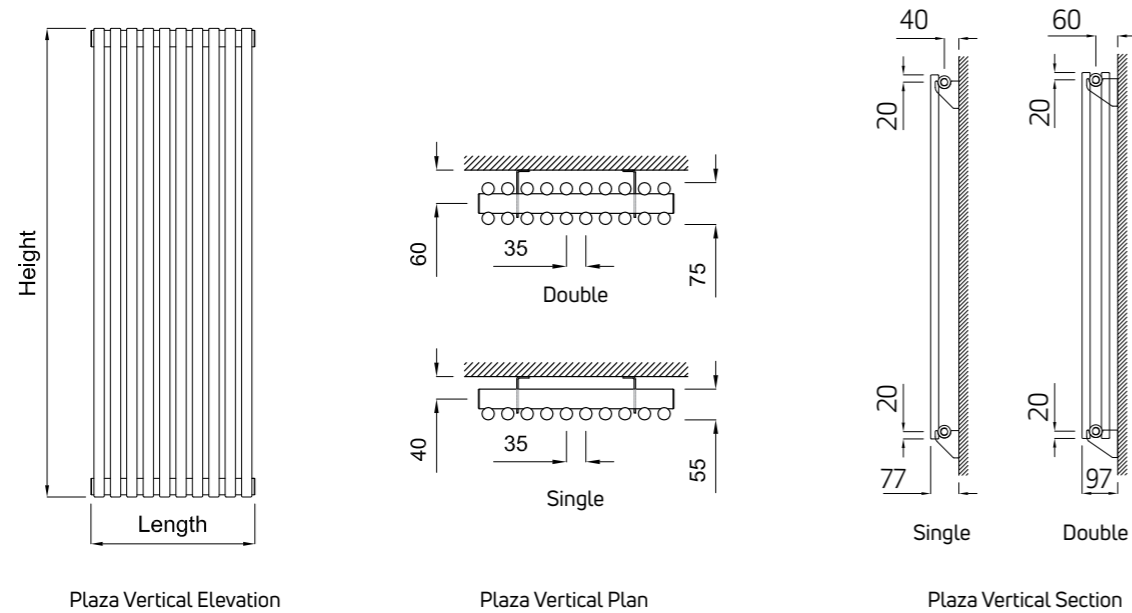

Plaza - Single											
Product Code	Height (mm)	Width (mm)	Rows of Tubes	Watts	BTU/Hr	Weight (Kg)	List Price (Excl. VAT)	List Price (Inc. VAT)	Colour Code	Colour List Price (Excl. VAT)	Colour List Price (Inc. VAT)
QPLV12W	1800	525	15	1164	3973	21.30	£218.10	£261.72	QPLV12RAL	£272.60	£327.12
QPLV13W		595	17	1320	4503	24.14	£247.17	£296.60	QPLV13RAL	£308.96	£370.75
QPLV06W	2000	525	15	1249	4261	24.30	£227.12	£272.54	QPLV06RAL	£283.86	£340.63
QPLV03W		595	17	1415	4829	27.54	£257.38	£308.86	QPLV03RAL	£321.73	£386.08

Plaza - Double											
Product Code	Height (mm)	Width (mm)	Row of Tubes	Watts	BTU/Hr	Weight (Kg)	List Price (Excl. VAT)	List Price (Inc. VAT)	Colour Code	Colour List Price (Excl. VAT)	Colour List Price (Inc. VAT)
QPLV13WD	1800	595	17	1917	6540	45.39	£395.47	£474.56	QPLV13DRAL	£494.34	£593.21
QPLV03WD	2000	595	17	2085	7113	52.19	£411.82	£494.18	QPLV03DRAL	£514.79	£617.75

Heat output shown at $\Delta T 50^{\circ}C$
All Plaza are available in a 4 week lead time.

Plaza - Water Content Per Element /Tube (L)			
Type	Height (mm)		
	1800	2000	
Single	0.57	0.61	
Double	1.06	1.17	

Note: the distance between the connection centres equals the length of radiator.

Plazas have a factory fitted centre baffle as standard in the bottom header, for Bottom Opposite End (BOE) installation only. All tappings 1/2" BSP.
All Plaza Radiators: Test Pressure: 5.2 bar Max Operating Pressure: 4 bar