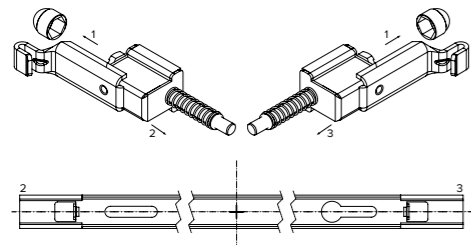

Bottom Bracket
Types 21 and 22

Top Bracket
Type 22

NB: All measurements are nominal.

LENGTH L (mm)	L₁ (mm)	L₂ (mm)	HEIGHT H (mm)	H₁ (mm)	H₂ (mm)	H₃ (mm)
300	75	50	1800	150	250	1450
450	100	125	1950	150	250	1600
600	175	200				
750	250	275