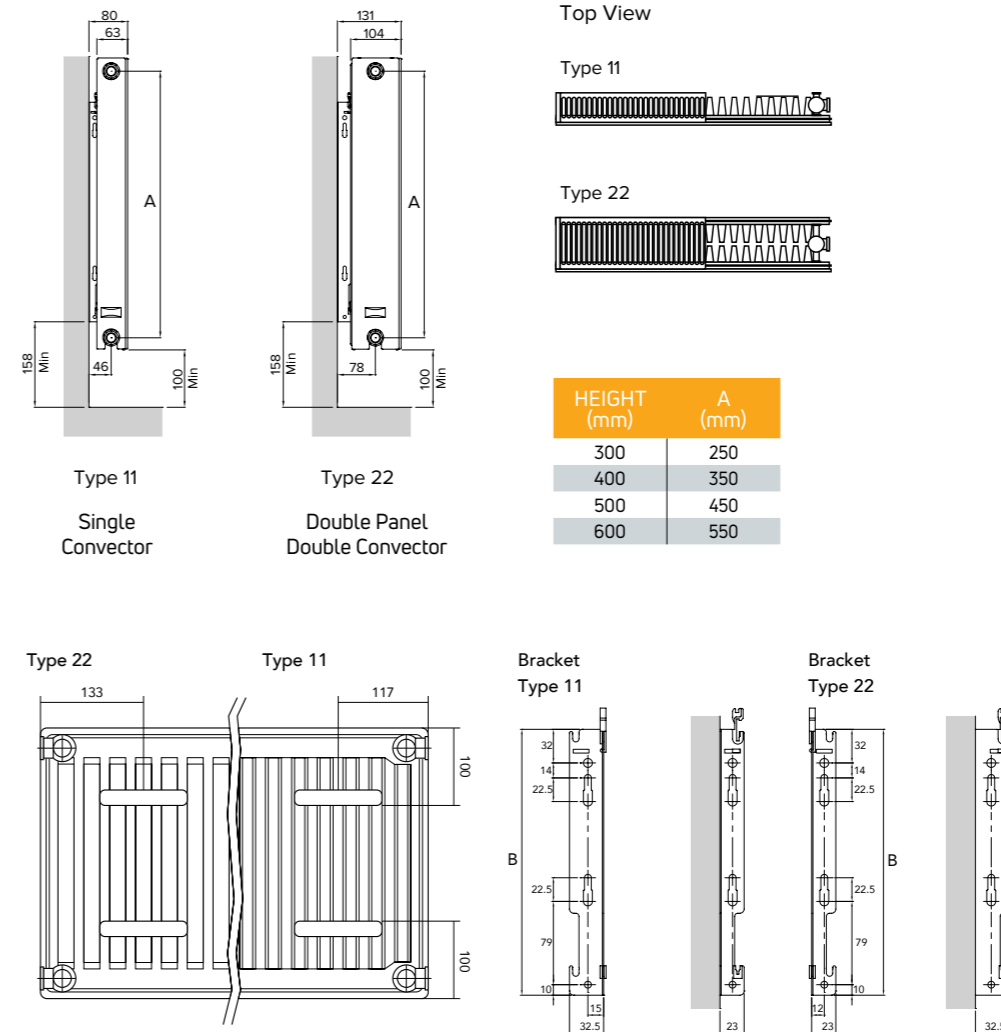

Heat output shown at $\Delta T 50^{\circ}C$
Product codes in bold are available from stock.

Mounting Details

Compla Horizontal T11 - Water Content (L)				
Radiator height (mm)	300	400	500	600
Water content per metre length	1.50	2.20	2.90	3.40

Compla Horizontal T22 - Water Content (L)				
Radiator height (mm)	300	400	500	600
Water content per metre length	3.20	4.20	5.20	6.10

Compla Horizontal T11 - n-Coefficients				
Radiator height (mm)	300	400	500	600
n-Coefficient	1.2820	1.2824	1.2827	1.2831

Compla Horizontal T22 - n-Coefficients				
Radiator height (mm)	300	400	500	600
n-Coefficient	1.3000	1.3098	1.3197	1.3295

Suitable for Bottom Opposite End (BOE), Top Bottom Opposite Ends (TBOE) and Top Bottom Same End (TBSE). 4 x 1/2" BSP tappings.
All Compla radiators: Test Pressure 13 bar. Max operating pressure 10 bar.