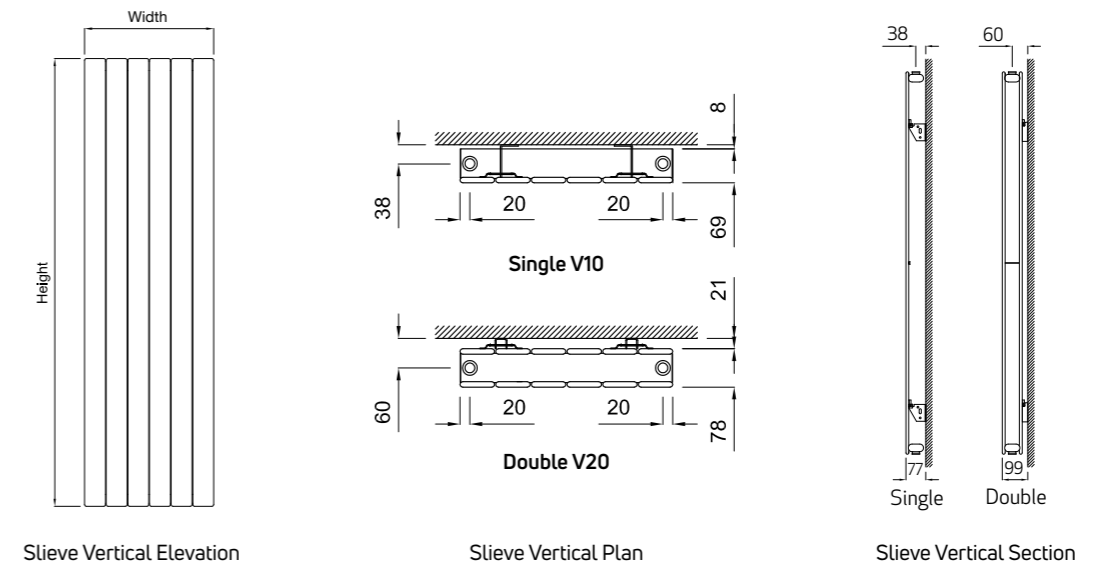

Vertical Slieves have a factory fitted centre baffle as standard in the bottom header for Bottom Opposite End (BOE) installation only. Horizontal Slieves are supplied without baffles and cannot be installed Top Bottom Same End (TBSE). All tappings 1/2" BSP.

All Slieve Radiators: Test Pressure: 5.2 bar Max Operating Pressure: 4 bar