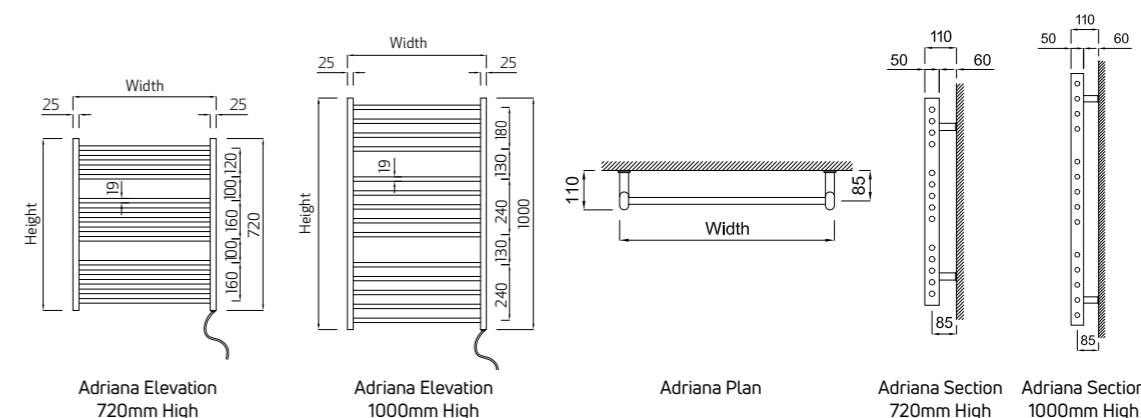

- Available in two heights **720mm and 1000mm**
- Available in four widths from **300mm to 600mm**

Features

- Polished stainless-steel finish only
- On/off switch functionality
- Full 2-year warranty

Adriana - Chrome							
Product Code	Height (mm)	Width (mm)	Watts	BTU/Hr	Weight (Kg)	List Price (Excl. VAT)	List Price (Inc. VAT)
BLG1-4	720	400	48	164	3.50	£208.50	£250.20
BLG1-5		500	58	198	4.00	£229.64	£275.57
BLG1-6		600	65	222	5.00	£264.86	£317.83
BLG1-310	1000	300	45	154	4.00	£224.31	£269.17
BLG1-410		400	60	205	4.50	£255.55	£306.66
BLG1-510		500	75	256	5.00	£276.15	£331.38
BLG1-610		600	90	306	5.50	£307.39	£368.87

Heat output shown at ΔT 50°C
All Adriana are available in a 4 week lead time.

The Adriana is supplied with a power cable 800mm long. Rated IPX4 for use in zone 2.

Adriana in polished stainless steel

Accessories