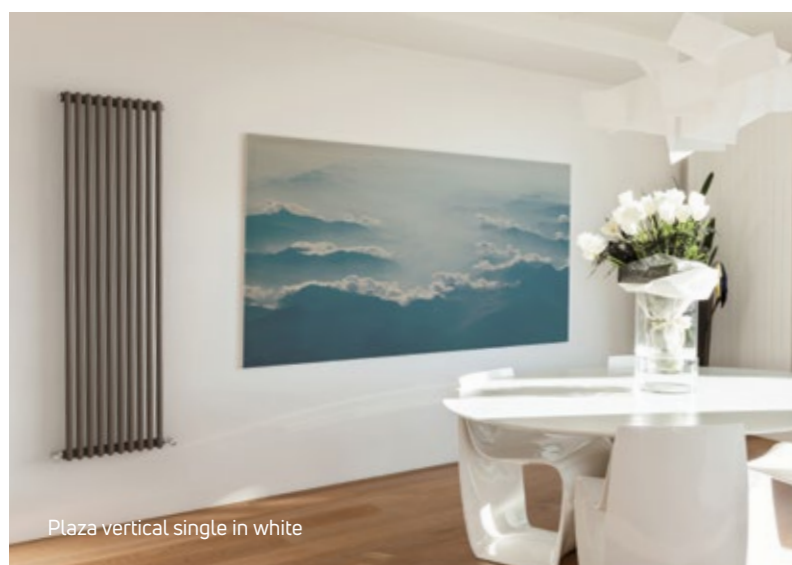

PLAZA

Plaza is our contemporary tube-on-tube feature radiator. A vertical design perfect for any room, giving your home designer aesthetics without losing high-quality heat outputs.

- Available in two heights of **1800mm and 2000mm**
- Available in two widths of **525mm and 595mm**
- Available as **single or double tubes**

Features

- Durable powder coated in white RAL 9016 paint for a brighter, whiter finish
- Available in our 9 colours and in a large range of RAL colours
- Full 10-year warranty
- Manufactured and tested to BS EN 442

Plaza vertical single in white