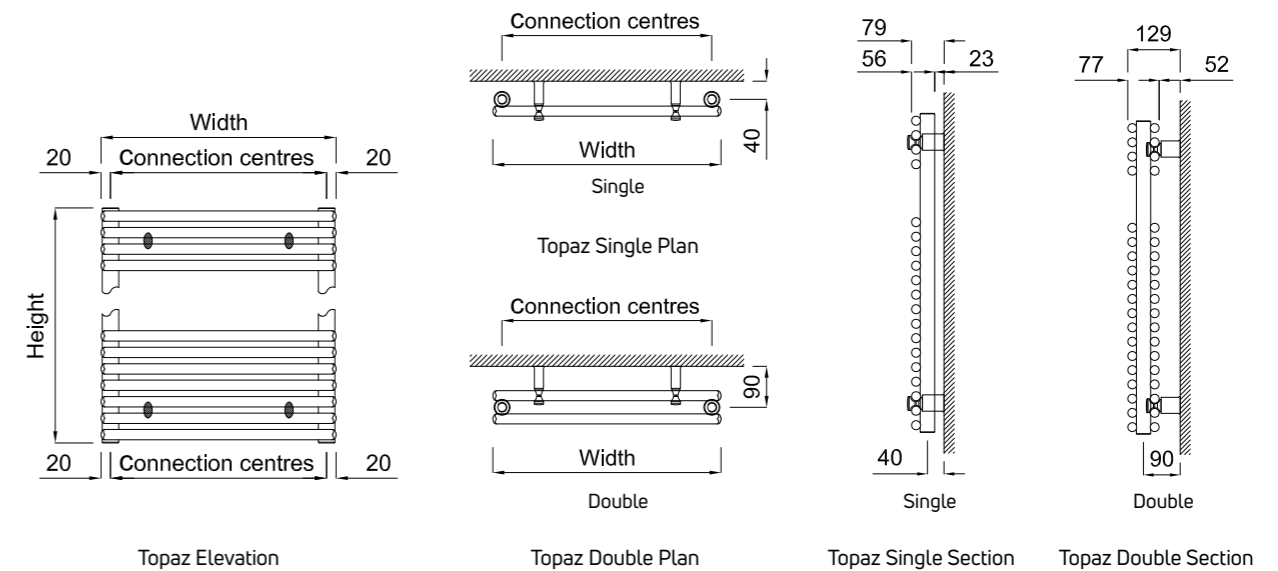

Topaz Elevation

Topaz Double Plan

Topaz Single Section

Topaz Double Section

Topaz - Water Content (L)			
Type	Height (mm)	Width (mm)	Water content (L)
Single	1190	500	5.71
Single	1190	600	6.65
Double	1785	600	19.54

Topaz - Optional Electric Element			
Towel rail height	800mm high or less	1200mm high or less	1800mm high or less
Non-thermostatic	200W	300W / 400W	600W
Thermostatic	150W	300W	600W

2 x 1/2" BSP tappings. All electric elements to be ordered separately
All Topaz Radiators: Test Pressure: 5.2 bar Max Operating Pressure: 4 bar