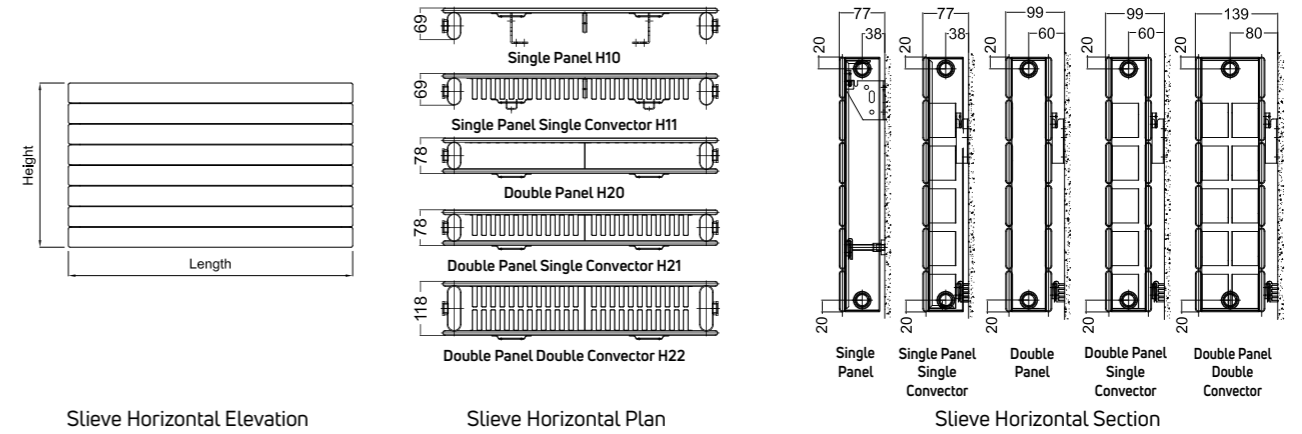

Note: the distance between the connection centres equals the length of radiator.

Slieve Vertical - Single Panel V10			
Radiator height (mm)	1600	1800	2000
Water content per element/tube (L)	0.95	1.03	1.16

Slieve Vertical - Double Panel V20			
Radiator height (mm)	1600	1800	2000
Water content per element/tube (L)	1.89	2.13	2.36