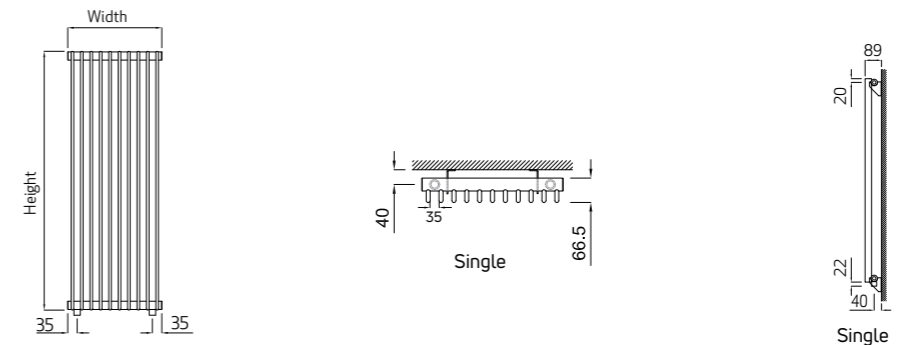

Adagio 35 Vertical Elevation

Adagio 35 Vertical Plan

Adagio 35 Vertical Section

Adagio 70 - Vertical			
Vertical	Radiator height (mm)	1800	2000
Single 70mm	Water content per element/tube (L)	1.00	1.11
Double 70mm	Water content per element/tube (L)	1.94	2.15