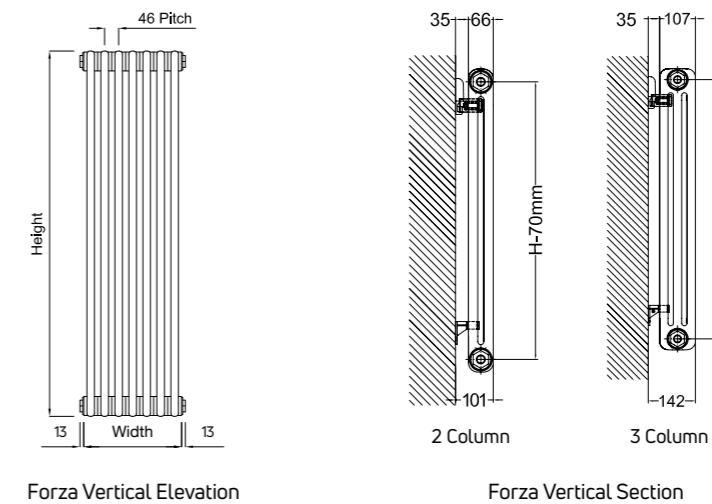

Optional Forza Foot			
Order code	Description	List Price (Excl. VAT)	List Price (Inc. VAT)
QMCF1	FORZA Foot 90-120 - white	£31.43	£37.72
QMCF1RAL	FORZA Foot 90-120 - coloured	£39.28	£47.14
QMCF1	FORZA Foot cover - white	£7.84	£9.41

Feet are sold as single unit. Indicate quantity at time of order. Feet covered by a 2-year warranty.

Forza radiators are supplied with 1/2" BSP flow diverter to reduce "warm up" time when installed Bottom Opposite End (BOE). Cannot be installed Top Opposite End (TOE). For full width, add 26mm to the width of the radiator indicated in the pricing tables.

All Forza Radiators: Test Pressure: 13 bar Max Operating Pressure: 10 bar