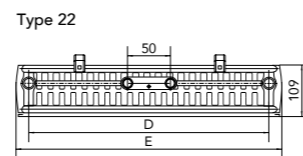

Type 22

Compla Vertical Plan

LENGTH (mm)	D (mm)	E (mm)
300	244	320
450	394	470
600	544	620
750	694	770

Compla Vertical - Water Content (L/m)

Height (mm)	1800	1950
Water content (L)	21.73	23.47

6 Tap Radiator. 4 1/2" BSP and 3/4" central connection. Can be installed BOE, TOE, central both top and bottom.
All Compla Vertical Radiators: Test Pressure: 8 bar Max Operating Pressure: 6 bar