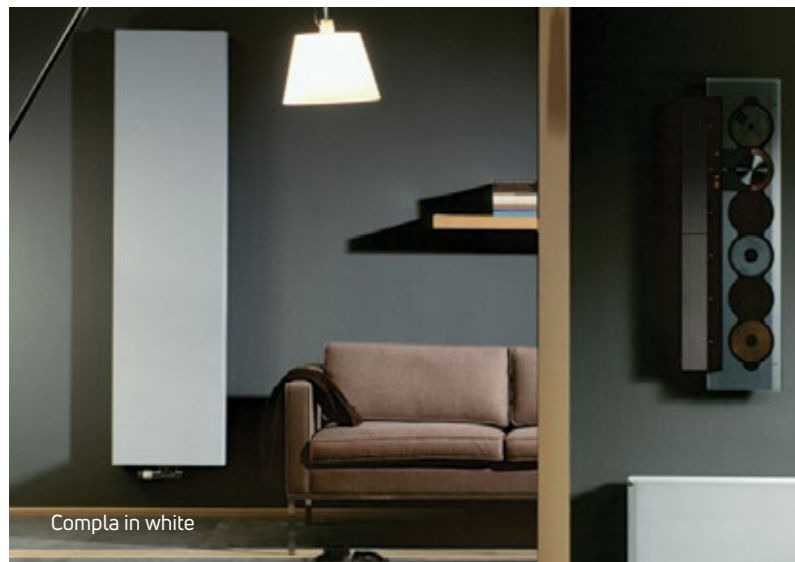

COMPLA VERTICAL

Compla Vertical has a clean minimalist feel, a premium alternative to a traditional panel radiator. Available in a variety of sizes. Easy to clean, robust and comes with pre-fitted curved side panels for easy installation.

- Available in two heights of **1800mm** and **1950mm**
- Available in four lengths from **300mm** to **750mm**
- Available in **Type 22** only

Features

- Durable powder coated in white RAL 9016 paint for a brighter, whiter finish
- Full 10-year warranty
- Manufactured and tested to BS EN 442