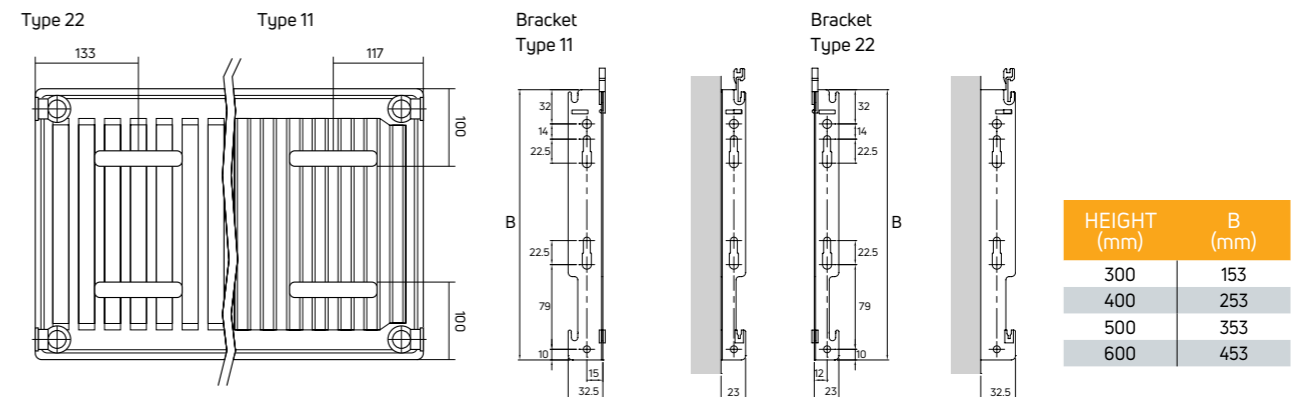

Heat output shown at ΔT 50°C
Product codes in bold are available from stock.

Mounting Details

Ligna Horizontal T11 - Water Content (L)				
Radiator height (mm)	300	400	500	600
Water content per metre length	1.50	2.20	2.90	3.40

Ligna Horizontal T22 - Water Content (L)				
Radiator height (mm)	300	400	500	600
Water content per metre length	3.20	4.20	5.20	6.10

Ligna Horizontal T11 - n-Coefficients				
Radiator height (mm)	300	400	500	600
n-Coefficient	1.2820	1.2824	1.2827	1.2831

Ligna Horizontal T22 - n-Coefficients				
Radiator height (mm)	300	400	500	600
n-Coefficient	1.3000	1.3098	1.3197	1.3295

4 x 1/2" BSP tappings. Suitable for Bottom Opposite End (BOE), Top Bottom Opposite Ends (TBOE) and Top Bottom Same End (TBSE).

All Ligna radiators: Test Pressure 13 bar. Max operating pressure 10 bar.