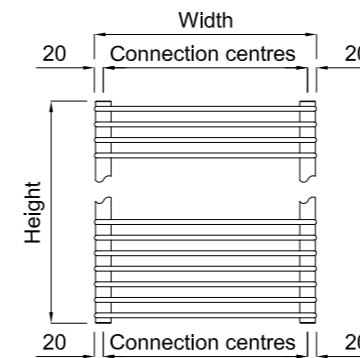

Heat output shown at ΔT 50°C
 Product codes in bold are available from stock.
 Non bold product codes are available in a 4 week lead time.

Pearl in white

Pearl 770 High

Pearl 1155 High

Pearl 1785 High

Pearl Elevation