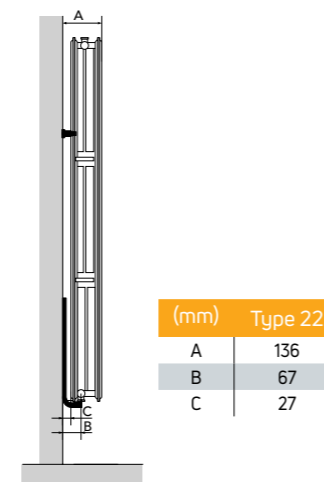

Compla Vertical (T22) - Double Panel Double Convector

Product Code	Height (mm)	Width (mm)	Watts	BTU/Hr	Weight (Kg)	List Price (Excl. VAT)	List Price (Inc. VAT)
B22183COM	1800	300	1046	3570	50.50	£340.95	£409.14
B22184COM		450	1569	5355	62.90	£387.03	£464.44
B22186COM		600	2092	7140	75.40	£433.11	£519.73
B22187COM		750	2615	8925	88.23	£479.17	£575.00
B22193COM	1950	300	1103	3765	57.81	£359.39	£431.27
B22194COM		450	1654	5645	71.17	£405.46	£486.55
B22196COM		600	2205	7526	84.97	£451.55	£541.86
B22197COM		750	2756	9406	98.62	£497.61	£597.13

Heat output shown at $\Delta T 50^{\circ}C$
Product codes in bold are available from stock.

Mounting Details

Bottom Bracket
Types 21 and 22

Top Bracket
Type 22

NB: All measurements are nominal.

LENGTH L (mm)	L ₁ (mm)	L ₂ (mm)	HEIGHT H (mm)	H ₁ (mm)	H ₂ (mm)	H ₃ (mm)
300	75	50	1800	150	250	1450
450	100	125	1950	150	250	1600
600	175	200				
750	250	275				

(mm)	Type 22
A	136
B	67
C	27

Type 22

Compla Vertical Section

Type 22

Compla Vertical Plan

LENGTH (mm)	D (mm)	E (mm)
300	244	320
450	394	470
600	544	620
750	694	770

Compla Vertical - Water Content (L/m)

Height (mm)	1800	1950
Water content (L)	21.73	23.47