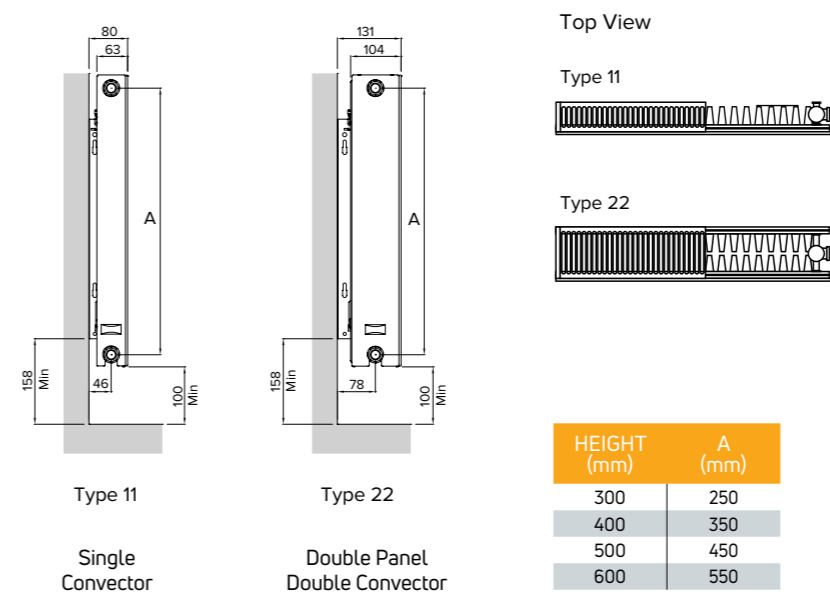

Heat output shown at ΔT 50°C
Product codes in bold are available from stock.

Mounting Details

Ligna Horizontal T11 - Water Content (L)				
Radiator height (mm)	300	400	500	600
Water content per metre length	1.50	2.20	2.90	3.40

Ligna Horizontal T22 - Water Content (L)				
Radiator height (mm)	300	400	500	600
Water content per metre length	3.20	4.20	5.20	6.10

Ligna Horizontal T11 - n-Coefficients				
Radiator height (mm)	300	400	500	600
n-Coefficient	1.2820	1.2824	1.2827	1.2831

Ligna Horizontal T22 - n-Coefficients				
Radiator height (mm)	300	400	500	600
n-Coefficient	1.3000	1.3098	1.3197	1.3295

4 x 1/2" BSP tappings. Suitable for Bottom Opposite End (BOE), Top Bottom Opposite Ends (TBOE) and Top Bottom Same End (TBSE).

All Ligna radiators: Test Pressure 13 bar. Max operating pressure 10 bar.