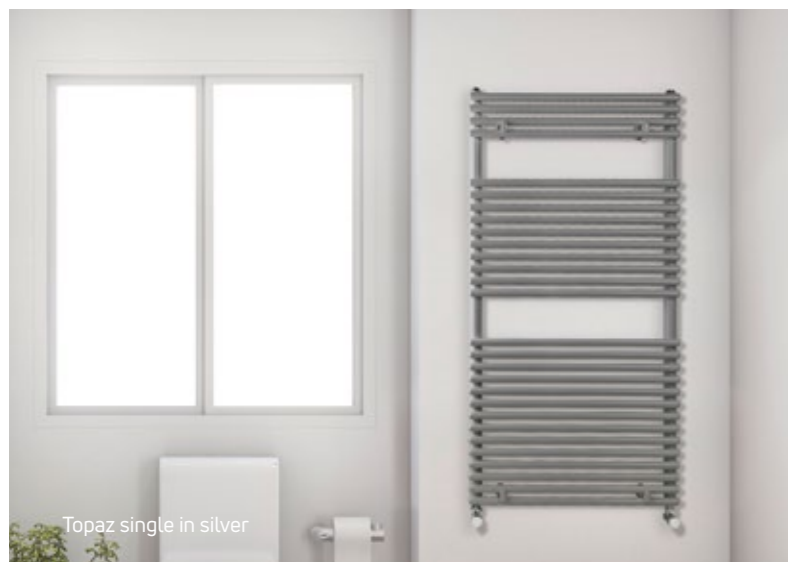

Topaz single in silver