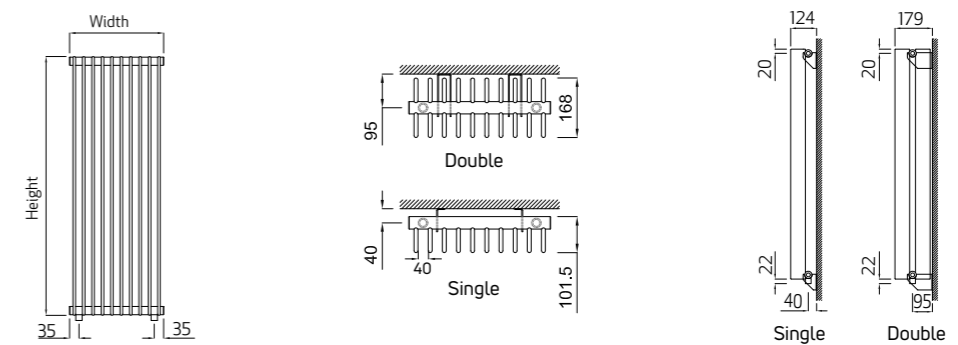

Adagio 35 Horizontal Elevation

Adagio 35 Horizontal - Single and Double Plan

Adagio 35 Horizontal - Single and Double Section

Note: the distance between the connection centres equals the length of radiator.

Adagio 35 - Vertical		
Vertical	Radiator height (mm)	1800
Single 35mm	Water content per element/tube (L)	0.59

Adagio 35 Vertical Elevation

Adagio 35 Vertical Plan

Adagio 35 Vertical Section

Adagio 70 - Vertical			
Vertical	Radiator height (mm)	1800	2000
Single 70mm	Water content per element/tube (L)	1.00	1.11
Double 70mm	Water content per element/tube (L)	1.94	2.15