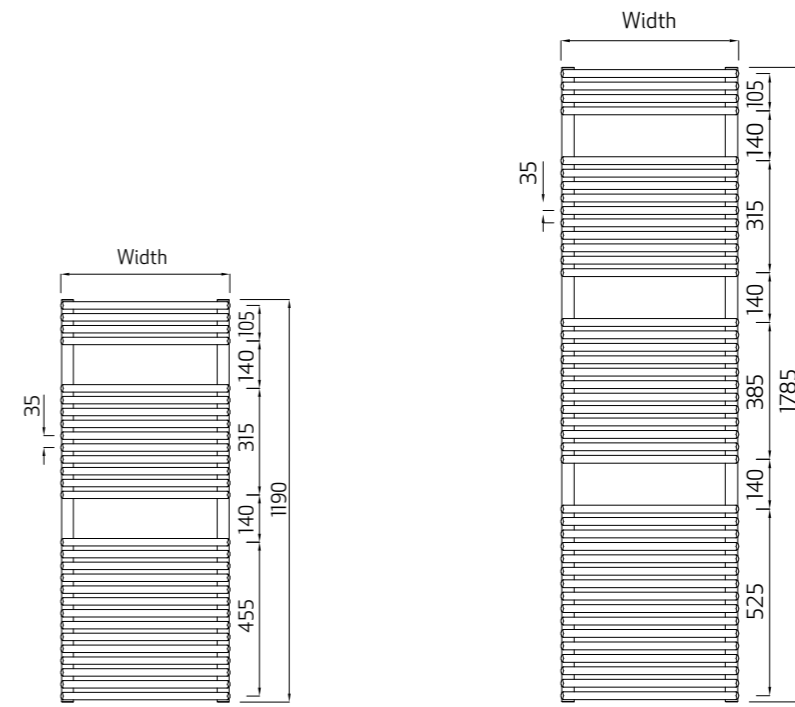

Topaz – Double								
Product Code	Height (mm)	Width (mm)	Watts	BTU/Hr	Weight (Kg)	List Price (Excl. VAT)	List Price (Inc. VAT)	
QRC10D	1785	600	1574	5370	41.86	£468.09	£561.71	

Heat output shown at ΔT 50°C
All Topaz are available in a 4 week lead time.