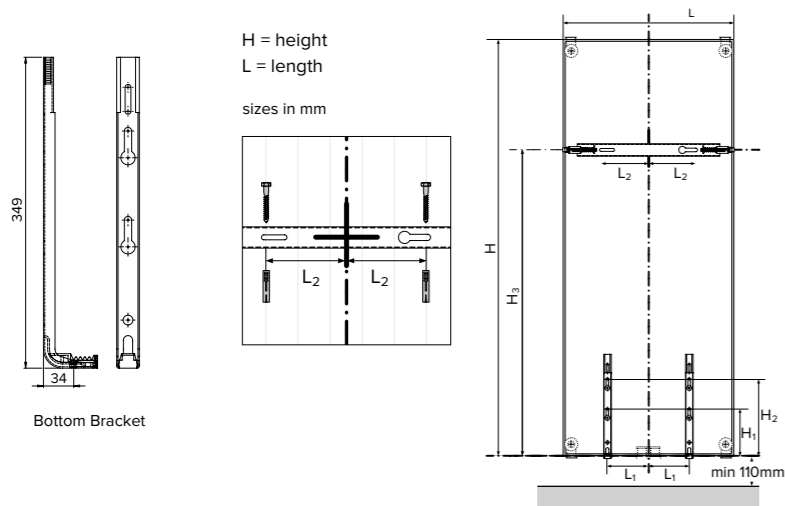

Ligna vertical in white

Ligna vertical in white

Ligna vertical in white

Ligna Vertical (T22) - Double Panel Double Convector

Product Code	Height (mm)	Width (mm)	Watts	BTU/Hr	Weight (kgs)	List Price (Excl. VAT)	List Price (Inc. VAT)
B22183LIG	1800	300	1046	3570	50.50	£294.88	£353.86
B22184LIG		450	1569	5355	62.90	£350.16	£420.19
B22186LIG		600	2092	7140	75.40	£405.46	£486.55
B22187LIG		750	2615	8925	88.23	£460.73	£552.88
B22193LIG	1950	300	1103	3765	57.81	£313.32	£375.98
B22194LIG		450	1654	5645	71.17	£368.59	£442.31
B22196LIG		600	2205	7526	84.97	£423.88	£508.66
B22197LIG		750	2756	9406	98.62	£479.17	£575.00

Heat output shown at $\Delta T 50^{\circ}C$
Product codes in bold are available from stock.

Mounting Details

LENGTH L (mm)	L ₁ (mm)	L ₂ (mm)	HEIGHT H (mm)	H ₁ (mm)	H ₂ (mm)	H ₃ (mm)
300	75	50	1800	1502	250	1450
450	101	125	1950	1502	250	1600
600	175	200				
750	250	275				