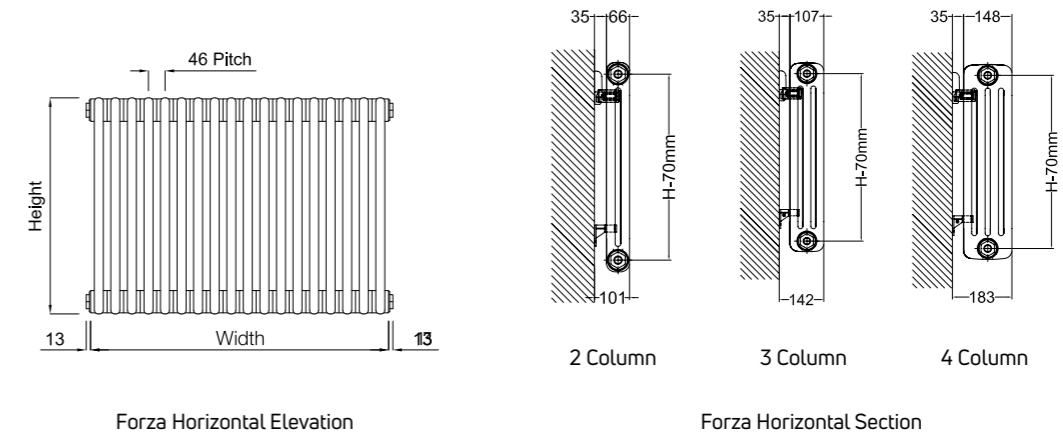

Forza Vertical - 2 Column											
Product Code	Height (mm)	Width (mm)	Rows of Tubes	Watts	BTU/Hr	Weight (Kg)	List Price (Excl. VAT)	List Price (Inc. VAT)	Colour Code	Colour List Price (Excl. VAT)	Colour List Price (Inc. VAT)
QMC220	1800	598	13	1660	5664	33.80	£692.12	£830.54	QMC220RAL	£865.16	£1,038.19
QMC27	2000	322	7	996	3398	20.30	£405.91	£487.09	QMC27RAL	£507.40	£608.88
QMC28		414	9	1281	4371	26.10	£505.47	£606.56	QMC28RAL	£631.83	£758.20
QMC29		598	13	1850	6312	37.70	£717.01	£860.41	QMC29RAL	£896.26	£1,075.51

Forza Vertical - 3 Column											
Product Code	Height (mm)	Width (mm)	Rows of Tubes	Watts	BTU/Hr	Weight (Kg)	List Price (Excl. VAT)	List Price (Inc. VAT)	Colour Code	Colour List Price (Excl. VAT)	Colour List Price (Inc. VAT)
QMC323	2000	414	9	1743	5947	39.60	£621.68	£746.02	QMC323RAL	£777.09	£932.51
QMC325		598	13	2517	8588	57.20	£747.50	£897.00	QMC325RAL	£934.38	£1,121.26

Heat output shown at ΔT 50°C
Product codes in bold are available from stock.
Non bold product codes are available in a 4 week lead time.

Forza Horizontal - Water Content Per Section (L)				
Type	Height			
	300mm	500mm	600mm	750mm
2 Column	-	0.60	0.70	-
3 Column	0.60	0.80	1.00	1.10
4 Column	0.80	-	1.20	1.50

Forza Vertical - Water Content Per Section (L)		
Type	Height	
	1800mm	2000mm
2 Column	1.60	1.70
3 Column	-	2.60