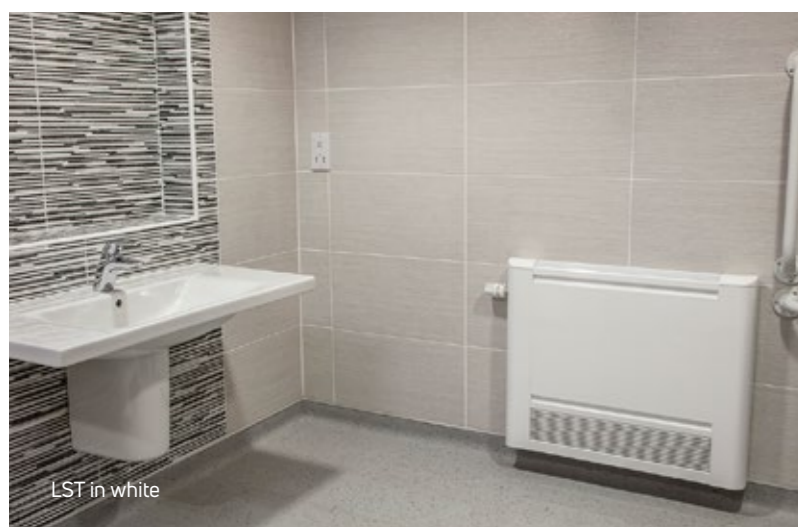

LST in white