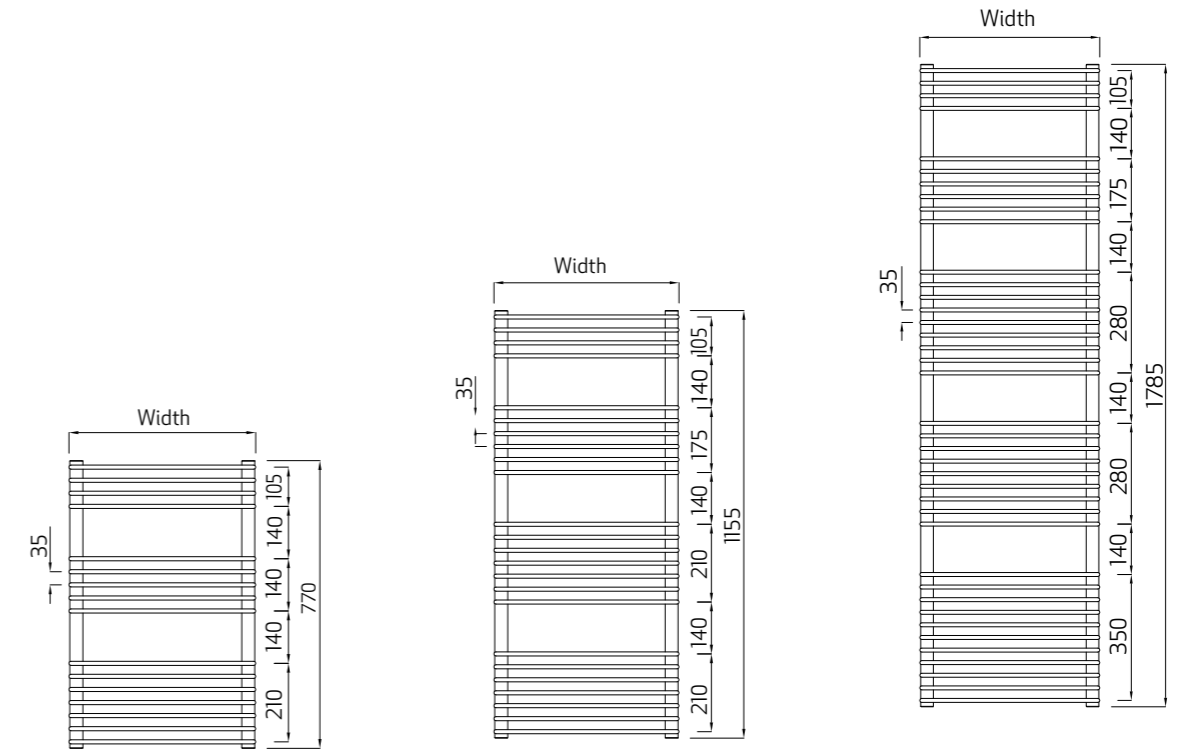

Pearl 770 High

Pearl 1155 High

Pearl 1785 High