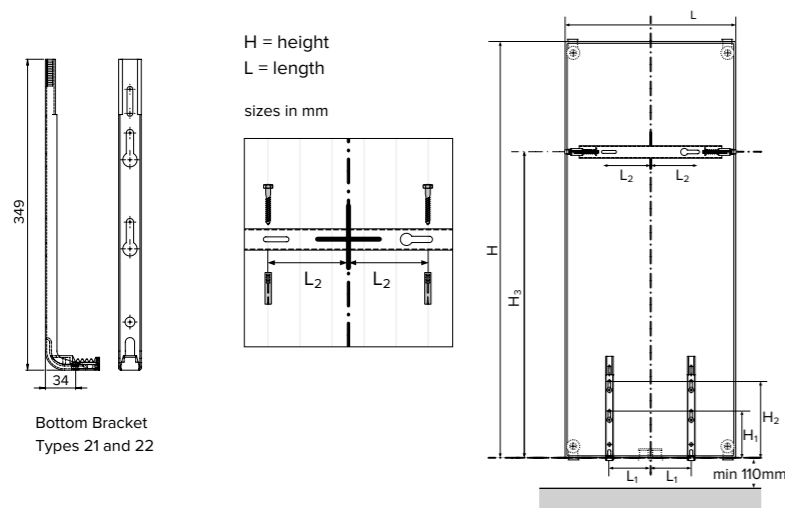

Compla Vertical (T22) - Double Panel Double Convector

Product Code	Height (mm)	Width (mm)	Watts	BTU/Hr	Weight (Kg)	List Price (Excl. VAT)	List Price (Inc. VAT)
B22183COM	1800	300	1046	3570	50.50	£340.95	£409.14
B22184COM		450	1569	5355	62.90	£387.03	£464.44
B22186COM		600	2092	7140	75.40	£433.11	£519.73
B22187COM		750	2615	8925	88.23	£479.17	£575.00
B22193COM	1950	300	1103	3765	57.81	£359.39	£431.27
B22194COM		450	1654	5645	71.17	£405.46	£486.55
B22196COM		600	2205	7526	84.97	£451.55	£541.86
B22197COM		750	2756	9406	98.62	£497.61	£597.13

Heat output shown at $\Delta T 50^{\circ}C$
Product codes in bold are available from stock.

Mounting Details