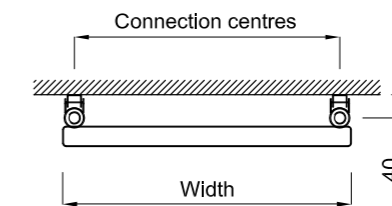

Heat output shown at ΔT 50°C
 Product codes in bold are available from stock.
 Non bold product codes are available in a 4 week lead time.

Pearl in white

Pearl 770 High

Pearl 1155 High

Pearl 1785 High

Pearl Elevation