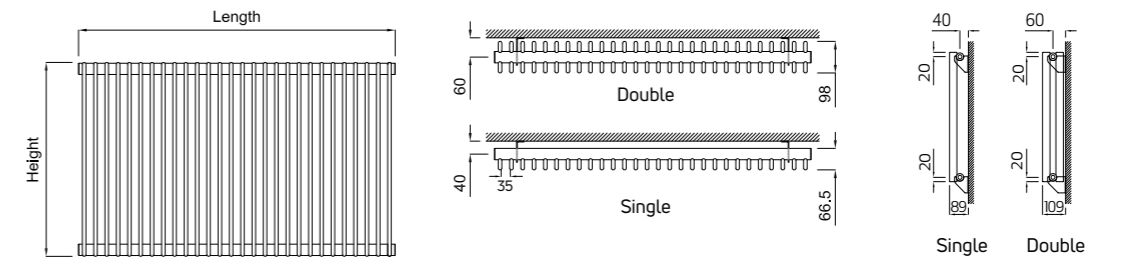

Adagio 70 - Vertical - Double											
Product Code	Height (mm)	Width (mm)	Rows of Tubes	Watts	BTU/Hr	Weight (Kg)	List Price (Excl. VAT)	List Price (Inc. VAT)	Colour Code	Colour List Price (Excl. VAT)	Colour List Price (Inc. VAT)
QD7002W	2000	400	10	2220	7575	73.80	£827.82	£993.38	QD7002RAL	£1,034.76	£1,241.71
QD7004W		480	12	2664	9090	88.56	£895.06	£1,074.07	QD7004RAL	£1,118.83	£1,342.60
QD7003W		600	15	3330	11362	110.70	£1,052.80	£1,263.36	QD7003RAL	£1,316.01	£1,579.21

Heat output shown at $\Delta T 50^{\circ}C$
Product codes in bold are available from Purmo stock.
Non bold product codes are available in a 4 week lead time.

Adagio 35 - Horizontal						
Horizontal	Radiator length (mm)	630	840	980	1400	1995
Single 35mm	Water content (L)	3.96	5.28	6.16	8.80	12.54
Double 35mm	Water content (L)	-	-	10.08	14.40	20.52

Adagio 35 Horizontal Elevation

Adagio 35 Horizontal - Single and Double Plan

Adagio 35 Horizontal - Single and Double Section

Note: the distance between the connection centres equals the length of radiator.

Adagio 35 - Vertical		
Vertical	Radiator height (mm)	1800
Single 35mm	Water content per element/tube (L)	0.59