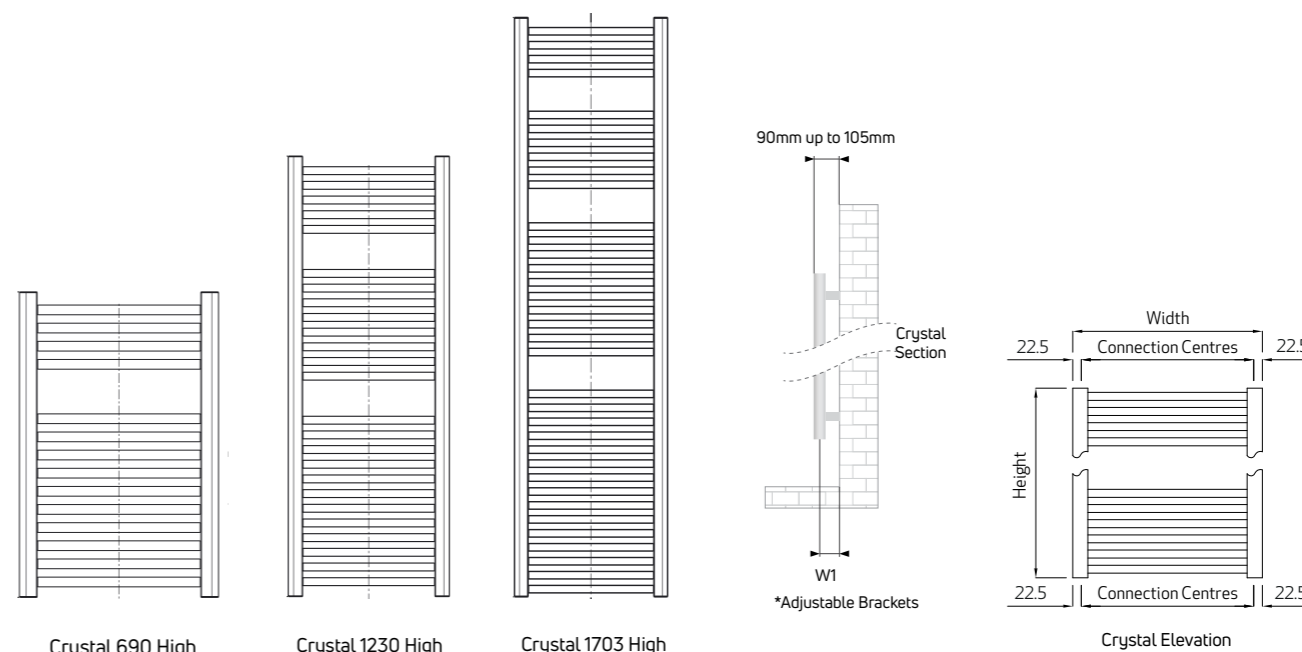

Crystal Straight					
Radiator height (mm)	690	690	1230	1230	1703
Radiator width (mm)	450	600	450	600	600
Water content	2.90	3.60	5.60	6.80	9.00
Crystal Curved					
Radiator height (mm)	1230	1230	1703		
Radiator width (mm)	450	600	600		
Water content	5.60	6.80	9.00		
Crystal Curved and Straight - Connection Centres (W1)			Crystal - Optional Electric Elements		
Radiator width (mm)	450	600	Towel rail height	< 800mm high	< 1200mm high
Curved W1 (mm)*	86 up to 101	92 up to 107	Non-thermostatic	200W	300W / 400W
Straight W1 (mm)*	75 up to 90	75 up to 90	Thermostatic	150W	300W
					< 1800mm high
					600W
					600W

2 x 1/2" BSP Tappings. All electric elements to be ordered separately
All Crystal Radiators: Test Pressure: 13 bar Max Operating Pressure: 10 bar