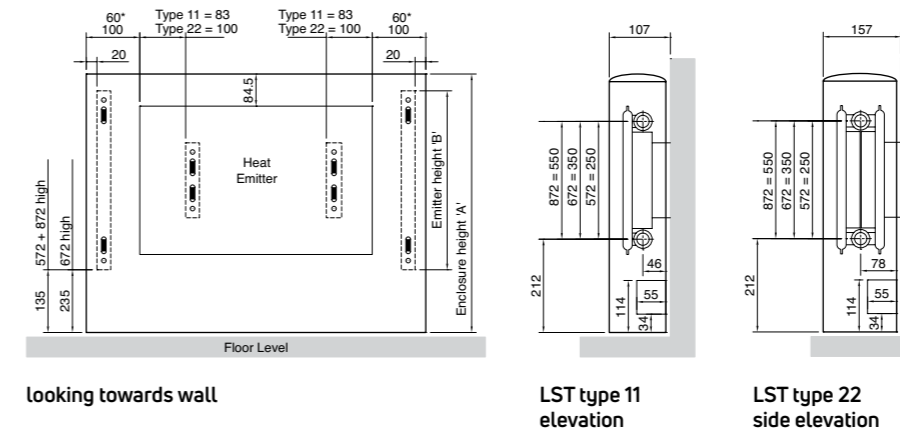

ACCESSORIES			
Product Code	Description	List Price (Excl. VAT)	List Price (Inc. VAT)
UNICCKTCP	Close Coupled Thermostatic Radiator Valve - Universal Kit	£92.41	£110.89
DIRECTFIT	Direct Fit TRV Kit (Cannot be used with 420mm wide radiator)	£52.30	£62.76
TRVRSHEAD5	5m Remote Sensor - suitable for BOE connections only	£58.35	£70.02
TRVRSHEAD2	2m Remote Sensor - suitable for BOE connections only	£46.68	£56.01
TRVADJHEAD5	5m Remote Adjuster - suitable for both TBOE and BOE connections	£82.54	£99.05
TRVADJHEAD2	2m Remote Adjuster - suitable for both TBOE and BOE connections	£70.88	£85.05
TRV COLLAR	TRV Collar	£5.67	£6.80
TRV RING	TRV Ring	£1.32	£1.58

Heat output shown at ΔT 50°C
Product codes in bold are available from stock.

Installation

looking towards wall

*60mm for the 420mm wide version.

LST type 11 elevation

LST type 22 side elevation

	enclosure height A (mm)		
	572	672	872
emitter height - B (mm)	300	400	600

Important: It is advisable to leave a further 5mm clearance above any final floor covering to allow for easy fitting and removal.

Control Options

A range of Purmo thermostatic radiator valves is available enabling the temperature of individual rooms to be automatically and precisely controlled.

Close Coupled Thermostatic Radiator Valve

The close coupled TRV Kit is suitable for the BOE connection, offering a choice of positions for both the valve body and the sensor head. The kit allows the thermal sensing head of a Purmo TRV to be mounted directly on the top left or top right of the casing. The point of fixing in the casing side has been semi-punched to allow it to be easily knocked out. The body of the valve is fitted to the emitter, and is coupled to the sensor head by means of a flexible capillary lead.

1. The Universal Kit comprises:
2. 1 TRV head & limit pins
   - 1 ½" 15mm straight body
   - 1 LST capillary unit
   - 1 Head locating body
   - 1 ½" 15mm Fullflow straight lockshield valve
   - 2 Integration elbows

To Order: UNICCKTCP

Direct Fit TRV Kit (Cannot be used with 420mm wide radiator)

The Direct Fit TRV Kit is suitable for TBOE connection only, and allows a Purmo TRV body to be fitted directly to the emitter with the thermostatic head projecting through the casing.

1. The Kit comprises:
2. 1 Horizontal angle TRV body
   - 1 TRV head
   - 1 Extension adaptor
   - 1 Plastic bush
   - 1 Matchmaster lockshield valve

To Order: DIRECTFIT

Remote Sensor

The Remote Sensor is suitable for BOE connections only. This allows the fitting of a Purmo TRV inside the casing with the sensor being located up to 5m away.

To Order: TRVRSHEAD5 (5m) / TRVRSHEAD2 (2m)

Remote Adjuster

The Remote Adjuster enables the Purmo TRV head / sensor to be wall mounted up to 5m away from the radiator and is suitable for both TBOE and BOE connections.

To Order: TRVADJHEAD5 (5m) / TRVADJHEAD2 (2m)