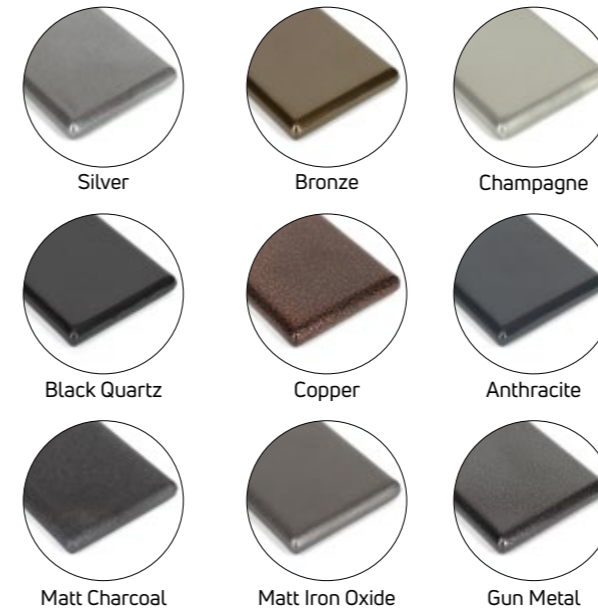

CONTENTS

Add a little colour to your life 9

COMPACT	10	ADAGIO	42
LST	16	FORZA	46
COMPLA HORIZONTAL	20	PLAZA	50
COMPLA VERTICAL	24	PEARL	54
LIGNA HORIZONTAL	28	TOPAZ	58
LIGNA VERTICAL	32	CRYSTAL	62
SLIEVE	36	ADRIANA	64

Accessories 65

General specification 66

Add a little colour to your life

A little bit of colour can magically brighten up a room and what better way to complement an interior decor than with a colourful radiator? We offer an extensive range of colours for our Slieve, Adagio, Forza, Plaza, Topaz and Pearl ranges and deliver within four weeks of ordering.

Colours for style and choice

Selected to complement the stylish design of our radiators, our colours reflect the beauty of contemporary trends like a breath of warm air.

From our sleek Champagne to our shimmering Matt Charcoal, our colours are extraordinary.

Our palette of colours just for you

If you're looking for something more colourful, our bespoke service is just the answer you're looking for. We give you the choice of any RAL colour, which means over 180 possibilities! Whether it's a bright yellow or a trendy teal, we deliver with a 4-week lead time.

Coloured radiators held in stock

We understand that sometimes time is of the essence. To help you, we stock a selection of the most popular sizes and colours.

Slieve Vertical						Adagio 70 - Vertical							
Type	Height (mm)	Width (mm)	Watts	Product Code	Colour	Type	Height (mm)	Width (mm)	Watts	Product Code	Colour		
Single Panel V10	1800	433	906	QV1013RGM	Gun Metal	Single S70	1800	400	1180	QS7021RGM	Gun Metal		
				QV1013RMCH	Matt Charcoal					QS7021RMCH	Matt Charcoal		
				QV1013RAN	Anthracite					QS7021RAN	Anthracite		
		578	1178	QV1014RGM	Gun Metal			QS7023RGM	Gun Metal				
				QV1014RMCH	Matt Charcoal			QS7023RMCH	Matt Charcoal				
				QV1014RAN	Anthracite			QS7023RAN	Anthracite				
Double Panel V20	1800	433	1394	QV2036RGM	Gun Metal	Single S70	1800	520	1534	QS7022RGM	Gun Metal		
				QV2036RMCH	Matt Charcoal					QS7022RMCH	Matt Charcoal		
				QV2036RAN	Anthracite					QS7022RAN	Anthracite		
		505	1603	QV2012RGM	Gun Metal			Single S70	1800	600	1770	QS7022RGM	Gun Metal
				QV2012RMCH	Matt Charcoal							QS7022RMCH	Matt Charcoal
				QV2012RAN	Anthracite							QS7022RAN	Anthracite
578	1811	QV2013RGM	Gun Metal	Single S70	1800	600	1770			QS7022RGM	Gun Metal		
		QV2013RMCH	Matt Charcoal							QS7022RMCH	Matt Charcoal		
		QV2013RAN	Anthracite							QS7022RAN	Anthracite