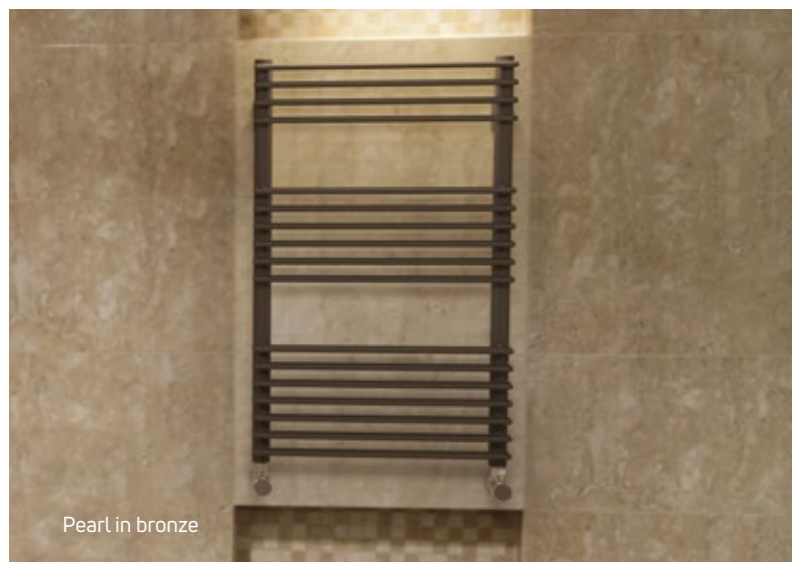

Pearl in bronze