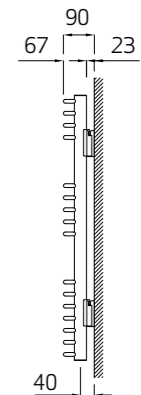

Pearl Section

Pearl - Water Content (L)		
Height (mm)	Width (mm)	Water content (L)
770	500	3.30
770	600	3.60
1155	500	4.80
1155	600	5.20
1785	500	7.70
1785	600	8.50

Pearl - Optional Electric Element			
Towel rail height	800mm high or less	1200mm high or less	1800mm high or less
Non-thermostatic	200W	300W / 400W	600W
Thermostatic	150W	300W	600W

2 x 1/2" BSP tapings. All electric elements to be ordered separately
All Pearl Radiators: Test Pressure: 5.2 bar Max Operating Pressure: 4 bar