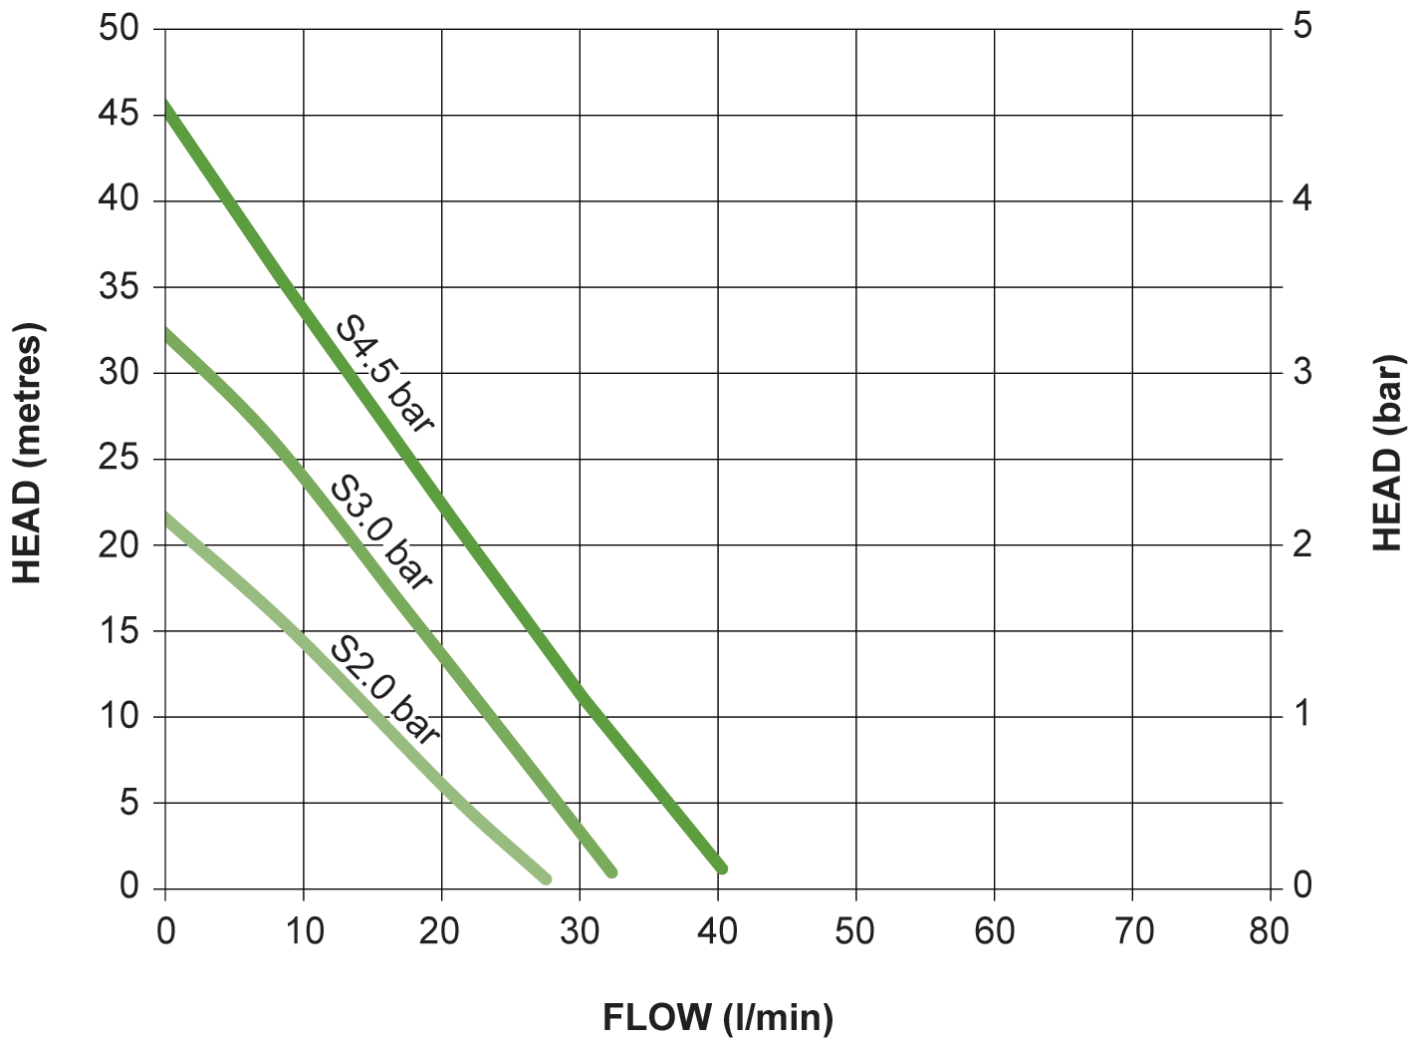

MONSOON

Standard Single Pumps

(230/1/50)

Stuart Turner Ltd own the copyright within this document. The document may be printed as much as reasonable for private purposes. The document must not be modified, copied, reproduced, republished or communicated in any other way, without prior written permission from Stuart Turner Ltd, Henley-on-Thames, Oxfordshire, RG9 2AD, England. Stuart Turner Limited reserves the right to amend specifications without notice.