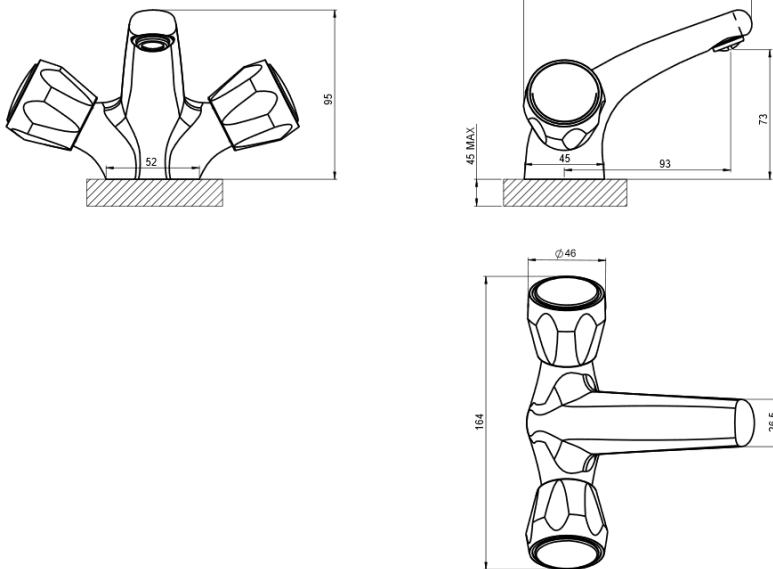

### Specification

Finish	Chrome
Body	Brass
Fittings	Metal plate, washer, stud & locking nut
Connection	M10 - DN8 Flexible Nylon hoses with 1/2" BSP thread ends

Min dynamic pressure 0.1

Max dynamic pressure 6