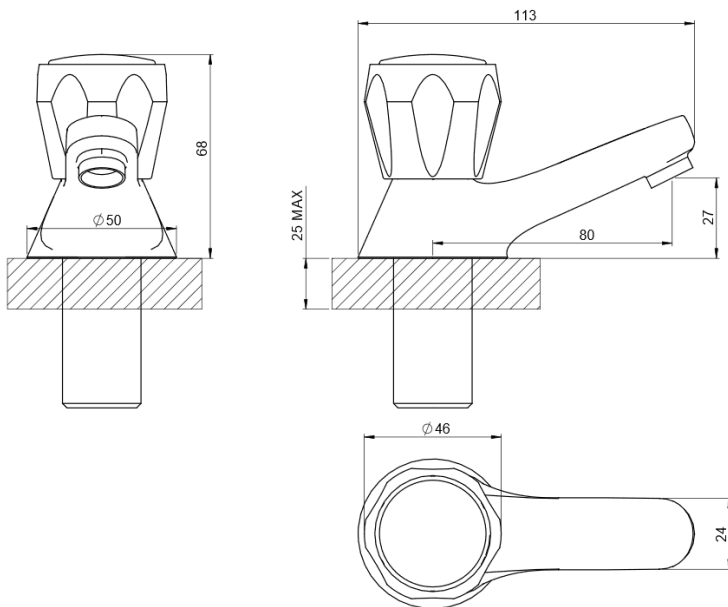

ARAYA MODERN

922033 – BATH TAP PAIR

FRANCIS PEGLER

www.francispegler.co.uk

Specification

Finish	Chrome
Body	Brass
Fittings	Plastic Backnut & Washer
Connection	3/4" BSP Threaded Tail
Min dynamic pressure	0.1
Max dynamic pressure	6
Max static pressure	16
Max water temperature	85°C

Flow rates

Pressure	0.1	0.5	1	3
F/Straight	13.0	35.7	51.4	90.9

All Pressures in Bar. All flow in L/Min.

Dimensions supplied are nominal and subject to tolerance.

Inclusion or restrictors (sold separately unless stated) will affect flow rate result.