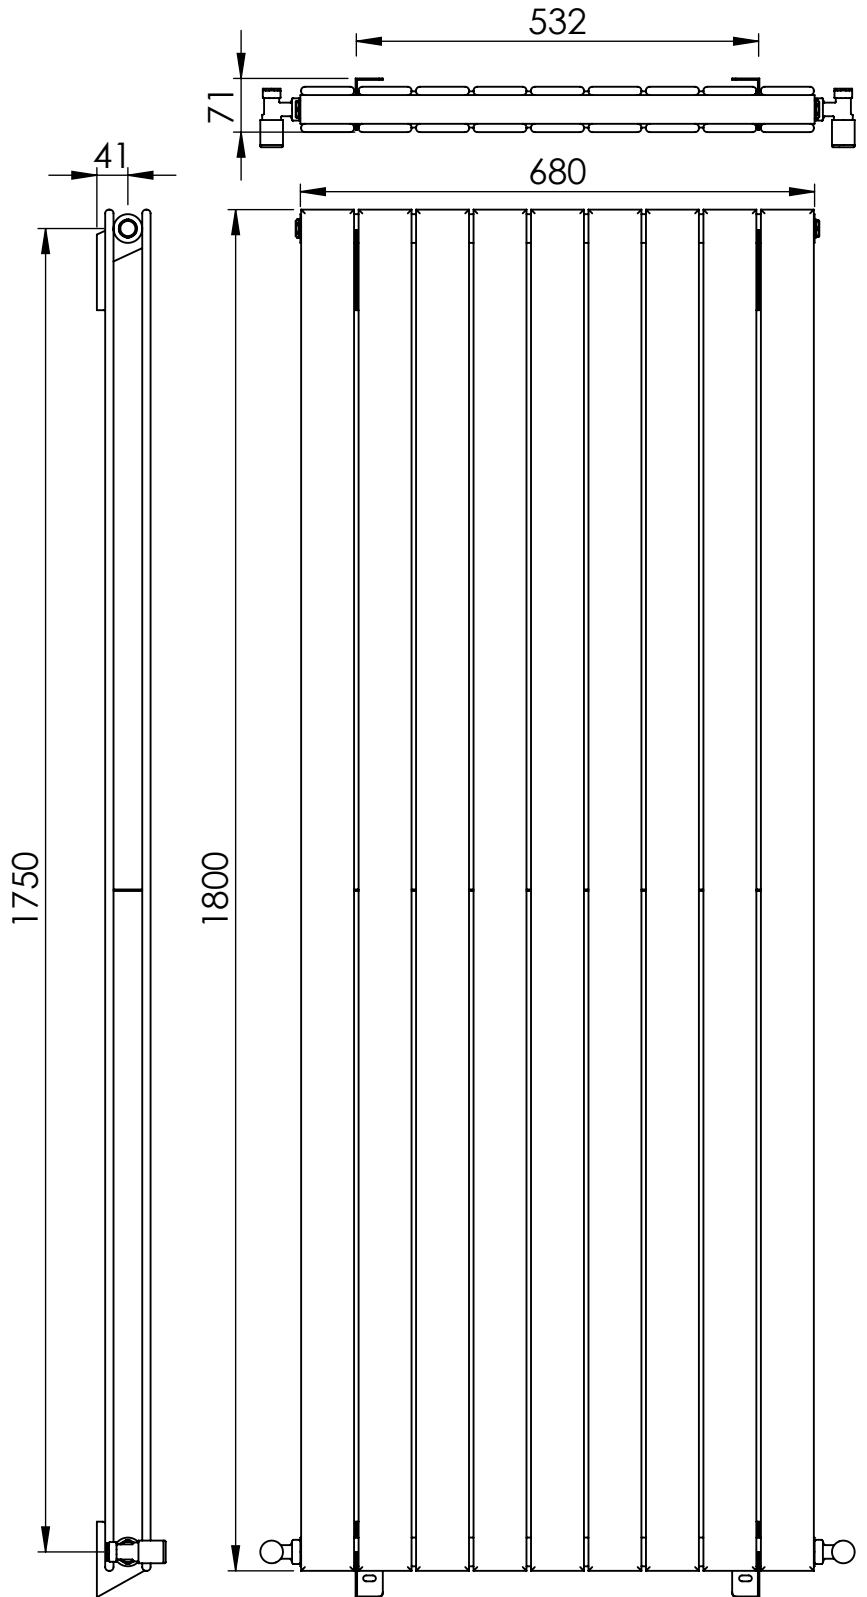

Fly Line Vertical DR003DP 1800x680

Height: 1800
Width: 680
Depth: 91
Weight HO: kg
EO: kg

Tube ϕ : 38 + 70x11
End to End Connections: 680
Elec. element if specified: n/a
Output @ 50°C Δ T Watts: 1881
BTUs: 6418

All dimensions in millimetres

Manufactured from Mild Steel

Vogue UK Ltd. reserve the right to alter specifications without prior notice.
ALL MEASUREMENTS ARE NOMINAL DIMENSIONS ONLY, AND ARE NOT BINDING.