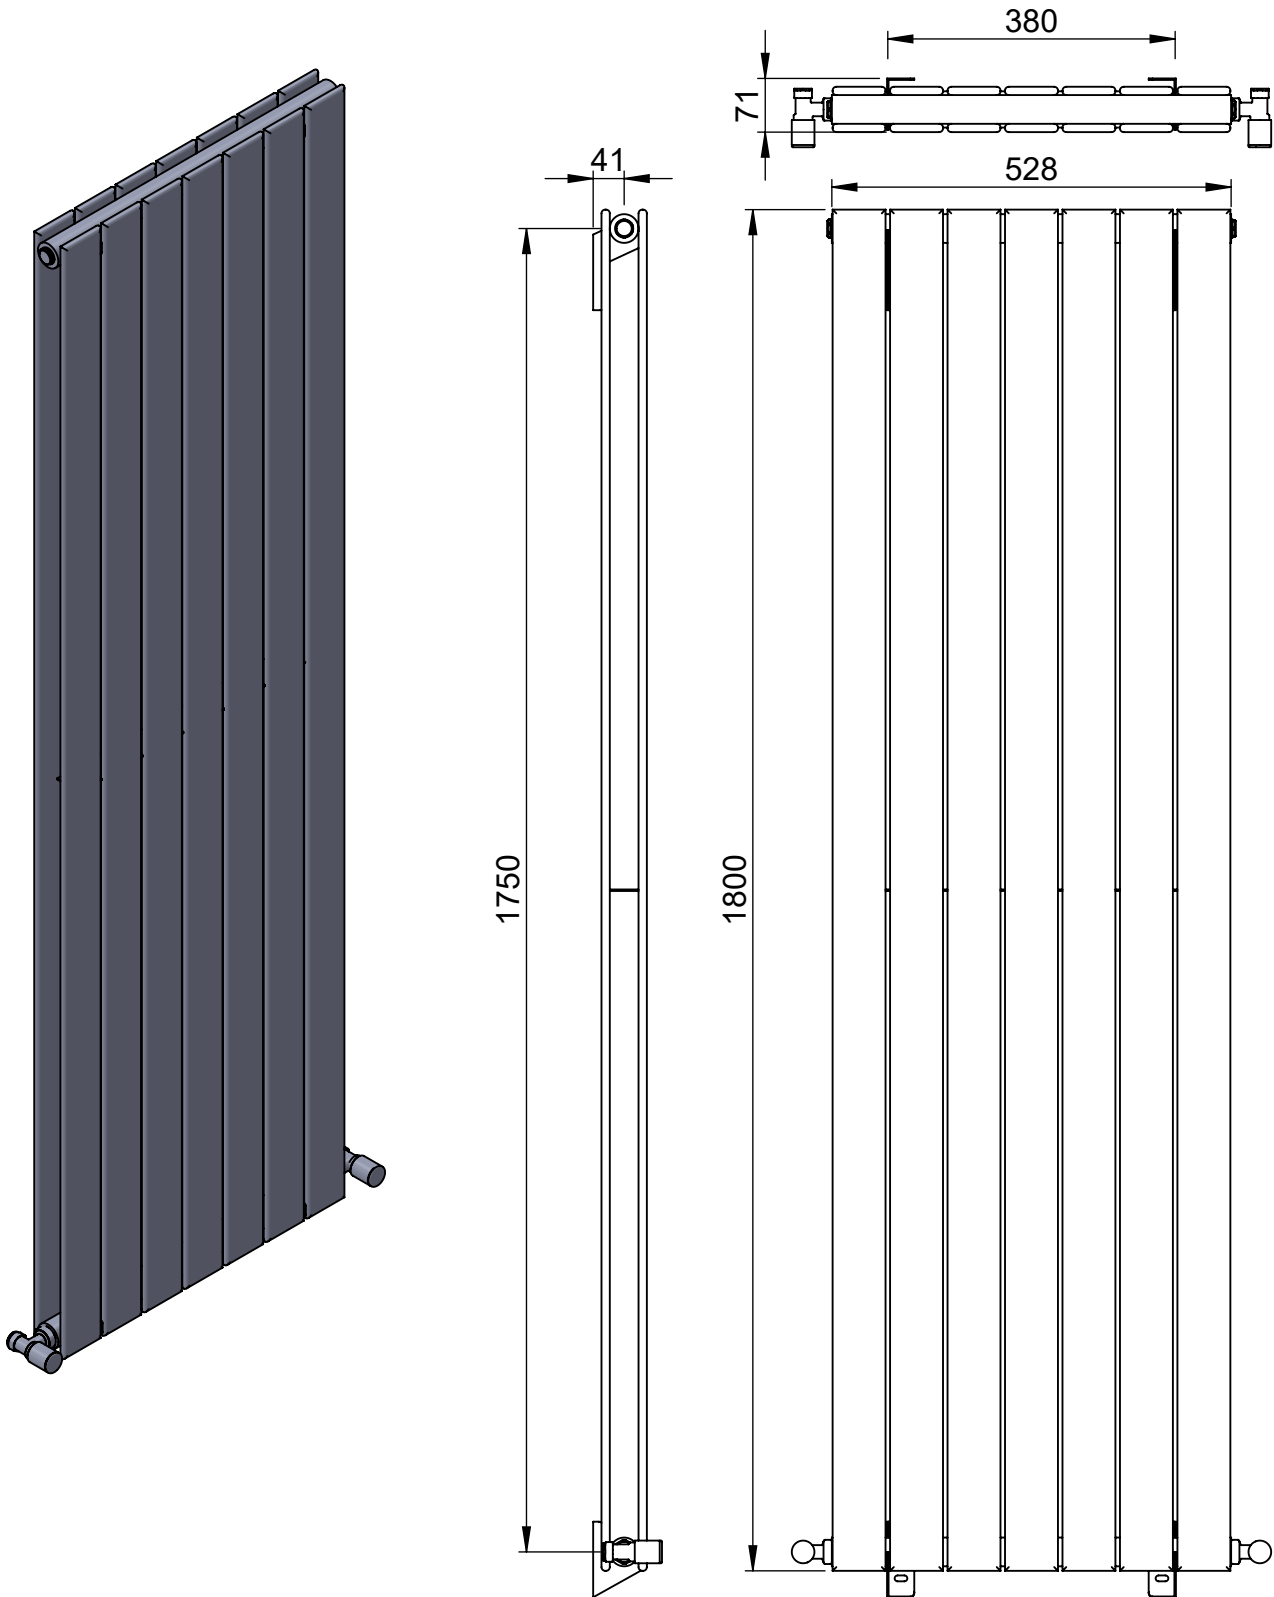

Fly Line Vertical DR003DP 1800x528

Height: 1800
Width: 528
Depth: 91
Weight HO: kg
EO: kg

Tube ϕ : 38 + 70x11
End to End Connections: 528
Elec. element if specified: n/a
Output @ 50°C Δ T Watts: 1463
BTUs: 4992

All dimensions in millimetres

Manufactured from Mild Steel

Vogue UK Ltd. reserve the right to alter specifications without prior notice.
ALL MEASUREMENTS ARE NOMINAL DIMENSIONS ONLY, AND ARE NOT BINDING.