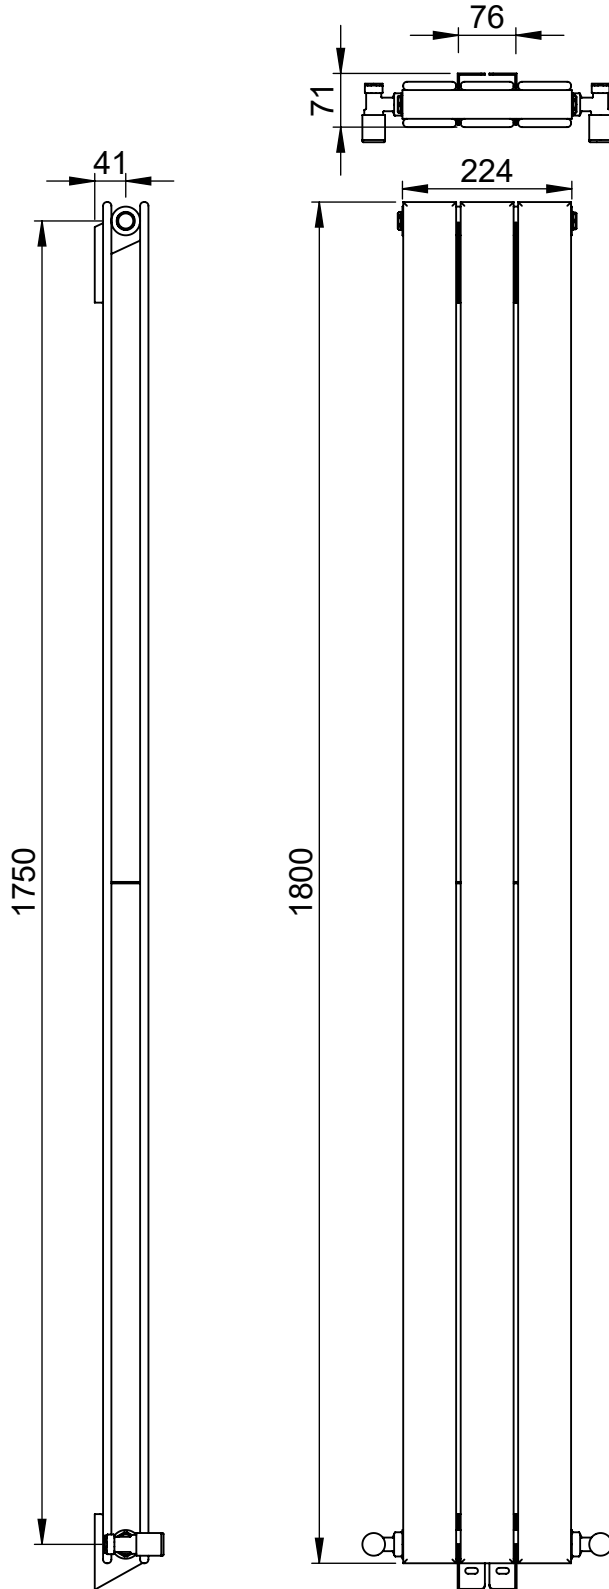

Fly Line Vertical DR003DP 1800x224

Height: 1800
Width: 224
Depth: 91
Weight HO: kg
EO: kg

Tube ϕ : 38 + 70x11
End to End Connections: 224
Elec. element if specified: n/a
Output @ 50°C Δ T Watts: 627
BTUs: 2139

All dimensions in millimetres

Manufactured from Mild Steel

Vogue UK Ltd. reserve the right to alter specifications without prior notice.
ALL MEASUREMENTS ARE NOMINAL DIMENSIONS ONLY, AND ARE NOT BINDING.