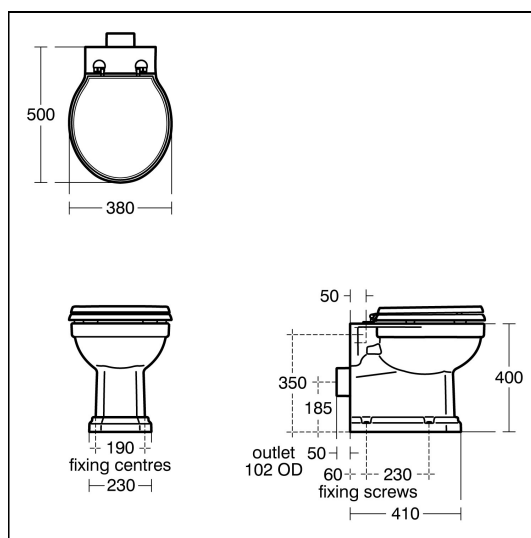

Designer

Robin Levien, RDI

FINISH OPTIONS

(20) Chablis

(01) White

Standards

WC bowl to BS EN 997 & BS EN 33

Special Notes

WC screwed to floor with screws provided.