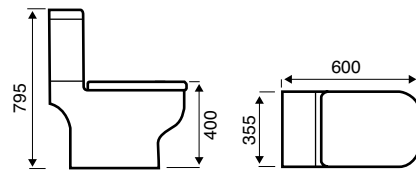

FARMON

WWB-KBP0T0800P Close Coupled Pan