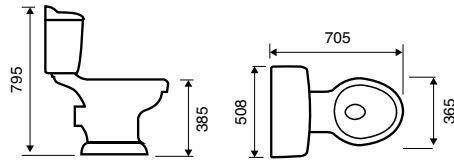

HANBURY

Standard Height Close Coupled Pan with Close Coupled Cistern