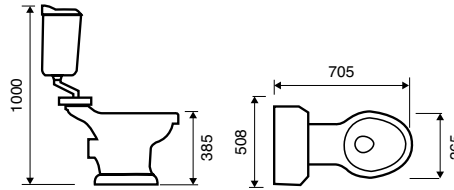

Standard Height Close Coupled Pan with Low Level Cistern