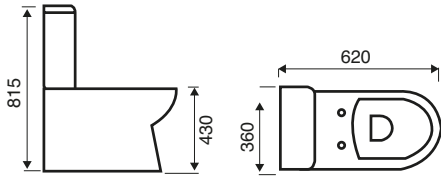

WWB-KBP0T728LS Close to Wall Close Coupled Pan