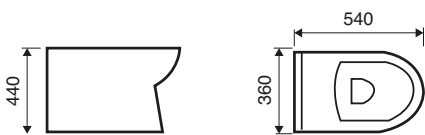

WWB-KBP0T730LS Comfort Height Back to Wall Pan