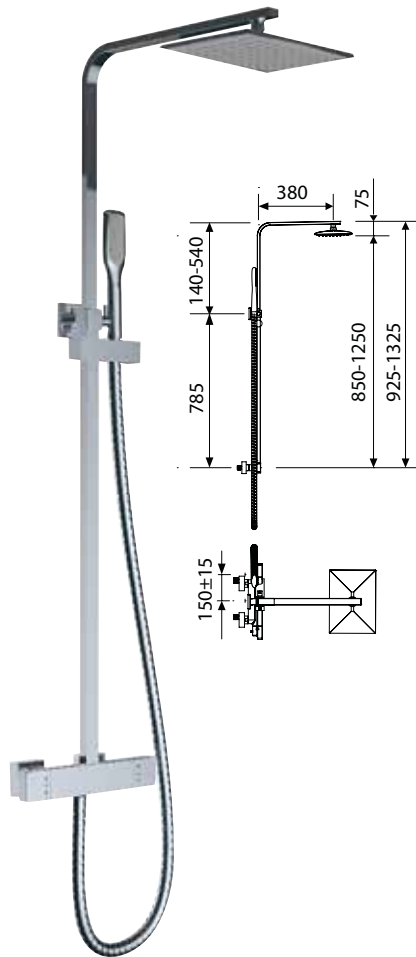

BAR VALVE SHOWER KITS

ELEGANCE

- Cold touch
- Thermostatic valve
- High pressure, max 5 bar
- Telescopic riser kit
- Riser kit height adjustable from 1040-1340mm
- 200mm ø rain shower head
- PVC silver hose

XTREME

- Cold touch
- Thermostatic valve
- High pressure, max 5 bar
- Telescopic riser kit
- Riser kit height adjustable from 925-1325mm
- 200 x 200mm rain shower head
- PVC silver hose

URBAN

- Thermostatic valve
- High pressure, max 5 bar
- 200mm ø rain shower head
- 3 Functions handshower

WWB923030 Nine Elegance Round Dual Outlet Shower Bar Valve & Kit **£519**

WWB923031 Nine Xtreme Square Dual Outlet Shower Bar Valve & Kit **£405**

WWB923034 Nine Urban Round Dual Outlet Shower Bar Valve & Kit **£351**