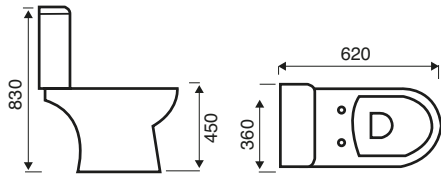

WWB-KBP0T727LS Comfort Height Close Coupled Pan