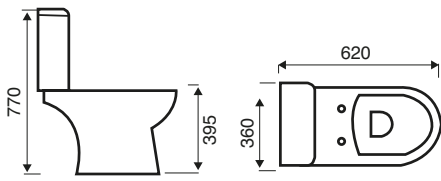

KARIS

WWB-KBP0T725LS Close Coupled Pan