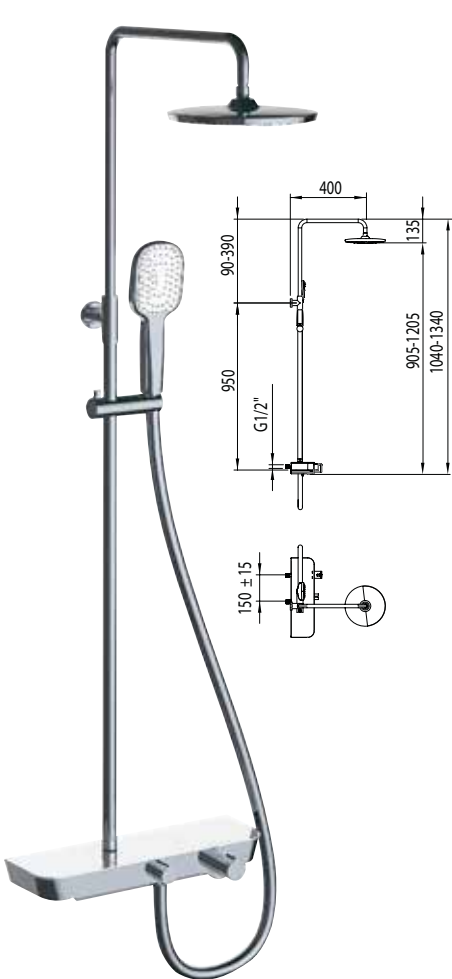

BAR VALVE SHOWER KITS

ELEGANCE

- Cold touch
- Thermostatic valve
- High pressure, max 5 bar
- Telescopic riser kit
- Riser kit height adjustable from 1040-1340mm
- 200mm ø rain shower head
- PVC silver hose

XTREME

- Cold touch
- Thermostatic valve
- High pressure, max 5 bar
- Telescopic riser kit
- Riser kit height adjustable from 925-1325mm
- 200 x 200mm rain shower head
- PVC silver hose

URBAN

- Thermostatic valve
- High pressure, max 5 bar
- 200mm ø rain shower head
- 3 Functions handshower

WWB923030 Nine Elegance Round Dual Outlet Shower Bar Valve & Kit **£519**

WWB923031 Nine Xtreme Square Dual Outlet Shower Bar Valve & Kit **£405**

WWB923034 Nine Urban Round Dual Outlet Shower Bar Valve & Kit **£351**