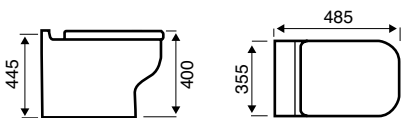

WWB-KBP0T0710P Back to Wall Pan