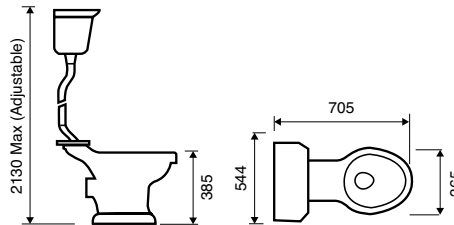

Standard Height Close Coupled Pan with High Level Cistern