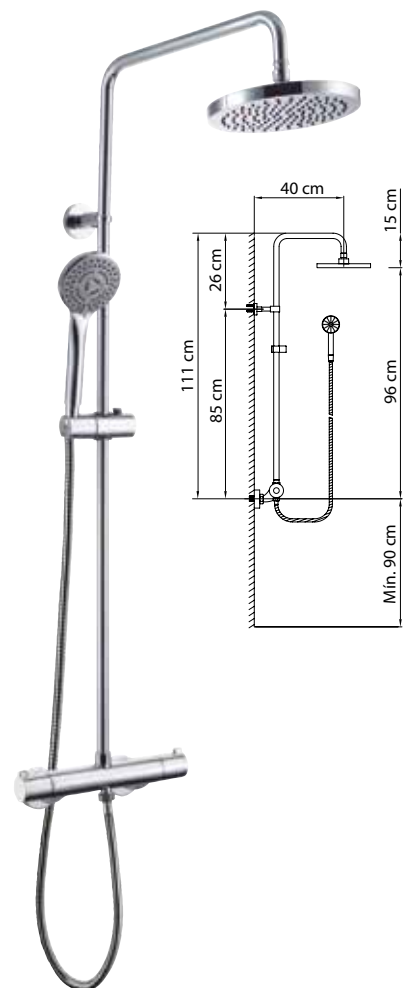

BAR VALVE SHOWER KITS

ELEGANCE

- Cold touch
- Thermostatic valve
- High pressure, max 5 bar
- Telescopic riser kit
- Riser kit height adjustable from 1040-1340mm
- 200mm ø rain shower head
- PVC silver hose

XTREME

- Cold touch
- Thermostatic valve
- High pressure, max 5 bar
- Telescopic riser kit
- Riser kit height adjustable from 925-1325mm
- 200 x 200mm rain shower head
- PVC silver hose

URBAN

- Thermostatic valve
- High pressure, max 5 bar
- 200mm ø rain shower head
- 3 Functions handshower

WWB923030 Nine Elegance Round Dual Outlet Shower Bar Valve & Kit **£519**

WWB923031 Nine Xtreme Square Dual Outlet Shower Bar Valve & Kit **£405**

WWB923034 Nine Urban Round Dual Outlet Shower Bar Valve & Kit **£351**