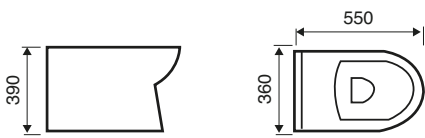

WWB-KBP0T729LS Back to Wall Pan