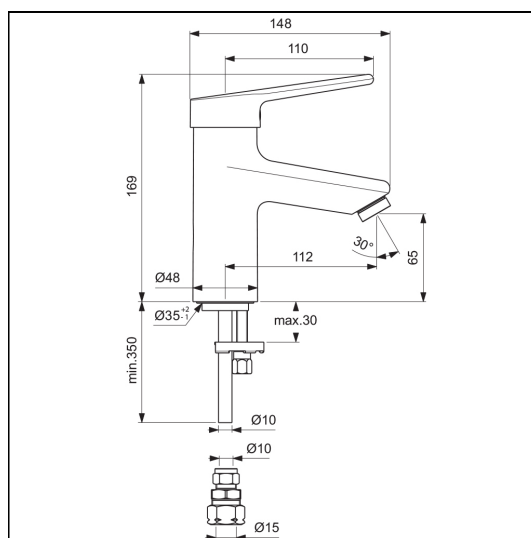

Contour 21+ Single Lever One Hole Basin Mixer, No Waste

ILLUSTRATED

BC120 Contour 21+ single lever 1 hole basin mixer, no waste, copper tails

ILLUSTRATED PRODUCT DETAILS

Weights

BC120 1.47 KG

Materials

BC120 Chrome Plated Brass

Finishes

BC120  Chrome (AA)

Flow rates

BC120 5 Litres per minute @ 3 bar pressure

Designer

Artefakt Industriekultur

Standards

Manufactured in accordance to BS EN 817

Special Notes

Suitable for balanced supplies. Inlets 15mm copper tails. Consideration should be given to safe hot water delivery and the use of an appropriate temperature reduction device, please see A5900AA (for use with 15mm pipework) or A5901AA (for use with 22mm pipework). Fitted with a 5 litre per minute outlet flow regulator. Minimum pressure 1 bar.