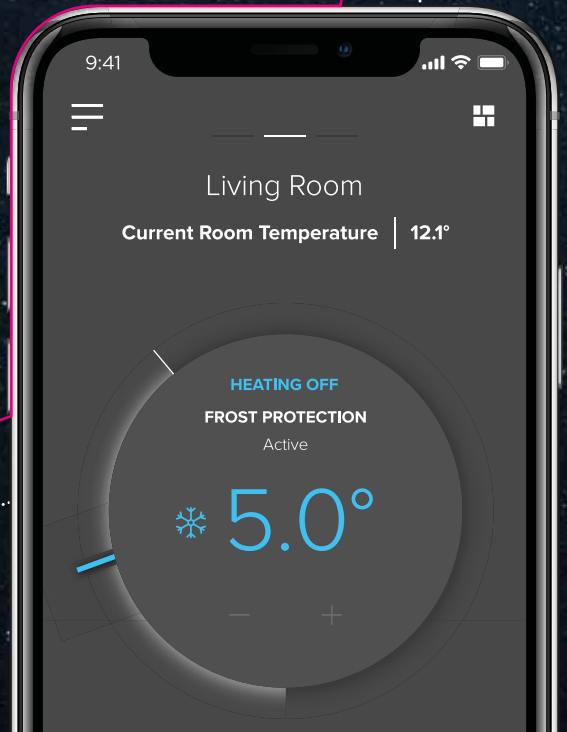

EASY AND FLEXIBLE APP CONTROLLED HEATING FROM IDEAL BOILERS

HALO COMBI WI-FI | WWW.IDEALBOILERS.COM

EASY TO USE

EASY TO LIVE WITH

EASY TO INSTALL

2 YEAR WARRANTY

LARGE, CLEAR, COLOUR SCREEN

SMART HOME COMPATIBILITY - CONTROL YOUR HEATING WITH AMAZON ALEXA OR GOOGLE HOME

FAST AND SIMPLE TO INSTALL

CONTROL YOUR HEATING WITH AMAZON ALEXA OR GOOGLE HOME

HALO

SMART SUPPORT AUTOMATICALLY SENDS BOILER DATA TO IDEAL BOILERS CUSTOMER SERVICE
GEOLOCATION FOR LIFESTYLE BASED HEATING

INTELLIGENT CONTROL FOR ULTIMATE COMFORT

The Ideal Halo Combi Wi-Fi is an internet connected wireless programmable room thermostat designed to work specifically with your Ideal Boiler.

Halo Wi-Fi allows heating control anytime, anywhere through the flexible and intuitive Halo app. With features such as geolocation and compatibility with smart home assistants such as Amazon Alexa and Google Home Halo provides smart, intelligent heating control.

EASY AND FLEXIBLE APP CONTROLLED HEATING

Monitor and adjust your heating wherever you are with the Halo app.

Whether you want to adjust your heating schedules, turn up your heating remotely or turn down your heating when you're running late, the intuitive and easy to use Halo app allows you to access your heating from any location.