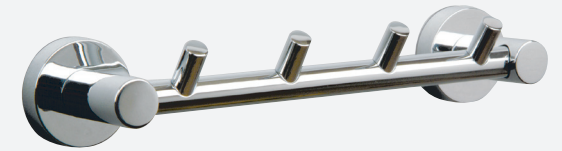

[www.millerbathrooms.co.uk](http://www.millerbathrooms.co.uk)

**Lotion Bottle 8734C**, Frosted glass  
H170 x D130 mm

**Tumbler Holder 8703C**, Clear glass  
H100 x D130 mm

**Soap Dish 8704C**  
Ø110 x D145 mm

**Tooth Brush Rack 8729C**  
For four toothbrushes  
W110 x D80 mm

**Shelf 8702C**, Guard rail in chrome finish, clear hardened glass  
L500 x D120 mm

**Toilet Roll Holder 8710C**  
W150 x H105 mm

**Spare Roll Holder 8719C**  
H155 x D70 mm

**Four Hook Panel 8708C**  
L240 mm

**Double Robe Hook 8712C**  
H135 x D85 mm

**Towel Ring 8705C**  
Ø170 mm

**Single Hook 8722C**  
D58 mm

**Double Hook 8723C**  
D58 mm

**Magazine Holder 8750C**  
W320 x H270 mm