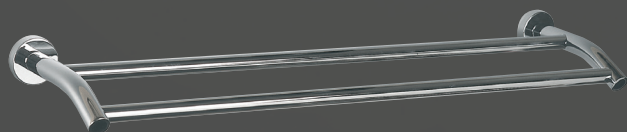

Towel Rail 8727C, Double
L650 x D155 mm