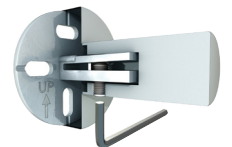

**Tooth Brush Rack 8729C**  
For four toothbrushes  
W110 x D80 mm

**Shelf 8702C**, Guard rail in chrome finish, clear hardened glass  
L500 x D120 mm

**Toilet Roll Holder 8710C**  
W150 x H105 mm

**Spare Roll Holder 8719C**  
H155 x D70 mm

**Four Hook Panel 8708C**  
L240 mm

**Double Robe Hook 8712C**  
H135 x D85 mm

**Towel Ring 8705C**  
Ø170 mm

**Single Hook 8722C**  
D58 mm

**Double Hook 8723C**  
D58 mm

**Magazine Holder 8750C**  
W320 x H270 mm