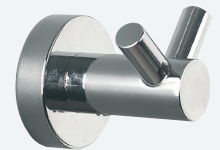

**Tooth Brush Rack 8729C**  
For four toothbrushes  
W110 x D80 mm

**Shelf 8702C**, Guard rail in chrome finish, clear hardened glass  
L500 x D120 mm

**Toilet Roll Holder 8710C**  
W150 x H105 mm

**Spare Roll Holder 8719C**  
H155 x D70 mm

**Four Hook Panel 8708C**  
L240 mm

**Double Robe Hook 8712C**  
H135 x D85 mm

**Towel Ring 8705C**  
Ø170 mm

**Single Hook 8722C**  
D58 mm

**Double Hook 8723C**  
D58 mm

**Magazine Holder 8750C**  
W320 x H270 mm