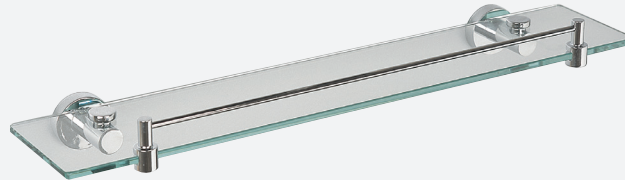

Mirror 8700C  
Ø450 mm

Towel Rail 8706C  
L495 x D80 mm

Long Towel Rail 8716C  
L650 x D80 mm

Towel Rail 8727C, Double  
L650 x D155 mm

*Miller*

FINE BATHROOM INTERIORS

*A good morning.  
And an equally good night.*

Bond is a modern day classic collection featuring pure, simple clean lines, finished in polished chrome with complimentary glass component parts. Bond benefits from our full-fix system to prevent twisting, making it even more desirable and the perfect range for today's modern home.

[www.millerbathrooms.co.uk](http://www.millerbathrooms.co.uk)

**Lotion Bottle 8734C**, Frosted glass  
H170 x D130 mm

**Tumbler Holder 8703C**, Clear glass  
H100 x D130 mm

**Soap Dish 8704C**  
Ø110 x D145 mm

**Tooth Brush Rack 8729C**  
For four toothbrushes  
W110 x D80 mm

**Shelf 8702C**, Guard rail in chrome finish, clear hardened glass  
L500 x D120 mm

**Toilet Roll Holder 8710C**  
W150 x H105 mm

**Spare Roll Holder 8719C**  
H155 x D70 mm