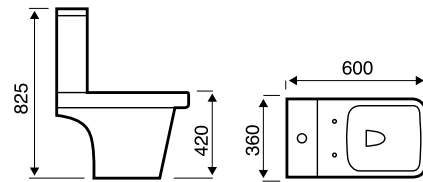

KAREENA

WWB-KBPOT405S1 Close Coupled Pan