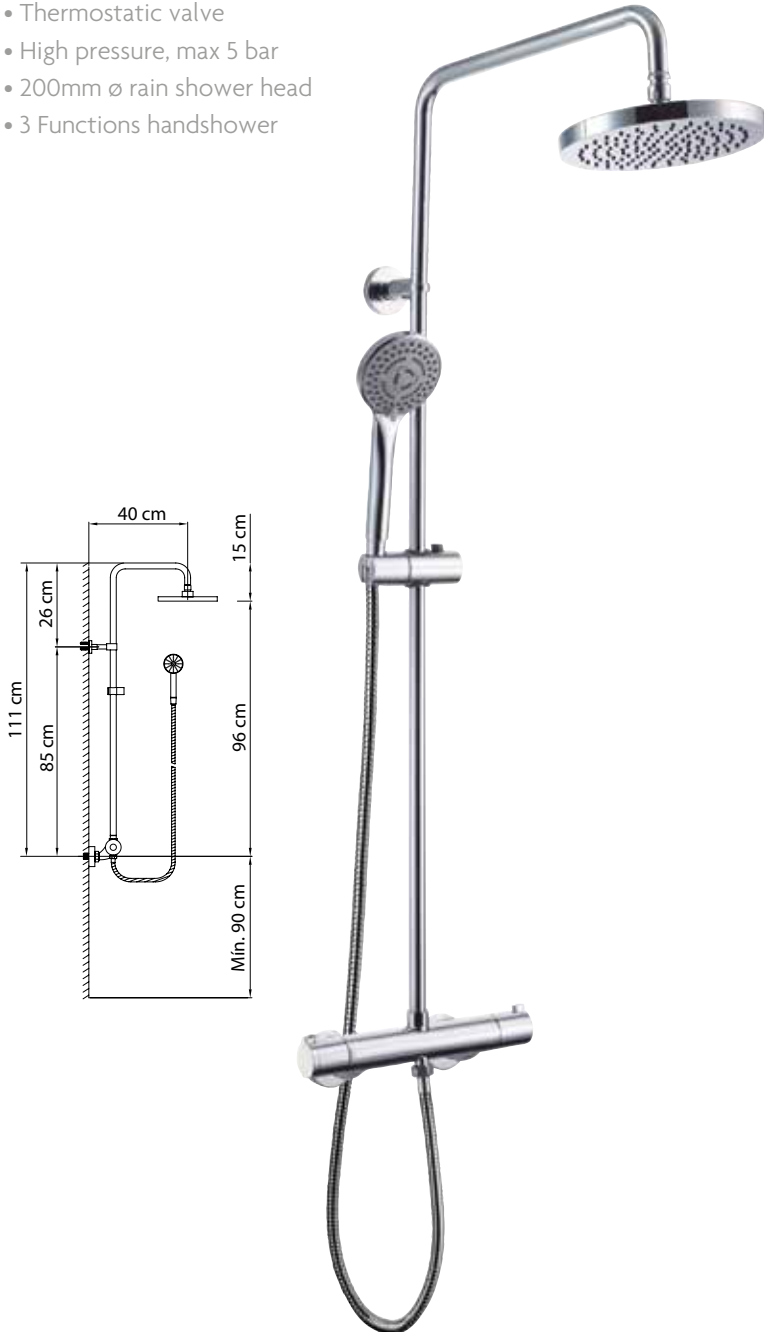

BAR VALVE SHOWER KITS

URBAN

- Thermostatic valve
- High pressure, max 5 bar
- 200mm ø rain shower head
- 3 Functions handshower

WWB923034 Nine Urban Round Dual Outlet Shower Bar
Valve & Kit

£334