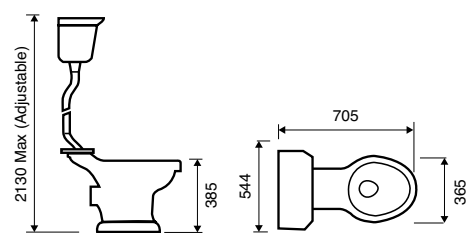

## KAREENA

WWB-KBPOT405S1 Close Coupled Pan

WWB-KBPOT400S1 Premier Close Coupled Pan

WWB-KBPOT407S1 Comfort Height Close Coupled Pan

WWB-KBPOT406S1 Back to Wall Pan

Standard Height Close Coupled Pan with High Level Cistern