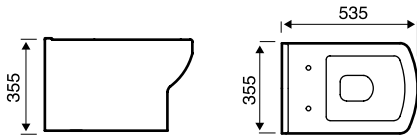

## TREVION

WWB-KBPOT601AS Close Coupled Pan

WWB-KBPOT602AS Close to Wall Close Coupled Pan

WWB-KBPOT604AS Back to Wall Pan

WWB-KBPOT611AS Wall Hung Pan