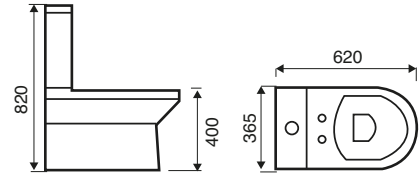

WWB-KBPOT091RE Premier Close Coupled Pan