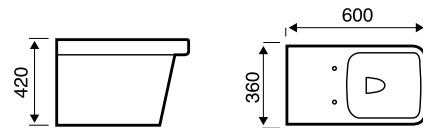

## KAREENA

WWB-KBPOT405S1 Close Coupled Pan

WWB-KBPOT400S1 Premier Close Coupled Pan

WWB-KBPOT407S1 Comfort Height Close Coupled Pan

WWB-KBPOT406S1 Back to Wall Pan

Standard Height Close Coupled Pan with High Level Cistern