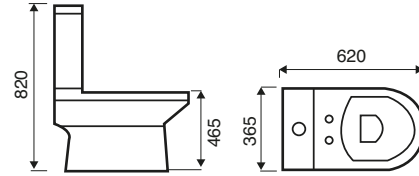

WWB-KBPOT092RE Comfort Height Close Coupled Pan