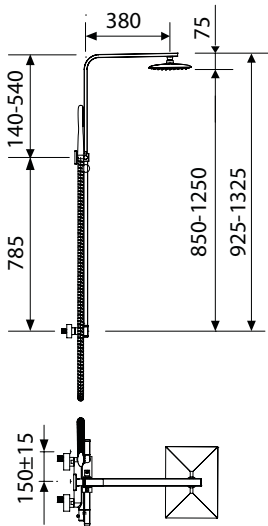

BAR VALVE SHOWER KITS

ELEGANCE

- Cold touch
- Thermostatic valve
- High pressure, max 5 bar
- Telescopic riser kit
- Riser kit height adjustable from 1040-1340mm
- 200mm ø rain shower head
- PVC silver hose

XTREME

- Cold touch
- Thermostatic valve
- High pressure, max 5 bar
- Telescopic riser kit
- Riser kit height adjustable from 925-1325mm
- 200 x 200mm rain shower head
- PVC silver hose