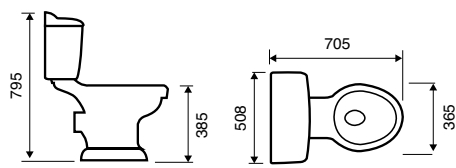

HANBURY

Standard Height Close Coupled Pan with Close Coupled Cistern