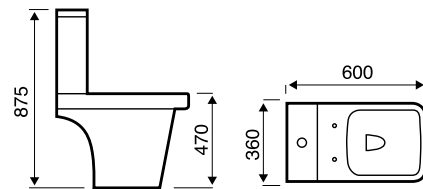

WWB-KBPOT407S1 Comfort Height Close Coupled Pan