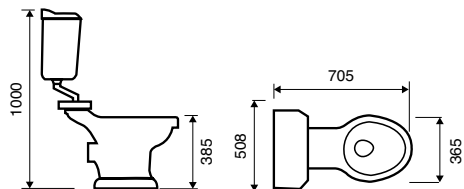

Standard Height Close Coupled Pan with Low Level Cistern