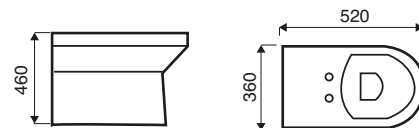

WWB-KBPOT093RE Comfort Height Back to Wall Pan