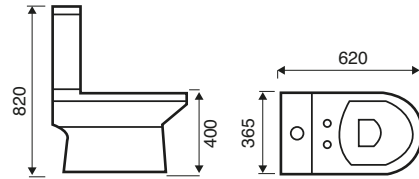

KEVA

WWB-KBPOT094RE Close Coupled Pan