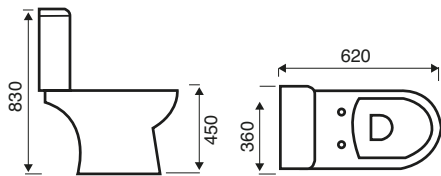

WWB-KBPOT727LS Comfort Height Close Coupled Pan