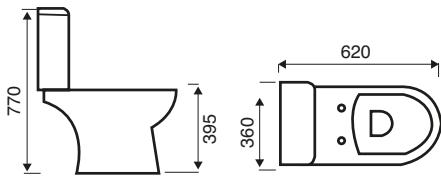

KARIS

WWB-KBPOT725LS Close Coupled Pan