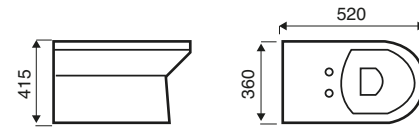

WWB-KBPOT109RE Back to Wall Pan