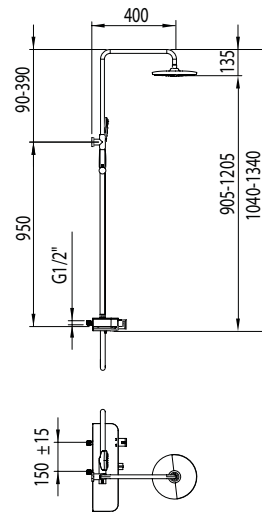

WWB923030 Nine Elegance Round Dual Outlet Shower Bar Valve & Kit **£494**

WWB923031 Nine Xtreme Square Dual Outlet Shower Bar Valve & Kit **£386**