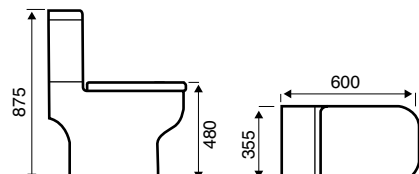

FARMON

WWB-KBPOT0800P Close Coupled Pan

WWB-KBPOT0700P Close to Wall Close Coupled Pan

WWB-KBPOT0890P Comfort Height Close Coupled Pan

WWB-KBPOT0710P Back to Wall Pan