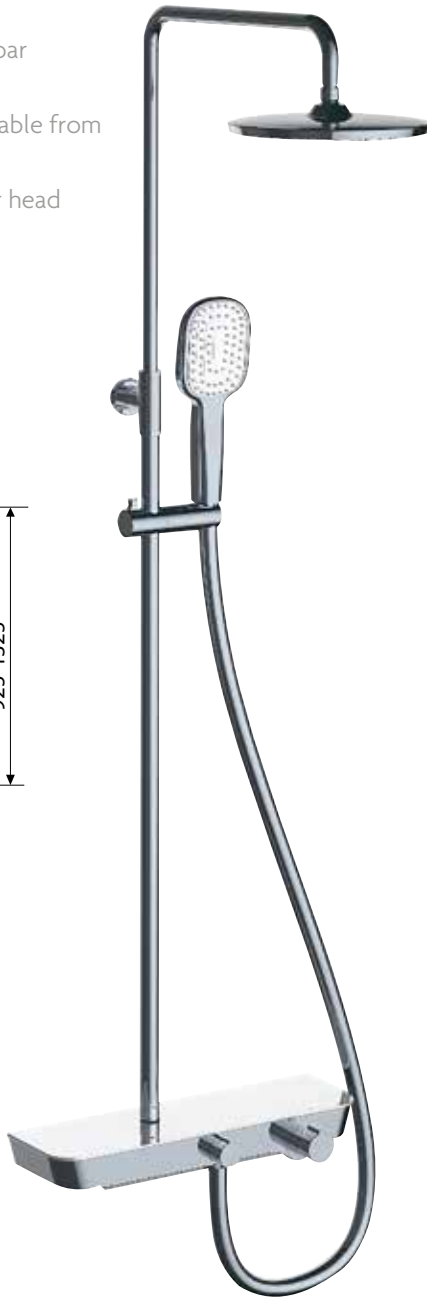

BAR VALVE SHOWER KITS

ELEGANCE

- Cold touch
- Thermostatic valve
- High pressure, max 5 bar
- Telescopic riser kit
- Riser kit height adjustable from 1040-1340mm
- 200mm ø rain shower head
- PVC silver hose

XTREME

- Cold touch
- Thermostatic valve
- High pressure, max 5 bar
- Telescopic riser kit
- Riser kit height adjustable from 925-1325mm
- 200 x 200mm rain shower head
- PVC silver hose