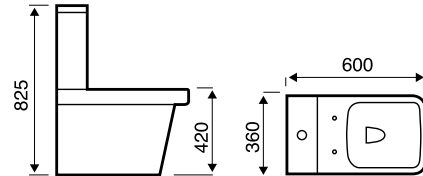

WWB-KBPOT400S1 Premier Close Coupled Pan