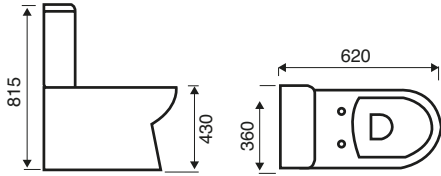

WWB-KBPOT728LS Close to Wall Close Coupled Pan