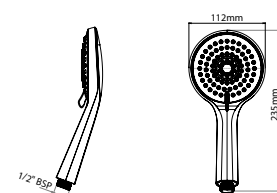

Features

Temperature Control	Thermostatic
Supply source	Gravity fed cold and hot supplies only
Cold water cistern minimum	115 litres
Inlet Connection	15mm dual entry push fittings
Outlet connections	1/2" BSP
Pipe Centres	26mm
Minimum static inlet pressure	0.0075 bar (75mm head)
Maximum static inlet pressure	1.0 bar (10m head)
Isolating valves	Full way type MUST be installed. Pipework layouts and connections MUST be such that other draw-offs will not affect water supplies to the shower
Electrical Supply voltage	230v/240v
Supply rating	3 amp
Minimum cable size	0.75mm two core L-N
RCD unit	A 30mA residual current device must be installed (either part of the consumer unit or separate). This shower must be permanently connected to a 3 amp fused connection unit and be provided with means for disconnection
Shower performance	Up to 14 litres per minute

Product Codes

AS2000SR Thermostatic Power Shower | TAS2000SR

Call: 02476 324 776 | Email: specification@tritonshowers.co.uk | Web: www.tritonshowers.co.uk