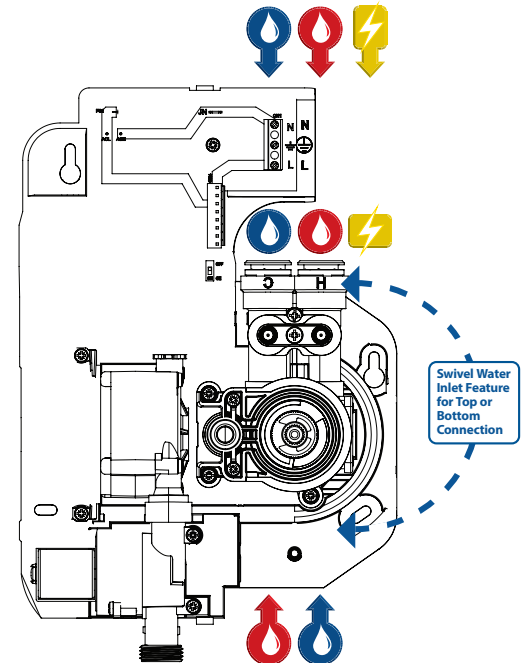

Features

Temperature Control	Thermostatic
Supply source	Gravity fed cold and hot supplies only
Cold water cistern minimum	115 litres
Inlet Connection	15mm dual entry push fittings
Outlet connections	1/2" BSP
Pipe Centres	26mm
Minimum static inlet pressure	0.0075 bar (75mm head)
Maximum static inlet pressure	1.0 bar (10m head)
Isolating valves	Full way type MUST be installed. Pipework layouts and connections MUST be such that other draw-offs will not affect water supplies to the shower
Electrical Supply voltage	230v/240v
Supply rating	3 amp
Minimum cable size	0.75mm two core L-N
RCD unit	A 30mA residual current device must be installed (either part of the consumer unit or separate). This shower must be permanently connected to a 3 amp fused connection unit and be provided with means for disconnection
Shower performance	Up to 14 litres per minute

Product Codes

AS2000SR Thermostatic Power Shower | TAS2000SR

Call: 02476 324 776 | Email: specification@tritonshowers.co.uk | Web: www.tritonshowers.co.uk