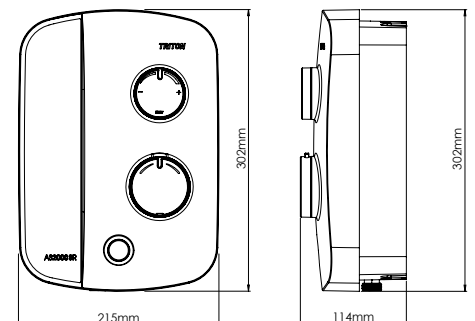

Features

Temperature Control	Thermostatic
Supply source	Gravity fed cold and hot supplies only
Cold water cistern minimum	115 litres
Inlet Connection	15mm dual entry push fittings
Outlet connections	1/2" BSP
Pipe Centres	26mm
Minimum static inlet pressure	0.0075 bar (75mm head)
Maximum static inlet pressure	1.0 bar (10m head)
Isolating valves	Full way type MUST be installed. Pipework layouts and connections MUST be such that other draw-offs will not affect water supplies to the shower
Electrical Supply voltage	230v/240v
Supply rating	3 amp
Minimum cable size	0.75mm two core L-N
RCD unit	A 30mA residual current device must be installed (either part of the consumer unit or separate). This shower must be permanently connected to a 3 amp fused connection unit and be provided with means for disconnection
Shower performance	Up to 14 litres per minute

Product Codes

AS2000SR Thermostatic Power Shower | TAS2000SR

Call: 02476 324 776 | Email: specification@tritonshowers.co.uk | Web: www.tritonshowers.co.uk