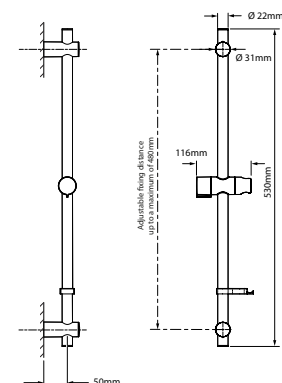

Features

Temperature Control	Thermostatic
Supply source	Gravity fed cold and hot supplies only
Cold water cistern minimum	115 litres
Inlet Connection	15mm dual entry push fittings
Outlet connections	1/2" BSP
Pipe Centres	26mm
Minimum static inlet pressure	0.0075 bar (75mm head)
Maximum static inlet pressure	1.0 bar (10m head)
Isolating valves	Full way type MUST be installed. Pipework layouts and connections MUST be such that other draw-offs will not affect water supplies to the shower
Electrical Supply voltage	230v/240v
Supply rating	3 amp
Minimum cable size	0.75mm two core L-N
RCD unit	A 30mA residual current device must be installed (either part of the consumer unit or separate). This shower must be permanently connected to a 3 amp fused connection unit and be provided with means for disconnection
Shower performance	Up to 14 litres per minute

Product Codes

AS2000SR Thermostatic Power Shower | TAS2000SR

Call: 02476 324 776 | Email: specification@tritonshowers.co.uk | Web: www.tritonshowers.co.uk