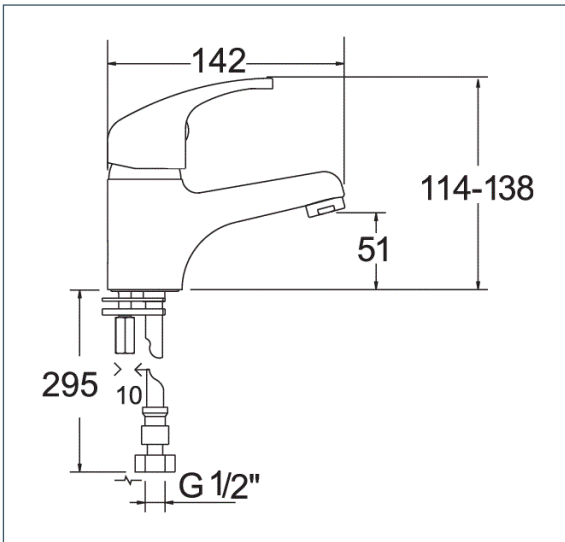

Adore Range

Adore mono basin mixer

Product Code: ADORE113

Finish: Chrome

Features

Construction:	Brass
Valve/Cartridge type:	Ceramic Cartridge
Supply:	Suitable for all plumbing systems
Working Pressures:	0.2 - 5.0 bar
Inlet connections:	1/2" BSP
Flexi or Copper:	Flexi Tails

Flow (Bar - l/min, open outlet)

Spout

Flow 0.1	Flow 0.3	Flow 0.5	Flow 1.0	Flow 2.0	Flow 3.0	Flow 4.0	Flow 5.0
4.9	8.6	11	15.8	22.3	27.2		

2003759

2004312

12 YEAR GUARANTEE
ON ALL DEVA CHROME TAPS
*TERMS APPLY