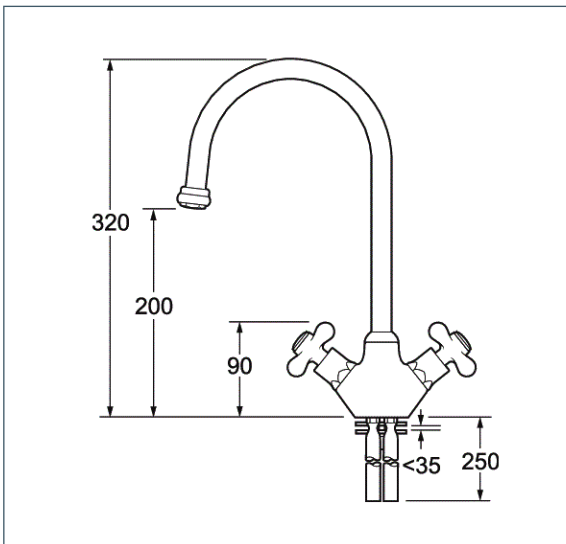

Flow (Bar - l/min, open outlet)

Spout

Flow 0.1	Flow 0.3	Flow 0.5	Flow 1.0	Flow 2.0	Flow 3.0	Flow 4.0	Flow 5.0
5	8	11.2	17.5	22.8	27	30	34

1507016