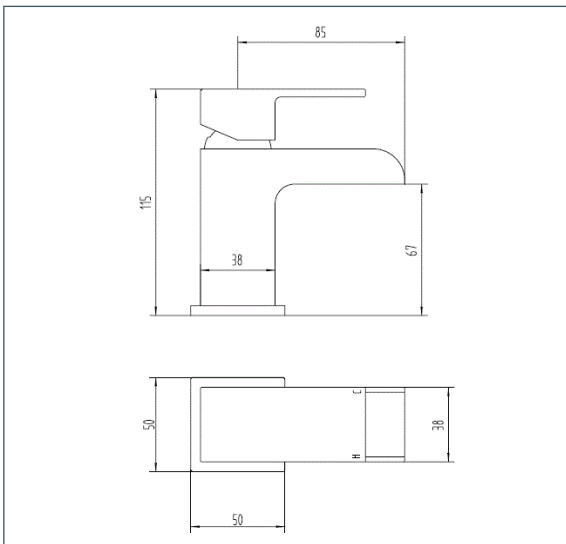

Flow (Bar - l/min, open outlet)

Spout

Flow 0.1	Flow 0.3	Flow 0.5	Flow 1.0	Flow 2.0	Flow 3.0	Flow 4.0	Flow 5.0
4.2	6.3	7.2	9.7	13.5	16.3	18.8	21

**12 YEAR
GUARANTEE**
ON ALL DEVA
CHROME TAPS
*TERMS APPLY