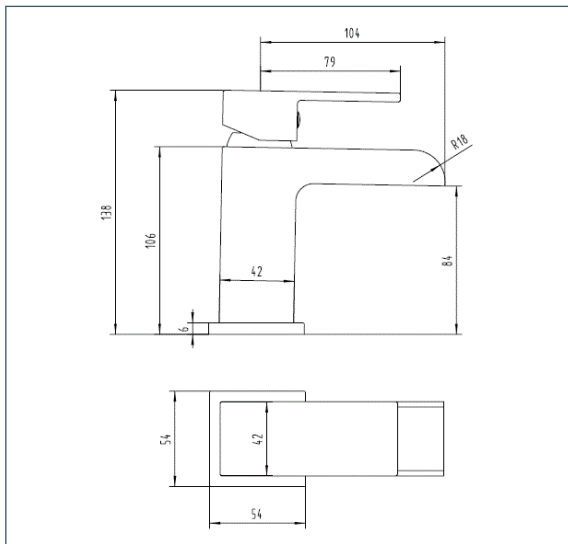

Sparkle MK2

Sparkle MK2 Mono Basin Mixer

Product Code: SPA2113

Finish: Chrome

Features

Construction:	Brass
Valve/Cartridge type:	Ceramic Cartridge
Supply:	Suitable for all plumbing systems
Working Pressures:	0.3 - 5.0 bar
Inlet connections:	1/2" BSP
Flexi or Copper:	Flexi Tails

*Please refer to website for full warranty details.

Flow (Bar - l/min, open outlet)

Spout

Flow 0.1	Flow 0.3	Flow 0.5	Flow 1.0	Flow 2.0	Flow 3.0	Flow 4.0	Flow 5.0
4.3	7.4	9	12.5	17.1	20.9	24.1	27

**12 YEAR
GUARANTEE**
ON ALL DEVA
CHROME TAPS
*TERMS APPLY