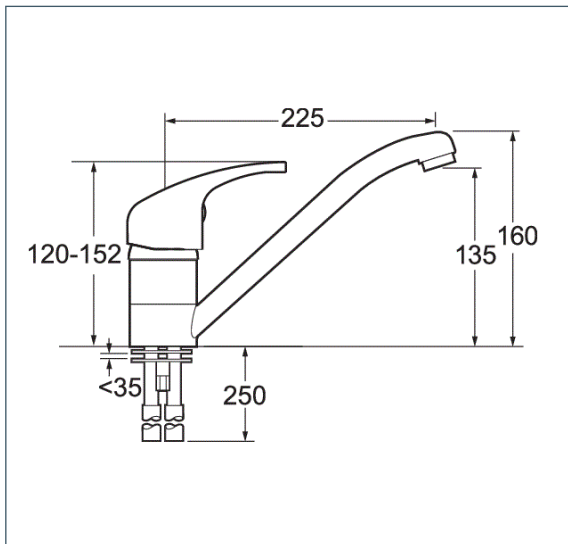

Lace Range

Lace mono sink mixer

Product Code: LACE171

Finish: Chrome

Features

Construction:	Brass
Valve/Cartridge type:	Ceramic Cartridge
Supply:	Suitable for all plumbing systems
Working Pressures:	0.2 - 5.0 bar
Inlet connections:	15mm Copper
Flexi or Copper:	Copper Tails

Flow (Bar - l/min, open outlet)

Spout

Flow 0.1	Flow 0.3	Flow 0.5	Flow 1.0	Flow 2.0	Flow 3.0	Flow 4.0	Flow 5.0
3.6	7.1	8.9	12.5	17.5	21.4		

**12 YEAR
GUARANTEE**
ON ALL DEVA
CHROME TAPS
*TERMS APPLY