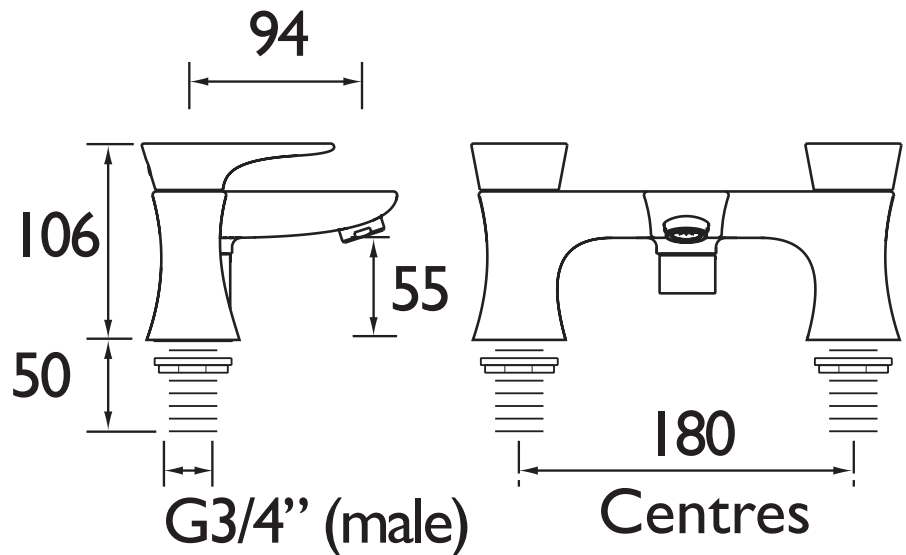

HOU BF C

HOURGLASS Tap Range

Hourglass Bath Filler Chrome

Features:

- Metal Backnuts
- Ceramic Disc
- Chrome plated to BS EN 248

Product Certifications:

WRAS Certificate No: 1403023
WRAS Expiry Date: 31/03/2019

For more products, visit our website:
<http://www.bristan.com>

Specification

Style:	Contemporary
Product Type:	Bathroom Taps
Finish/Colour:	Chrome
Main Construction Material:	Brass
Mount Type:	Deck Mounted
Handle Type:	Lever
Connection Inlet:	3/4" BSP
Connection Outlet:	N/A
Number of Tap Holes:	2
Valve/Cartridge Type:	3/4" Ceramic Disc Valves
Plumbing System Requirements:	All
Working Pressure Range:	Min 0.2 bar, Max 5.0 bar
Maximum Hot Water Temperature: °C	65
Maximum Dynamic Pressure: (bar)	5
Maximum Static Pressure: (bar)	10
Flow Type:	Single
Flow Rate: (l/min @ 3 bar)	70.6
Isolation Included:	No

Dimensions (measurements in mm)

Flow Rates (l/min)

System Pressure (bar)	0.2	0.5	1	2	3	5
HOU BF C	12.3	28.4	40.3	57.7	70.67	91.23

TECHNICAL DATA SHEET

BRISTAN

TAPS & SHOWERS

D5