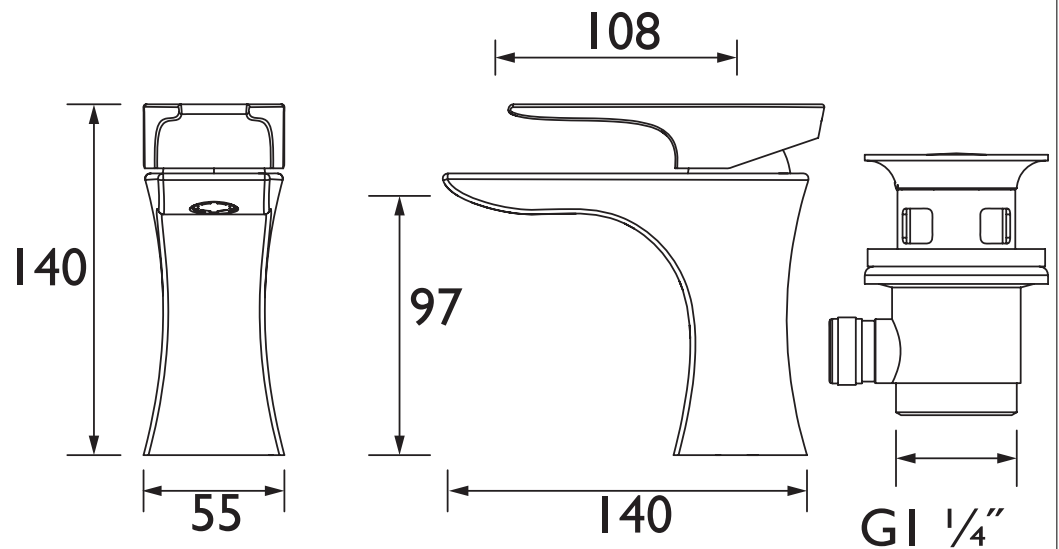

HOU BAS C

HOURGLASS Tap Range Hourglass Basin Mixer Chrome

Features:

- Long life ceramic cartridge for added durability and ease of use
- Metal fixing nut for added durability
- Flexible tails included

Product Certifications:

For more products, visit our website:
<http://www.bristan.com>

Specification

Product Type:	Bathroom Tap
Main Construction Material:	Brass
Mount Type:	Deck Mounted
Handle Type:	Lever Handle
Connection Inlet:	M10 Flexible Tails
Connection Outlet:	M24 5lpm Flow Limiter
Number of Tap Holes:	1
Valve/Cartridge Type:	35mm Cartridge
Plumbing System Requirements:	Suitable for all plumbing systems
Minimum Dynamic Pressure:	0.2 Bar
Maximum Dynamic Pressure:	5.0 Bar
Maximum Hot Water Temperature: °C	65
Maximum Static Pressure: (bar)	10
Flow Type:	Single Flow
Isolation Included:	No

Dimensions (measurements in mm)

Flow Rates (l/min)

System Pressure (bar)	0.2	0.5	1	2	3	5
HOU BAS C (Mixed)	1.9	3.1	4.3	5	5	5

TECHNICAL
DATA
SHEET

BRISTAN

D8