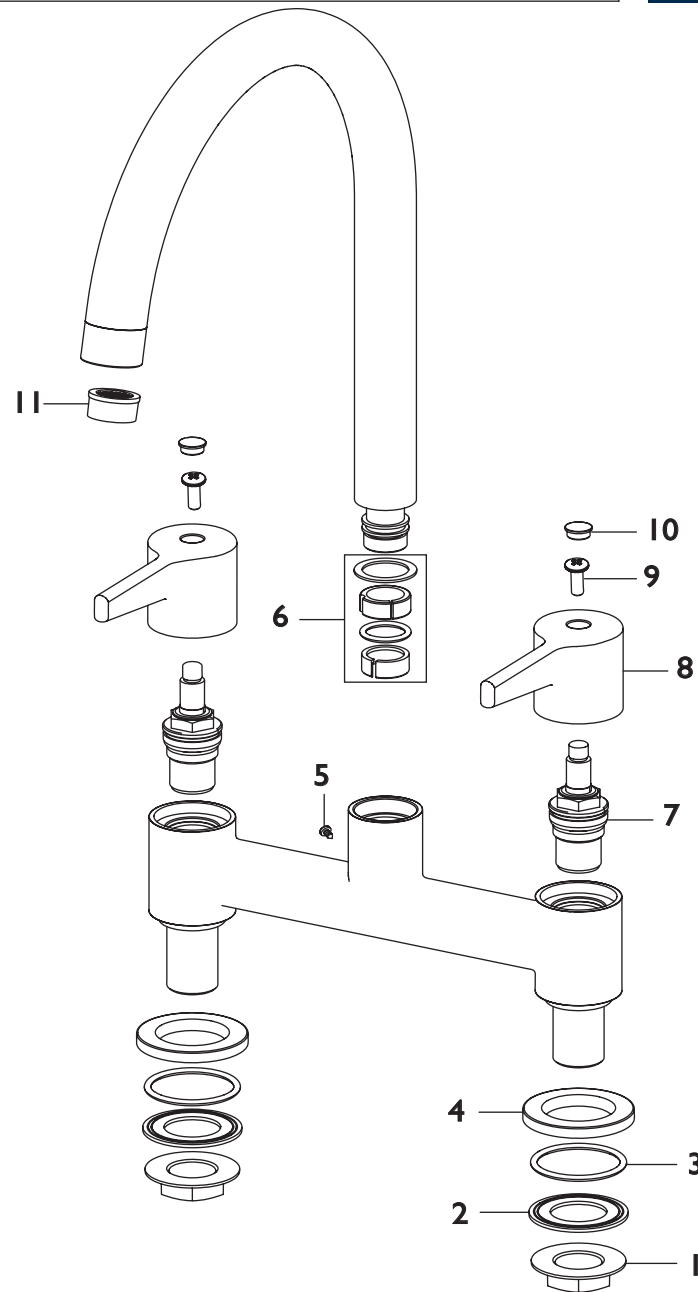

Product Code: DUL DSM C
Revision: D2

1	Blacknut
2	Washer Tap Base
3	O-Ring
4	Plinth
5	Screw
6	O-Ring Pack
7	Hot & Cold CD Valve Pair
8	Handle Pair
9	Screw Handle
10	Indice
11	Anti-Splash