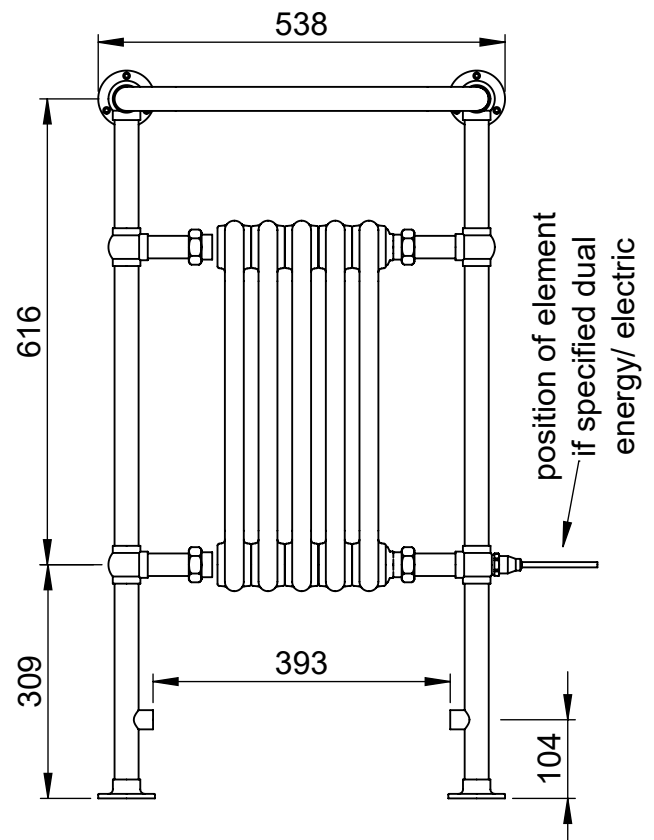

Regency LG004C-MS 963x538

Height: 963

Width: 538

Depth: 230

Weight HO: 14.5 kg

EO: 21.5 kg

Tube ϕ : 31.8

Face-Face Connections: 393

Elec. element if specified: 200

Output @ 50° C Δ T Watts: 392

BTUs: 1338

All dimensions in millimetres

Manufactured from Mild Steel

Vogue UK Ltd. reserve the right to alter specifications without prior notice.
ALL MEASUREMENTS ARE NOMINAL DIMENSIONS ONLY, AND ARE NOT BINDING.