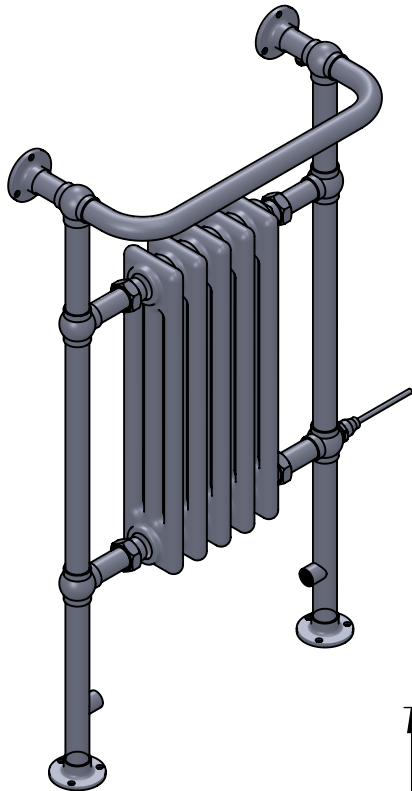

Regency LG004C-MS 963x538

Height: 963

Width: 538

Depth: 230

Weight HO: 14.5 kg

EO: 21.5 kg

Tube ϕ : 31.8

Face-Face Connections: 393

Elec. element if specified: 200

Output @ 50° C Δ T Watts: 392

BTUs: 1338

All dimensions in millimetres

Manufactured from Mild Steel

Vogue UK Ltd. reserve the right to alter specifications without prior notice.
ALL MEASUREMENTS ARE NOMINAL DIMENSIONS ONLY, AND ARE NOT BINDING.