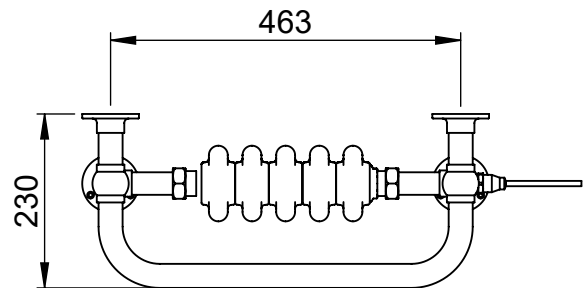

Regency LG004C-MS 963x538

Height: 963

Width: 538

Depth: 230

Weight HO: 14.5 kg

EO: 21.5 kg

Tube ϕ : 31.8

Face-Face Connections: 393

Elec. element if specified: 200

Output @ 50° C Δ T Watts: 392

BTUs: 1338

All dimensions in millimetres

Manufactured from Mild Steel

Vogue UK Ltd. reserve the right to alter specifications without prior notice.
ALL MEASUREMENTS ARE NOMINAL DIMENSIONS ONLY, AND ARE NOT BINDING.