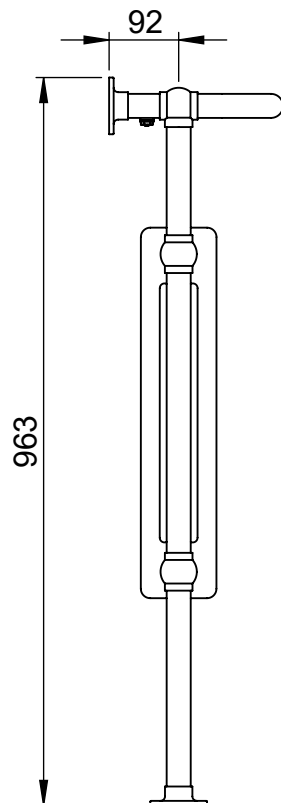

Regency LG004C-MS 963x538

Height: 963

Width: 538

Depth: 230

Weight HO: 14.5 kg

EO: 21.5 kg

Tube ϕ : 31.8

Face-Face Connections: 393

Elec. element if specified: 200

Output @ 50° C Δ T Watts: 392

BTUs: 1338

All dimensions in millimetres

Manufactured from Mild Steel

Vogue UK Ltd. reserve the right to alter specifications without prior notice.
ALL MEASUREMENTS ARE NOMINAL DIMENSIONS ONLY, AND ARE NOT BINDING.