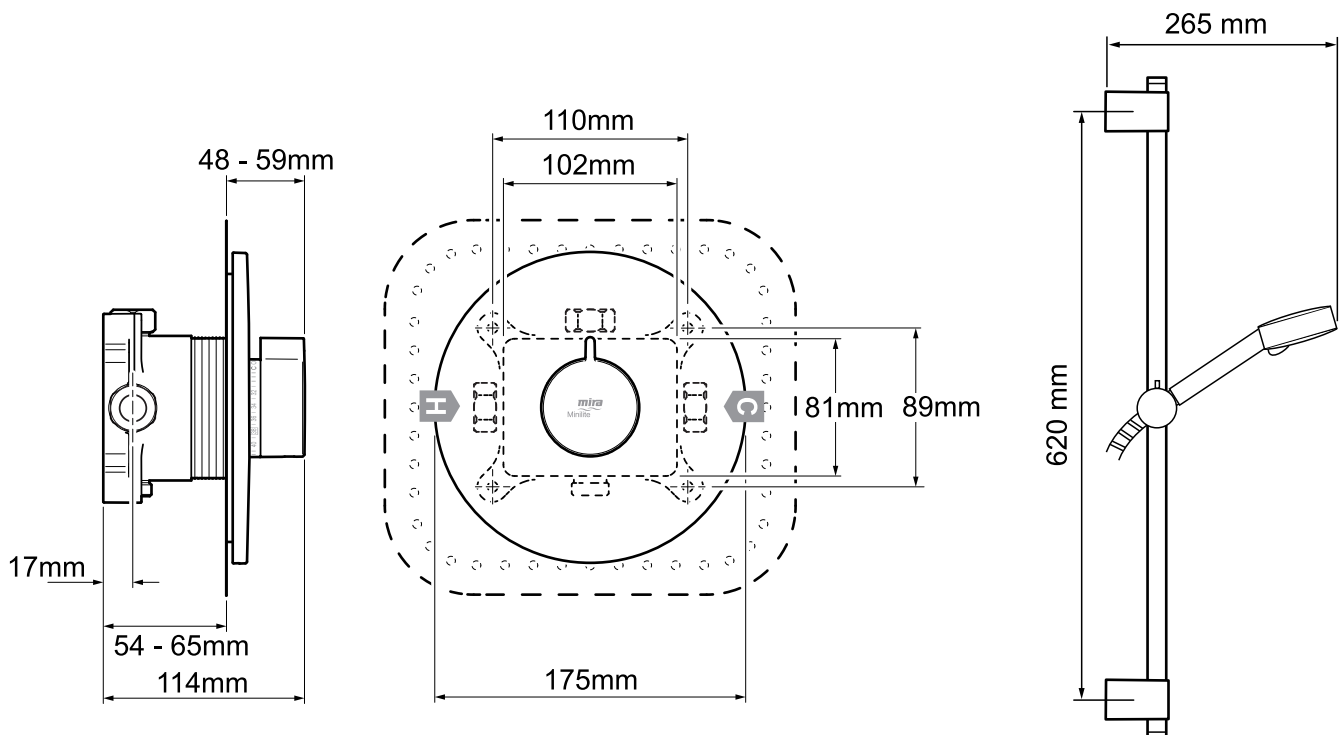

Mira Minilite BIV

Built-in valve, chrome finish.

1.1869.003

To download other resources, and for more information and advice on our products just visit:
www.mirashowers.co.uk