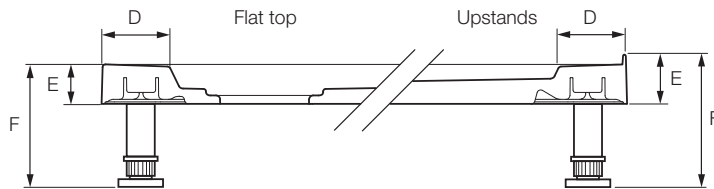

Mira Flight Low Rectangle Shower Trays

Mira Flight Low height flat top or upstands

Mira Flight Low tray - rectangle

Dimensions

All sizes are in mm

Size	Upstands	Trays product code	Riser conversion kit product code
900X760	0	1.1697.017.WH	1.1697.030.WH
900X760	4	1.1697.351.WH	1.1697.030.WH
1000X700	0	1.1697.045.WH	1.1697.033.WH
1000X760	0	1.1697.008.WH	1.1697.033.WH
1000X760	4	1.1697.500.WH	1.1697.033.WH
1000X800	0	1.1697.007.WH	1.1697.033.WH
1000X800	4	1.1697.456.WH	1.1697.033.WH
1100X800	0	1.1697.013.WH	1.1697.033.WH
1200X700	0	1.1697.046.WH	1.1697.033.WH
1200X760	0	1.1697.006.WH	1.1697.033.WH
1200X760	4	1.1697.345.WH	1.1697.033.WH
1200X800	0	1.1697.005.WH	1.1697.033.WH
1200X800	4	1.1697.348.WH	1.1697.033.WH
1200X900	0	1.1697.018.WH	1.1697.033.WH
1200X900	4	1.1697.490.WH	1.1697.033.WH
1400X700	0	1.1697.047.WH	1.1697.034.WH
1400X760	0	1.1697.004.WH	1.1697.034.WH
1400X800	0	1.1697.019.WH	1.1697.034.WH
1400X800	4	1.1697.495.WH	1.1697.034.WH
1400X900	0	1.1697.042.WH	1.1697.034.WH
1400X900	4	1.1697.485.WH	1.1697.034.WH
1500X700	0	1.1697.048.WH	1.1697.034.WH
1500X760	0	1.1697.003.WH	1.1697.034.WH
1600X700	0	1.1697.020.WH	1.1697.034.WH
1600X760	0	1.1697.002.WH	1.1697.034.WH
1600X900	0	1.1697.043.WH	1.1697.034.WH
1700X700	0	1.1697.021.WH	1.1697.034.WH
1700X760	0	1.1697.001.WH	1.1697.034.WH
1700X760	4	1.1697.510.WH	1.1697.034.WH
1700X900	0	1.1697.044.WH	1.1697.034.WH
1700X900	4	1.1697.578.WH	1.1697.034.WH