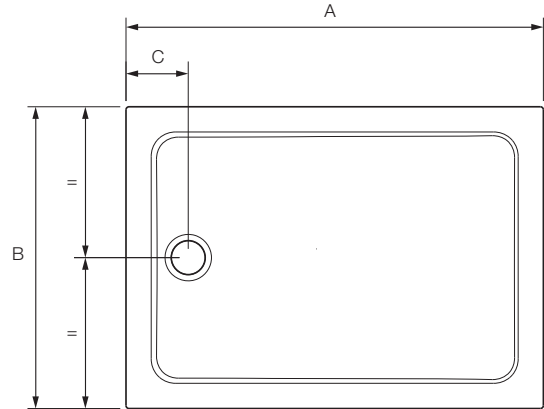

Mira Flight Low Rectangle Shower Trays

Mira Flight Low height flat top or upstands

Mira Flight Low tray - rectangle

Dimensions

All sizes are in mm

Size	Upstands	Trays product code	Riser conversion kit product code
900X760	0	1.1697.017.WH	1.1697.030.WH
900X760	4	1.1697.351.WH	1.1697.030.WH
1000X700	0	1.1697.045.WH	1.1697.033.WH
1000X760	0	1.1697.008.WH	1.1697.033.WH
1000X760	4	1.1697.500.WH	1.1697.033.WH
1000X800	0	1.1697.007.WH	1.1697.033.WH
1000X800	4	1.1697.456.WH	1.1697.033.WH
1100X800	0	1.1697.013.WH	1.1697.033.WH
1200X700	0	1.1697.046.WH	1.1697.033.WH
1200X760	0	1.1697.006.WH	1.1697.033.WH
1200X760	4	1.1697.345.WH	1.1697.033.WH
1200X800	0	1.1697.005.WH	1.1697.033.WH
1200X800	4	1.1697.348.WH	1.1697.033.WH
1200X900	0	1.1697.018.WH	1.1697.033.WH
1200X900	4	1.1697.490.WH	1.1697.033.WH
1400X700	0	1.1697.047.WH	1.1697.034.WH
1400X760	0	1.1697.004.WH	1.1697.034.WH
1400X800	0	1.1697.019.WH	1.1697.034.WH
1400X800	4	1.1697.495.WH	1.1697.034.WH
1400X900	0	1.1697.042.WH	1.1697.034.WH
1400X900	4	1.1697.485.WH	1.1697.034.WH
1500X700	0	1.1697.048.WH	1.1697.034.WH
1500X760	0	1.1697.003.WH	1.1697.034.WH
1600X700	0	1.1697.020.WH	1.1697.034.WH
1600X760	0	1.1697.002.WH	1.1697.034.WH
1600X900	0	1.1697.043.WH	1.1697.034.WH
1700X700	0	1.1697.021.WH	1.1697.034.WH
1700X760	0	1.1697.001.WH	1.1697.034.WH
1700X760	4	1.1697.510.WH	1.1697.034.WH
1700X900	0	1.1697.044.WH	1.1697.034.WH
1700X900	4	1.1697.578.WH	1.1697.034.WH