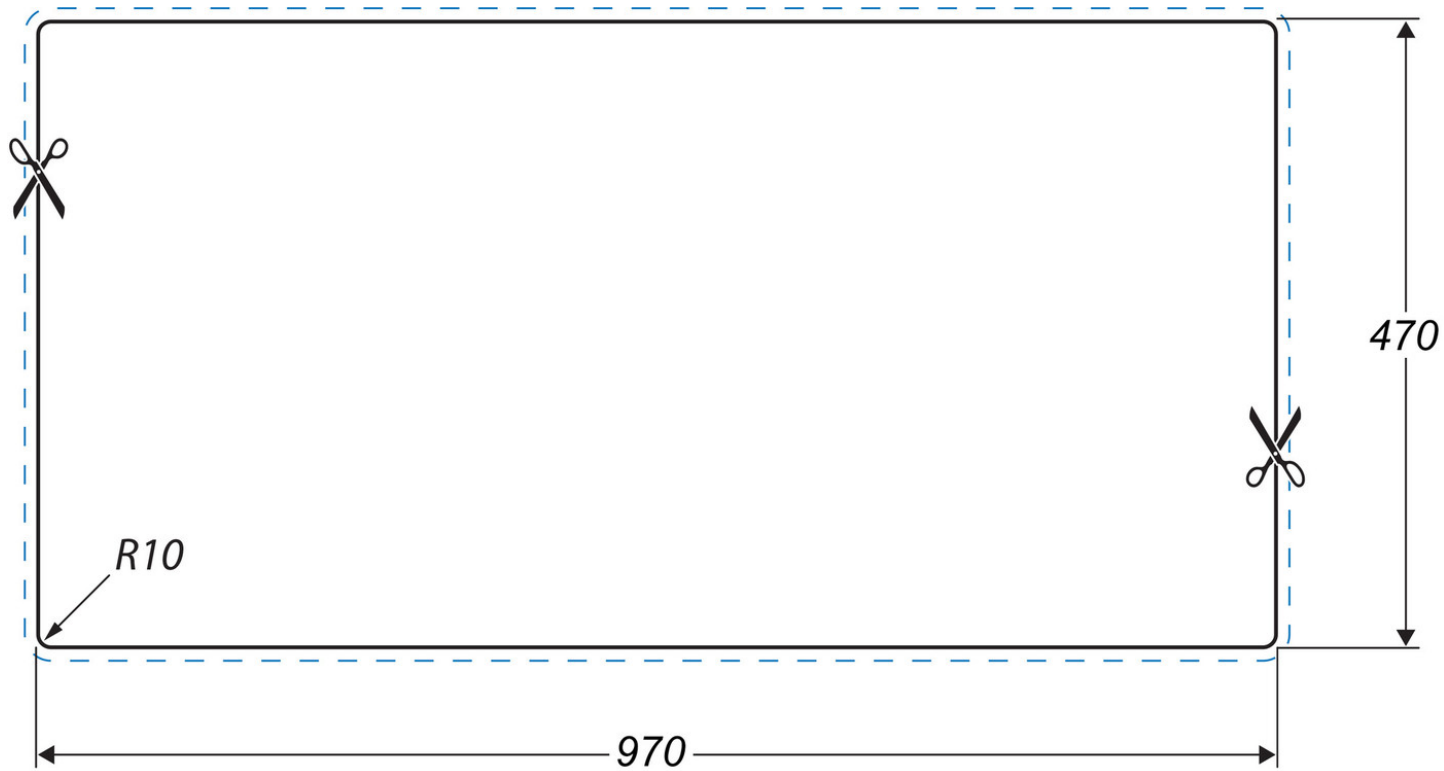

- Reversible drainer
- Waste kit included
- 10 year warranty

RANGEmaster
sinks & taps

Material	Fire clay Ceramic
Material Gauge	-
Material Finish Bowl	-
Material Finish Drainer	-
Drainer Position	Reversible
Overall Length (mm)	1000
Overall Width (mm)	500
Main Bowl Length (mm)	449
Main Bowl Width (mm)	415
Main Bowl Depth (mm)	190
Second Bowl Length (mm)	-
Second Bowl Width (mm)	-
Second Bowl Depth (mm)	-
Tap hole Size (mm)	-
Waste Size (mm)	1 x 89
Waste Kit:	Included with sink (1 x 89mm BSW & overflow kit)
Min. Base Unit (mm)	600
Cutout Size Length (mm)	970
Cutout Size Width (mm)	470
Warranty (years)	10
Product Code	CAU10101WH/
Barcode	5015834050461

AUSTELL FIRE CLAY CERAMIC INSET SINK

CAU10101WH/

Technical Drawing

NB: Due to manufacturing processes this sink may have a +/- 3mm tolerance on the measurements.

Date of download: April 15, 2020

AGA Rangemaster continuously seeks improvements in specification, design and production of products and thus, alterations take place periodically. Whilst every effort is made to produce up to date resources, the information included here is intended as a guide. Always refer to the installation instructions when fitting, installation work should be completed by a professional tradesman.

AUSTELL FIRE CLAY CERAMIC INSET SINK

CAU10101WH/

Cut Out Template
Dimensions in mm. Not to scale.

Date of download: April 15, 2020

AGA Rangemaster continuously seeks improvements in specification, design and production of products and thus, alterations take place periodically. Whilst every effort is made to produce up to date resources, the information included here is intended as a guide. Always refer to the installation instructions when fitting, installation work should be completed by a professional tradesman.