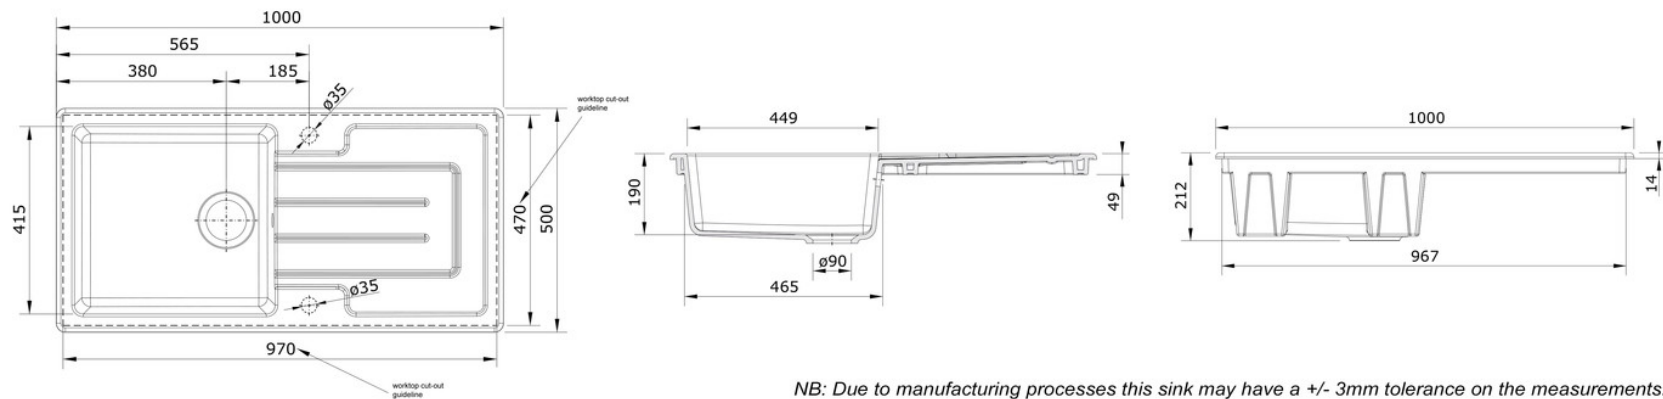

AUSTELL FIRE CLAY CERAMIC INSET SINK

CAU10101WH/

Technical Drawing

NB: Due to manufacturing processes this sink may have a +/- 3mm tolerance on the measurements.

Date of download: April 15, 2020

AGA Rangemaster continuously seeks improvements in specification, design and production of products and thus, alterations take place periodically. Whilst every effort is made to produce up to date resources, the information included here is intended as a guide. Always refer to the installation instructions when fitting, installation work should be completed by a professional tradesman.

AUSTELL FIRE CLAY CERAMIC INSET SINK

CAU10101WH/