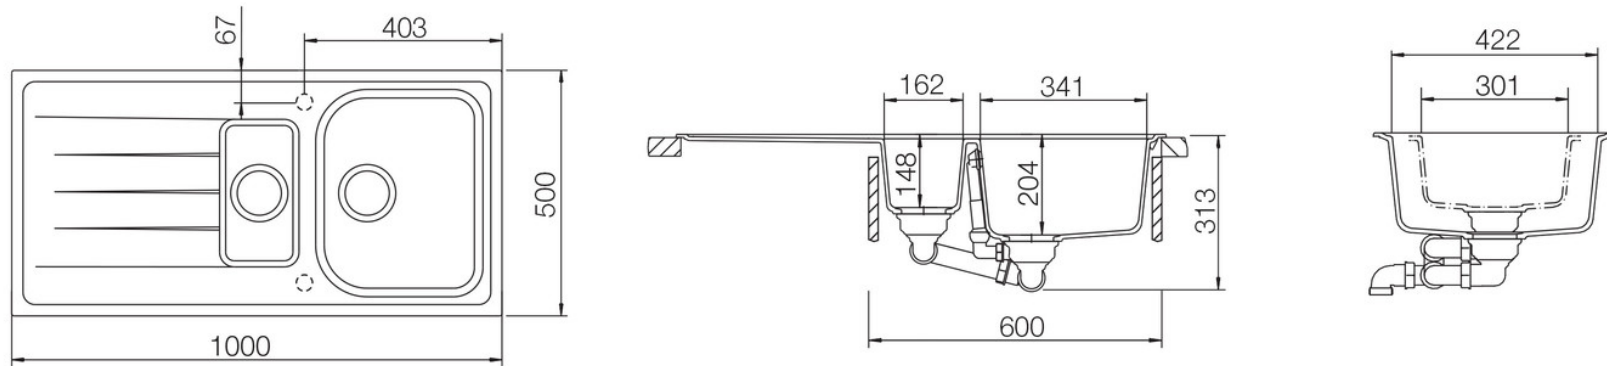

AMETHYST IGNEOUS GRANITE INSET SINK

AME1052AS/

Technical Drawing

Date of download: April 14, 2020

AGA Rangemaster continuously seeks improvements in specification, design and production of products and thus, alterations take place periodically. Whilst every effort is made to produce up to date resources, the information included here is intended as a guide. Always refer to the installation instructions when fitting, installation work should be completed by a professional tradesman.