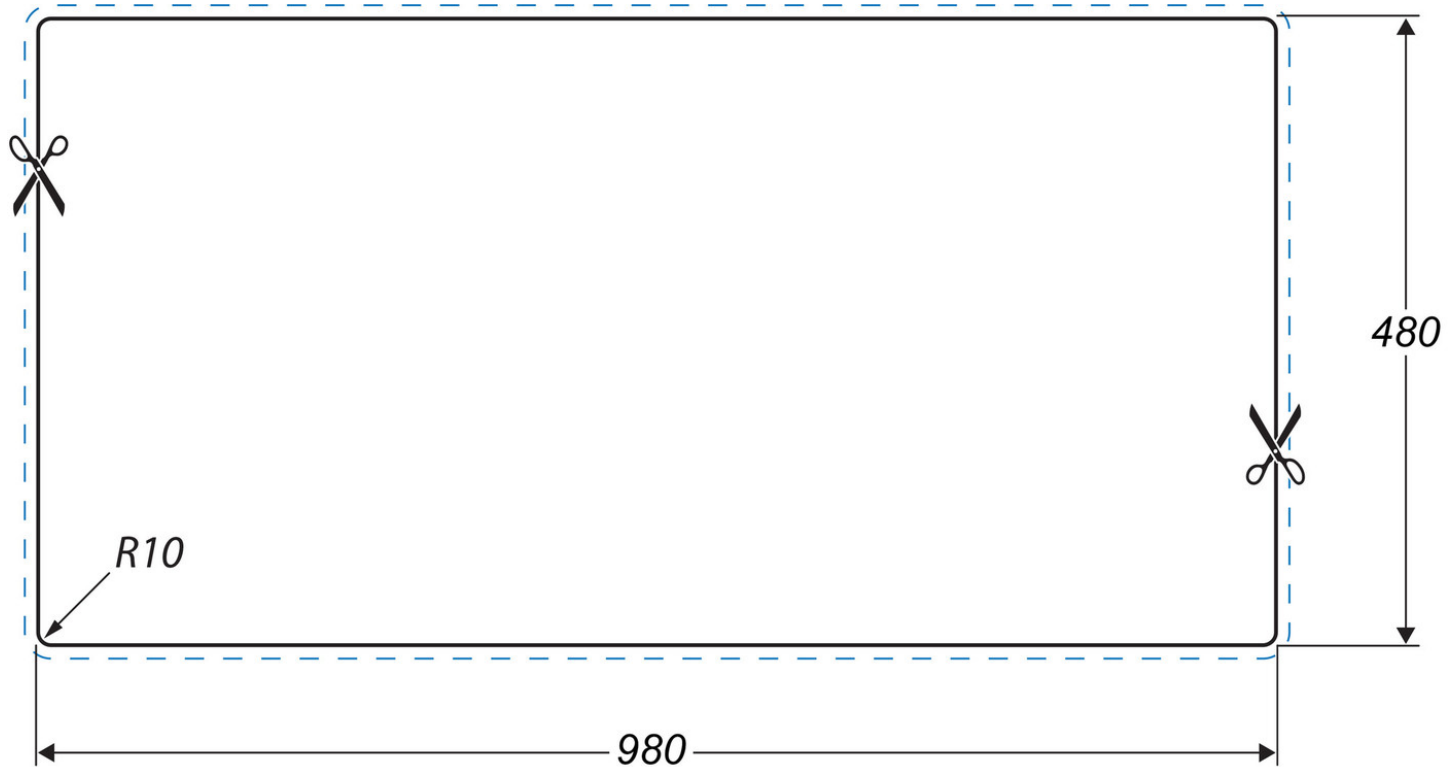

- Igneous granite
- Reversible drainer
- Waste kit included
- 25 year warranty

| | |
|-------------------------|--------------------------------------------------|
| Material | Igneous Granite |
| Material Gauge | - |
| Material Finish Bowl | - |
| Material Finish Drainer | - |
| Drainer Position | Reversible |
| Overall Length (mm) | 1000 |
| Overall Width (mm) | 500 |
| Main Bowl Length (mm) | 341 |
| Main Bowl Width (mm) | 422 |
| Main Bowl Depth (mm) | 204 |
| Second Bowl Length (mm) | 161 |
| Second Bowl Width (mm) | 301 |
| Second Bowl Depth (mm) | 148 |
| Tap hole Size (mm) | - |
| Waste Size (mm) | 2 x 90 |
| Waste Kit: | Included with sink (2 x 90mm BSW & overflow kit) |
| Min. Base Unit (mm) | 600 |
| Cutout Size Length (mm) | 980 |
| Cutout Size Width (mm) | 480 |
| Warranty (years) | 20 |
| Product Code | AME1052AS/ |
| Barcode | 5015834047089 |

AMETHYST IGNEOUS GRANITE INSET SINK

AME1052AS/

Technical Drawing

Date of download: April 14, 2020

AGA Rangemaster continuously seeks improvements in specification, design and production of products and thus, alterations take place periodically. Whilst every effort is made to produce up to date resources, the information included here is intended as a guide. Always refer to the installation instructions when fitting, installation work should be completed by a professional tradesman.

AMETHYST IGNEOUS GRANITE INSET SINK

AME1052AS/

Cut Out Template

Dimensions in mm. Not to scale.

Date of download: April 14, 2020

AGA Rangemaster continuously seeks improvements in specification, design and production of products and thus, alterations take place periodically. Whilst every effort is made to produce up to date resources, the information included here is intended as a guide. Always refer to the installation instructions when fitting, installation work should be completed by a professional tradesman.