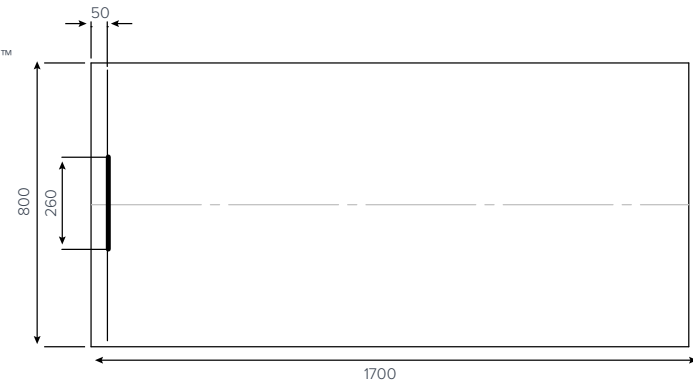

- Award Winning
- 3 installation options - recessed, flat to floor or on legs
- A uniquely designed 25mm high tray
- Available in square, rectangle and quadrant
- 17 sizes available with additional sizes throughout 2017
- ABS capped acrylic stone resin, double skinned for extra strength
- Available in five exclusive colours plus gloss and matt white
- Installs flat to floor or on legs with an Evolved™ by JT riser kit option available
- Easy fit legs for quick installation
- Wirquin manufactured waste with a five year guarantee
- **JT** 25 year guarantee on the tray
- **JT**Anti-Slip™ option available

EVOLVED™ Quadrant

800x800mm
900x900mm

EVOLVED™ Square

760x760mm
800x800mm
900x900mm

EVOLVED™ Rectangle

1000x760mm
1000x800mm

EVOLVED™ Rectangle

1200x760mm
1200x800mm
1200x900mm

EVOLVED™ Rectangle

1400x800mm
1400x900mm
1500x800mm
1600x800mm

EVOLVED™
Rectangle

1700x800mm
1800x800mm

EVOLVED™
Rectangle
End Waste

1700x800mm

Colour availability

Side Profile