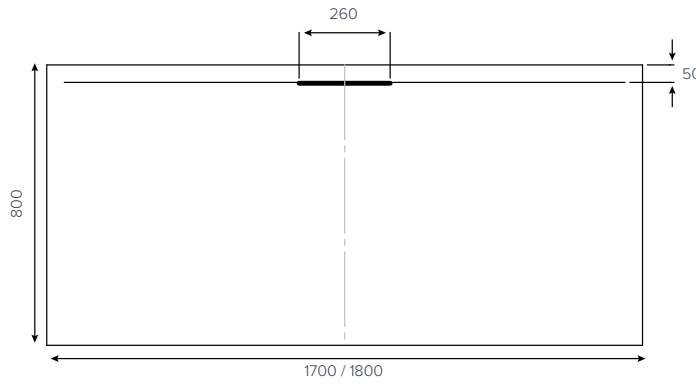

- Award Winning
- 3 installation options - recessed, flat to floor or on legs
- A uniquely designed 25mm high tray
- Available in square, rectangle and quadrant
- 17 sizes available with additional sizes throughout 2017
- ABS capped acrylic stone resin, double skinned for extra strength
- Available in five exclusive colours plus gloss and matt white
- Installs flat to floor or on legs with an Evolved™ by JT riser kit option available
- Easy fit legs for quick installation
- Wirquin manufactured waste with a five year guarantee
- **JT** 25 year guarantee on the tray
- **JT**Anti-Slip™ option available

EVOLVED™ Quadrant

800x800mm
900x900mm

EVOLVED™ Square

760x760mm
800x800mm
900x900mm

EVOLVED™ Rectangle

1000x760mm
1000x800mm

EVOLVED™ Rectangle

1200x760mm
1200x800mm
1200x900mm

EVOLVED™ Rectangle

1400x800mm
1400x900mm
1500x800mm
1600x800mm

EVOLVED™
Rectangle

1700x800mm
1800x800mm

EVOLVED™
Rectangle
End Waste

1700x800mm

Colour availability

Side Profile