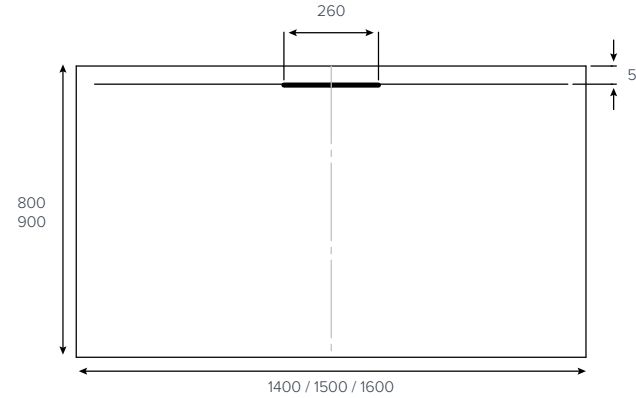

- Award Winning
- 3 installation options - recessed, flat to floor or on legs
- A uniquely designed 25mm high tray
- Available in square, rectangle and quadrant
- 17 sizes available with additional sizes throughout 2017
- ABS capped acrylic stone resin, double skinned for extra strength
- Available in five exclusive colours plus gloss and matt white
- Installs flat to floor or on legs with an Evolved™ by JT riser kit option available
- Easy fit legs for quick installation
- Wirquin manufactured waste with a five year guarantee
- **JT** 25 year guarantee on the tray
- **JT**Anti-Slip™ option available

EVOLVED™ Quadrant

800x800mm
900x900mm

EVOLVED™ Square

760x760mm
800x800mm
900x900mm

EVOLVED™ Rectangle

1000x760mm
1000x800mm

EVOLVED™ Rectangle

1200x760mm
1200x800mm
1200x900mm

EVOLVED™ Rectangle

1400x800mm
1400x900mm
1500x800mm
1600x800mm

EVOLVED™
Rectangle

1700x800mm
1800x800mm

EVOLVED™
Rectangle
End Waste

1700x800mm

Colour availability

Side Profile