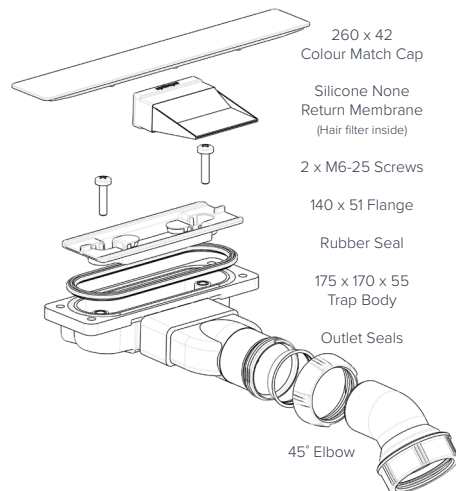

EVOLVED™
Rectangle

1700x800mm
1800x800mm

EVOLVED™
Rectangle
End Waste

1700x800mm

Colour availability

Side Profile

Waste

Waste & Tray