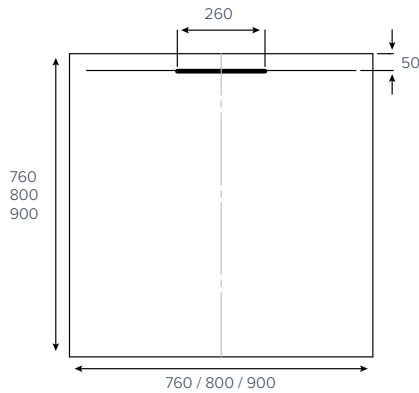

- Award Winning
- 3 installation options - recessed, flat to floor or on legs
- A uniquely designed 25mm high tray
- Available in square, rectangle and quadrant
- 17 sizes available with additional sizes throughout 2017
- ABS capped acrylic stone resin, double skinned for extra strength
- Available in five exclusive colours plus gloss and matt white
- Installs flat to floor or on legs with an Evolved™ by JT riser kit option available
- Easy fit legs for quick installation
- Wirquin manufactured waste with a five year guarantee
- **JT** 25 year guarantee on the tray
- **JT**Anti-Slip™ option available

EVOLVED™ Quadrant

800x800mm
900x900mm

EVOLVED™ Square

760x760mm
800x800mm
900x900mm

EVOLVED™ Rectangle

1000x760mm
1000x800mm

EVOLVED™ Rectangle

1200x760mm
1200x800mm
1200x900mm

EVOLVED™ Rectangle

1400x800mm
1400x900mm
1500x800mm
1600x800mm

EVOLVED™
Rectangle

1700x800mm
1800x800mm

EVOLVED™
Rectangle
End Waste

1700x800mm

Colour availability

Side Profile