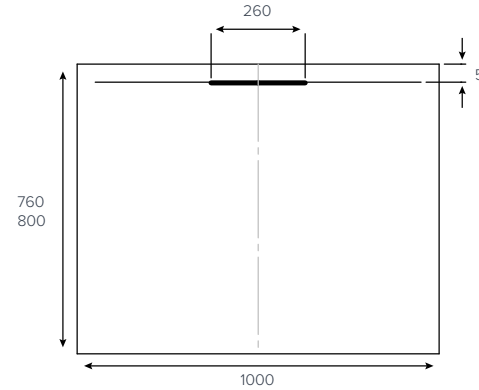

- Award Winning
- 3 installation options - recessed, flat to floor or on legs
- A uniquely designed 25mm high tray
- Available in square, rectangle and quadrant
- 17 sizes available with additional sizes throughout 2017
- ABS capped acrylic stone resin, double skinned for extra strength
- Available in five exclusive colours plus gloss and matt white
- Installs flat to floor or on legs with an Evolved™ by JT riser kit option available
- Easy fit legs for quick installation
- Wirquin manufactured waste with a five year guarantee
- **JT** 25 year guarantee on the tray
- **JT**Anti-Slip™ option available

EVOLVED™ Quadrant

800x800mm
900x900mm

EVOLVED™ Square

760x760mm
800x800mm
900x900mm

EVOLVED™ Rectangle

1000x760mm
1000x800mm

EVOLVED™ Rectangle

1200x760mm
1200x800mm
1200x900mm

EVOLVED™ Rectangle

1400x800mm
1400x900mm
1500x800mm
1600x800mm

EVOLVED™
Rectangle

1700x800mm
1800x800mm

EVOLVED™
Rectangle
End Waste

1700x800mm

Colour availability

Side Profile