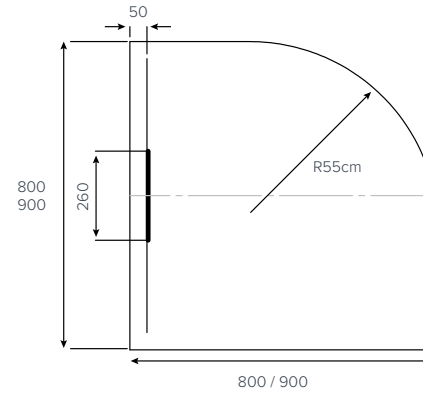

- Award Winning
- 3 installation options - recessed, flat to floor or on legs
- A uniquely designed 25mm high tray
- Available in square, rectangle and quadrant
- 17 sizes available with additional sizes throughout 2017
- ABS capped acrylic stone resin, double skinned for extra strength
- Available in five exclusive colours plus gloss and matt white
- Installs flat to floor or on legs with an Evolved™ by JT riser kit option available
- Easy fit legs for quick installation
- Wirquin manufactured waste with a five year guarantee
- **JT** 25 year guarantee on the tray
- **JT**Anti-Slip™ option available

EVOLVED™ Quadrant

800x800mm
900x900mm

EVOLVED™ Square

760x760mm
800x800mm
900x900mm

EVOLVED™ Rectangle

1000x760mm
1000x800mm

EVOLVED™ Rectangle

1200x760mm
1200x800mm
1200x900mm

EVOLVED™ Rectangle

1400x800mm
1400x900mm
1500x800mm
1600x800mm

EVOLVED™
Rectangle

1700x800mm
1800x800mm

EVOLVED™
Rectangle
End Waste

1700x800mm

Colour availability

Side Profile