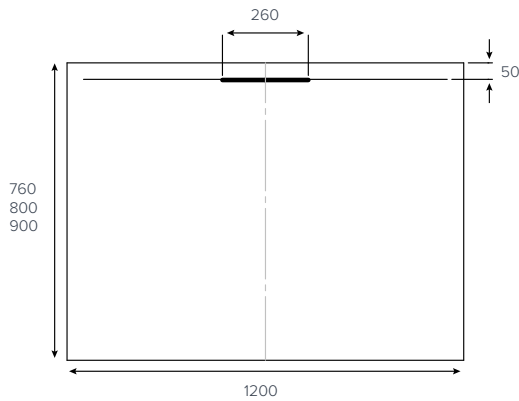

- Award Winning
- 3 installation options - recessed, flat to floor or on legs
- A uniquely designed 25mm high tray
- Available in square, rectangle and quadrant
- 17 sizes available with additional sizes throughout 2017
- ABS capped acrylic stone resin, double skinned for extra strength
- Available in five exclusive colours plus gloss and matt white
- Installs flat to floor or on legs with an Evolved™ by JT riser kit option available
- Easy fit legs for quick installation
- Wirquin manufactured waste with a five year guarantee
- **JT** 25 year guarantee on the tray
- **JT**Anti-Slip™ option available

EVOLVED™ Quadrant

800x800mm
900x900mm

EVOLVED™ Square

760x760mm
800x800mm
900x900mm

EVOLVED™ Rectangle

1000x760mm
1000x800mm

EVOLVED™ Rectangle

1200x760mm
1200x800mm
1200x900mm

EVOLVED™ Rectangle

1400x800mm
1400x900mm
1500x800mm
1600x800mm

EVOLVED™
Rectangle

1700x800mm
1800x800mm

EVOLVED™
Rectangle
End Waste

1700x800mm

Colour availability

Side Profile