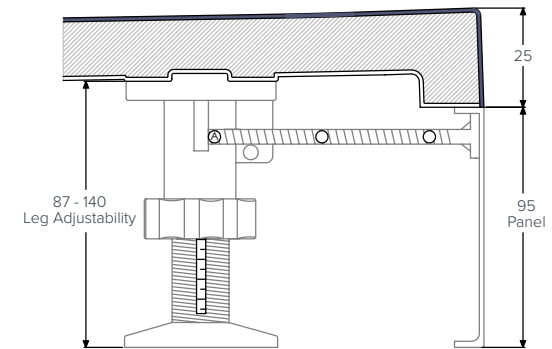

- Award Winning
- 3 installation options - recessed, flat to floor or on legs
- A uniquely designed 25mm high tray
- Available in square, rectangle and quadrant
- 17 sizes available with additional sizes throughout 2017
- ABS capped acrylic stone resin, double skinned for extra strength
- Available in five exclusive colours plus gloss and matt white
- Installs flat to floor or on legs with an Evolved™ by JT riser kit option available
- Easy fit legs for quick installation
- Wirquin manufactured waste with a five year guarantee
- **JT** 25 year guarantee on the tray
- **JT**Anti-Slip™ option available

EVOLVED™ Quadrant

800x800mm
900x900mm

EVOLVED™ Square

760x760mm
800x800mm
900x900mm

EVOLVED™ Rectangle

1000x760mm
1000x800mm

EVOLVED™ Rectangle

1200x760mm
1200x800mm
1200x900mm

EVOLVED™ Rectangle

1400x800mm
1400x900mm
1500x800mm
1600x800mm

EVOLVED™
Rectangle

1700x800mm
1800x800mm

EVOLVED™
Rectangle
End Waste

1700x800mm

Colour availability

Side Profile