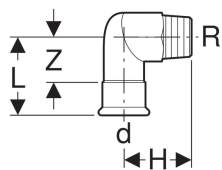

**Geberit Mapress Copper elbow adaptor 90° with male thread (gas)**

Example image

**Application purposes**

- For natural gases
- For liquefied gases
- For natural and liquefied gases

- Leaky if unpressed
- Marked in yellow
- Seal ring made of HNBR, yellow
- Pressing socket with yellow protection plug

**Characteristics**

- Pressing indicator

**Technical data**

Material | DR brass CW602N

Art. no.	DN	d, ø	R	arc	L	H	Z
34728	12 / 15	15 mm	1/2 "	90 °	3.5 cm	3.1 cm	1.5 cm
34729	15	18 mm	1/2 "	90 °	3.5 cm	3.4 cm	1.5 cm
34730	20	22 mm	3/4 "	90 °	3.8 cm	3.7 cm	1.8 cm