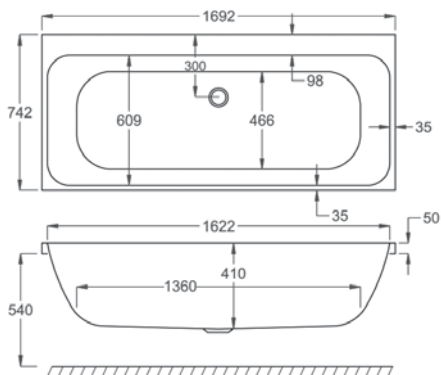

PROFILE DUO

L 1700MM

W 750MM

	5MM	CARRONITE
PROFILE DUO	✓	✓
L-SHAPED PANEL 1700x750x540	-	✓
FRONT PANEL 1700x540	✓	✓
END PANEL 750x540	✓	✓
SCREEN CFS-1 (H=1400MM)	✓	✓
SCREEN CFS-2 (H=1500MM)	✓	✓

Carronite

Panel

WATER CAPACITY

230 LTR

This measurement is taken to the overflow

WHIRLPOOL COMPATIBLE

N/A

KIT REFERENCES

STANDARD - AK-03