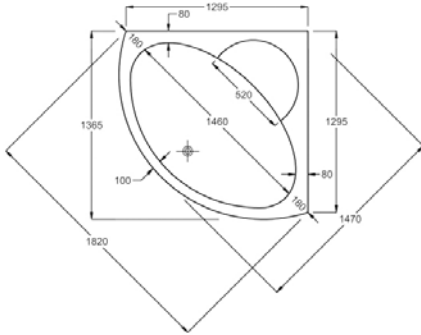

# MONARCH

		5MM	CARRONITE
L	1300MM	✓	✓
W	1300MM	✓	✓
	MONARCH	✓	✓
	AFFINITY 1300 PANEL	✓	✓

Carronite

Panel

Whirlpool

## WATER CAPACITY

235 LTR

This measurement is taken to the overflow