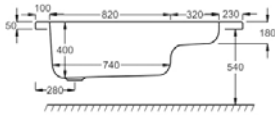

# MONARCH

		5MM	CARRONITE
L	1300MM	✓	✓
W	1300MM	✓	✓
	MONARCH	✓	✓
	AFFINITY 1300 PANEL	✓	✓

Carronite

Panel

Whirlpool

## WATER CAPACITY

235 LTR

This measurement is taken to the overflow