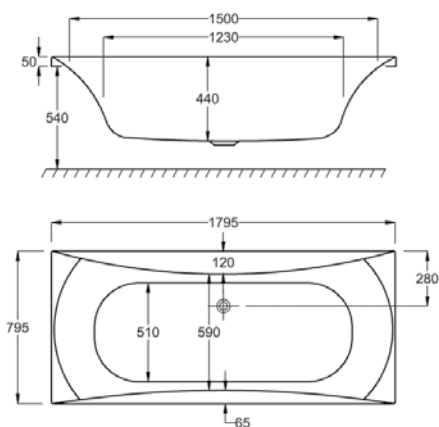

ALPHA

L 1800MM

W 800MM

	5MM	CARRONITE
ALPHA	✓	✓
L-SHAPED PANEL 1800x800x540	-	✓
FRONT PANEL 1800x540	✓	✓
END PANEL 800x540	✓	✓

Carronite

Panel

Whirlpool

WATER CAPACITY

220 LTR

This measurement is taken to the overflow

WHIRLPOOL COMPATIBLE

C-LENDA SYSTEMS

1, 2, 3, 4, 5, 6

KIT REFERENCES

STANDARD - AK-03

CARRONITE - AK-03-C