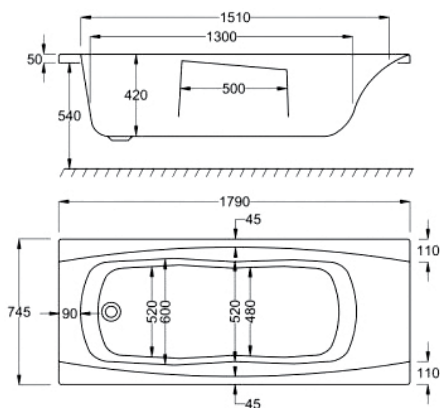

IMPERIAL TG

L 1800MM

W 750MM

	5MM	CARRONITE
IMPERIAL TG	✓	✓
FRONT PANEL 1800x540	✓	✓
END PANEL 750x540	✓	✓
SCREEN CFS-1 (H=1400MM)	✓	✓
SCREEN CFS-2 (H=1500MM)	✓	✓

Carronite

Panel

Hand
Grips

Whirlpool

WATER CAPACITY

210 LTR

This measurement is taken to the overflow

WHIRLPOOL COMPATIBLE

C-LENDA SYSTEMS

1, 2, 3, 4, 5, 6

KIT REFERENCES

STANDARD - AK-01

CARRONITE - AK-01-C