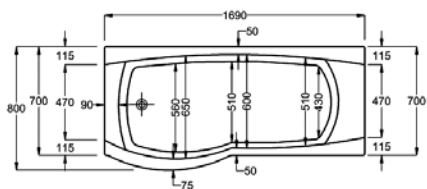

DELTA

L 1700MM
W 700-800MM

	5MM	CARRONITE
DELTA SB 1700	✓	✓
DELTA 1700 SB FRONT PANEL	✓	✓
SB END PANEL	✓	✓
SCREEN CSS-1	✓	✓
SET (BATH, SCREEN, FRONT PANEL)	✓	✓

Left hand and right hand baths available.
Left hand bath shown.

Carronite

Panel

Whirlpool

WATER CAPACITY

230 LTR

This measurement is taken to the overflow

WHIRLPOOL COMPATIBLE

C-LENDIA SYSTEMS