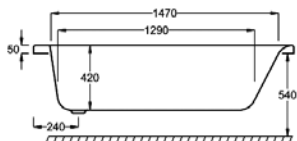

DELTA

L 1700MM
W 700-800MM

	5MM	CARRONITE
DELTA SB 1700	✓	✓
DELTA 1700 SB FRONT PANEL	✓	✓
SB END PANEL	✓	✓
SCREEN CSS-1	✓	✓
SET (BATH, SCREEN, FRONT PANEL)	✓	✓

Left hand and right hand baths available.
Left hand bath shown.

Carronite

Panel

Whirlpool

WATER CAPACITY

230 LTR

This measurement is taken to the overflow

WHIRLPOOL COMPATIBLE

C-LENDIA SYSTEMS