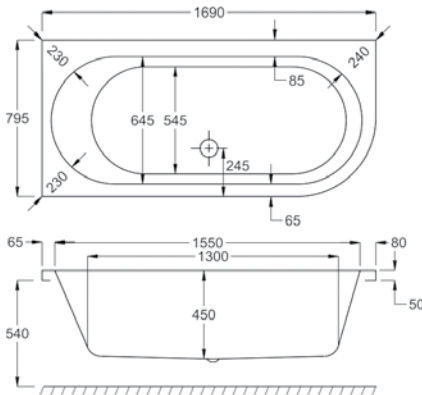

STATUS

L 1700MM
W 800MM

	5MM	CARRONITE
STATUS	✓	✓
STATUS FRONT PANEL 17.80	✓	✓
SCREEN CFS-1 (H=1400MM)	✓	✓
SCREEN CFS-2 (H=1500MM)	✓	✓

Left hand and right hand baths available.
Right hand bath shown.

Carronite

Panel

Whirlpool

WATER CAPACITY

250 LTR

This measurement is taken to the overflow

WHIRLPOOL COMPATIBLE

C-LENDA SYSTEMS

1, 2, 3, 4, 5, 6