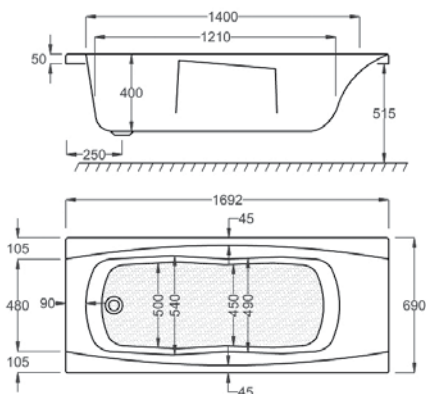

IMPERIAL TG

L 1700MM

W 700MM

	5MM	CARRONITE
IMPERIAL TG	✓	✓
L-SHAPED PANEL 1700x700x515	-	✓
FRONT PANEL 1700x515	✓	✓
END PANEL 700x515	✓	✓
SCREEN CFS-1 (H=1400MM)	✓	✓
SCREEN CFS-2 (H=1500MM)	✓	✓

Carronite

Panel

Hand
Grips

Whirlpool

WATER CAPACITY

180 LTR

This measurement is taken to the overflow

WHIRLPOOL COMPATIBLE

C-LENDA SYSTEMS