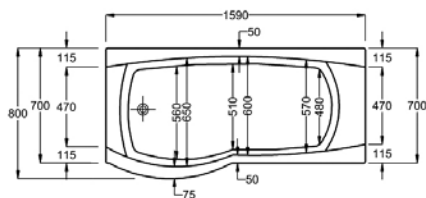

DELTA

L 1600MM
W 700-800MM

	5MM	CARRONITE
DELTA SB 1600	✓	✓
DELTA 1600 SB FRONT PANEL	✓	✓
SB END PANEL	✓	✓
SCREEN CSS-1	✓	✓
SET (BATH, SCREEN, FRONT PANEL)	✓	✓

Left hand and right hand baths available.
Left hand bath shown.

Carronite

Panel

Whirlpool

WATER CAPACITY

210 LTR

This measurement is taken to the overflow

WHIRLPOOL COMPATIBLE

C-LENDIA SYSTEMS