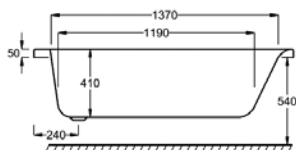

DELTA

L 1600MM
W 700-800MM

	5MM	CARRONITE
DELTA SB 1600	✓	✓
DELTA 1600 SB FRONT PANEL	✓	✓
SB END PANEL	✓	✓
SCREEN CSS-1	✓	✓
SET (BATH, SCREEN, FRONT PANEL)	✓	✓

Left hand and right hand baths available.
Left hand bath shown.

Carronite

Panel

Whirlpool

WATER CAPACITY

210 LTR

This measurement is taken to the overflow

WHIRLPOOL COMPATIBLE

C-LENDIA SYSTEMS