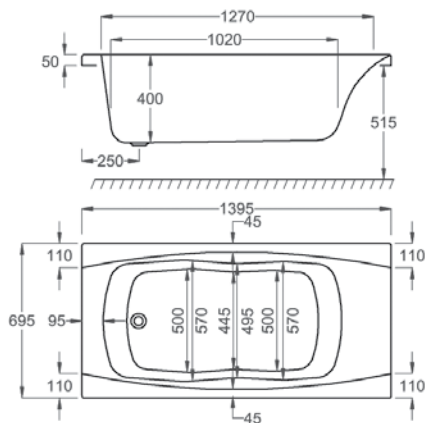

IMPERIAL TG

		5MM	CARRONITE
L 1400MM	IMPERIAL 1400 TG	✓	✓
W 700MM	FRONT PANEL 1400x515	✓	✓
	END PANEL 700x515	✓	✓
	SCREEN CFS-1 (H=1400MM)	✓	✓
	SCREEN CFS-2 (H=1500MM)	✓	✓

Carronite

Panel

Hand Grips

Whirlpool

WATER CAPACITY

135 LTR

This measurement is taken to the overflow

WHIRLPOOL COMPATIBLE

C-LENDIA SYSTEMS

1 & 4

KIT REFERENCES

STANDARD - AK-01