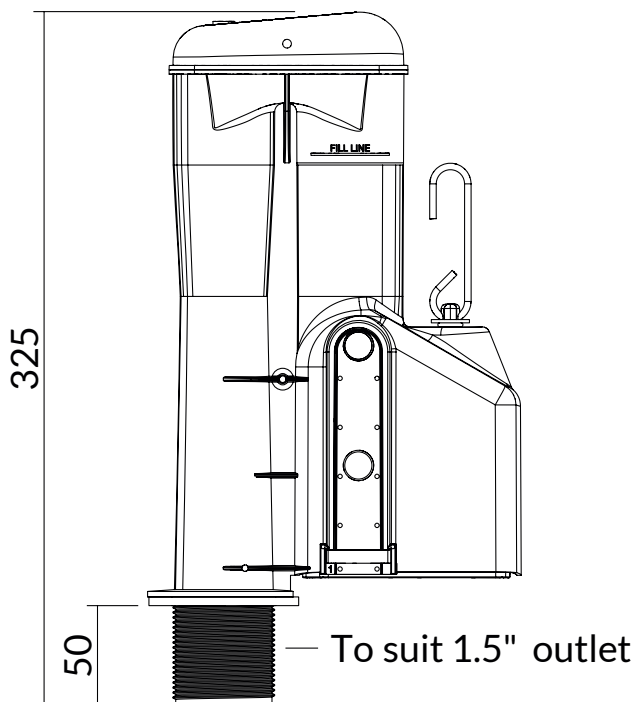

CASCADE+

One Piece Syphon

Dimensional Data

Technical Data

Outlet

Flush Adjustment

Sizes

1½" (38mm)

6/7/9 litre

7½" (191mm) - 9½" (241mm) in ½" increments

Dudley
Water saving solutions

Applications

The most compact one piece syphon that delivers the best flushing performance available. Suitable for use in most low level lever operated cisterns

Water Saving

Duoflush: depress and hold lever for partial flush which gives a reduced flush, or depress and release for full flush

Features

- Suitable for low level use
- 6/7/9 litre convertible allowing flush to be configured to individual cistern requirements
- 1½" (38mm) BSP outlet
- Available in 5 different sizes: 7½" (191mm), 8" (203mm), 8½" (216mm), 9" (229mm) & 9½" (241mm)
- Can be used with a variety of different levers
- WRAS approved