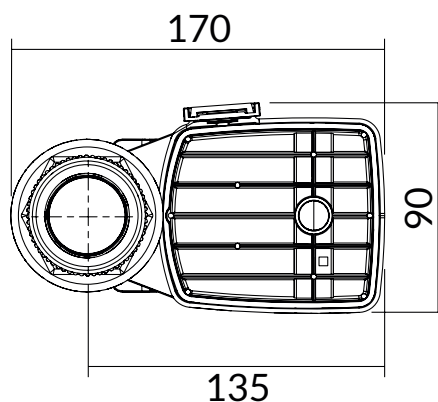

CASCADE+

One Piece Syphon

Dimensional Data

Technical Data

Outlet

Flush Adjustment

Sizes

1½" (38mm)

6/7/9 litre

7½" (191mm) - 9½" (241mm) in ½" increments

Dudley
Water saving solutions

Applications

The most compact one piece syphon that delivers the best flushing performance available. Suitable for use in most low level lever operated cisterns

Water Saving

Duoflush: depress and hold lever for partial flush which gives a reduced flush, or depress and release for full flush

Features

- Suitable for low level use
- 6/7/9 litre convertible allowing flush to be configured to individual cistern requirements
- 1½" (38mm) BSP outlet
- Available in 5 different sizes: 7½" (191mm), 8" (203mm), 8½" (216mm), 9" (229mm) & 9½" (241mm)
- Can be used with a variety of different levers
- WRAS approved