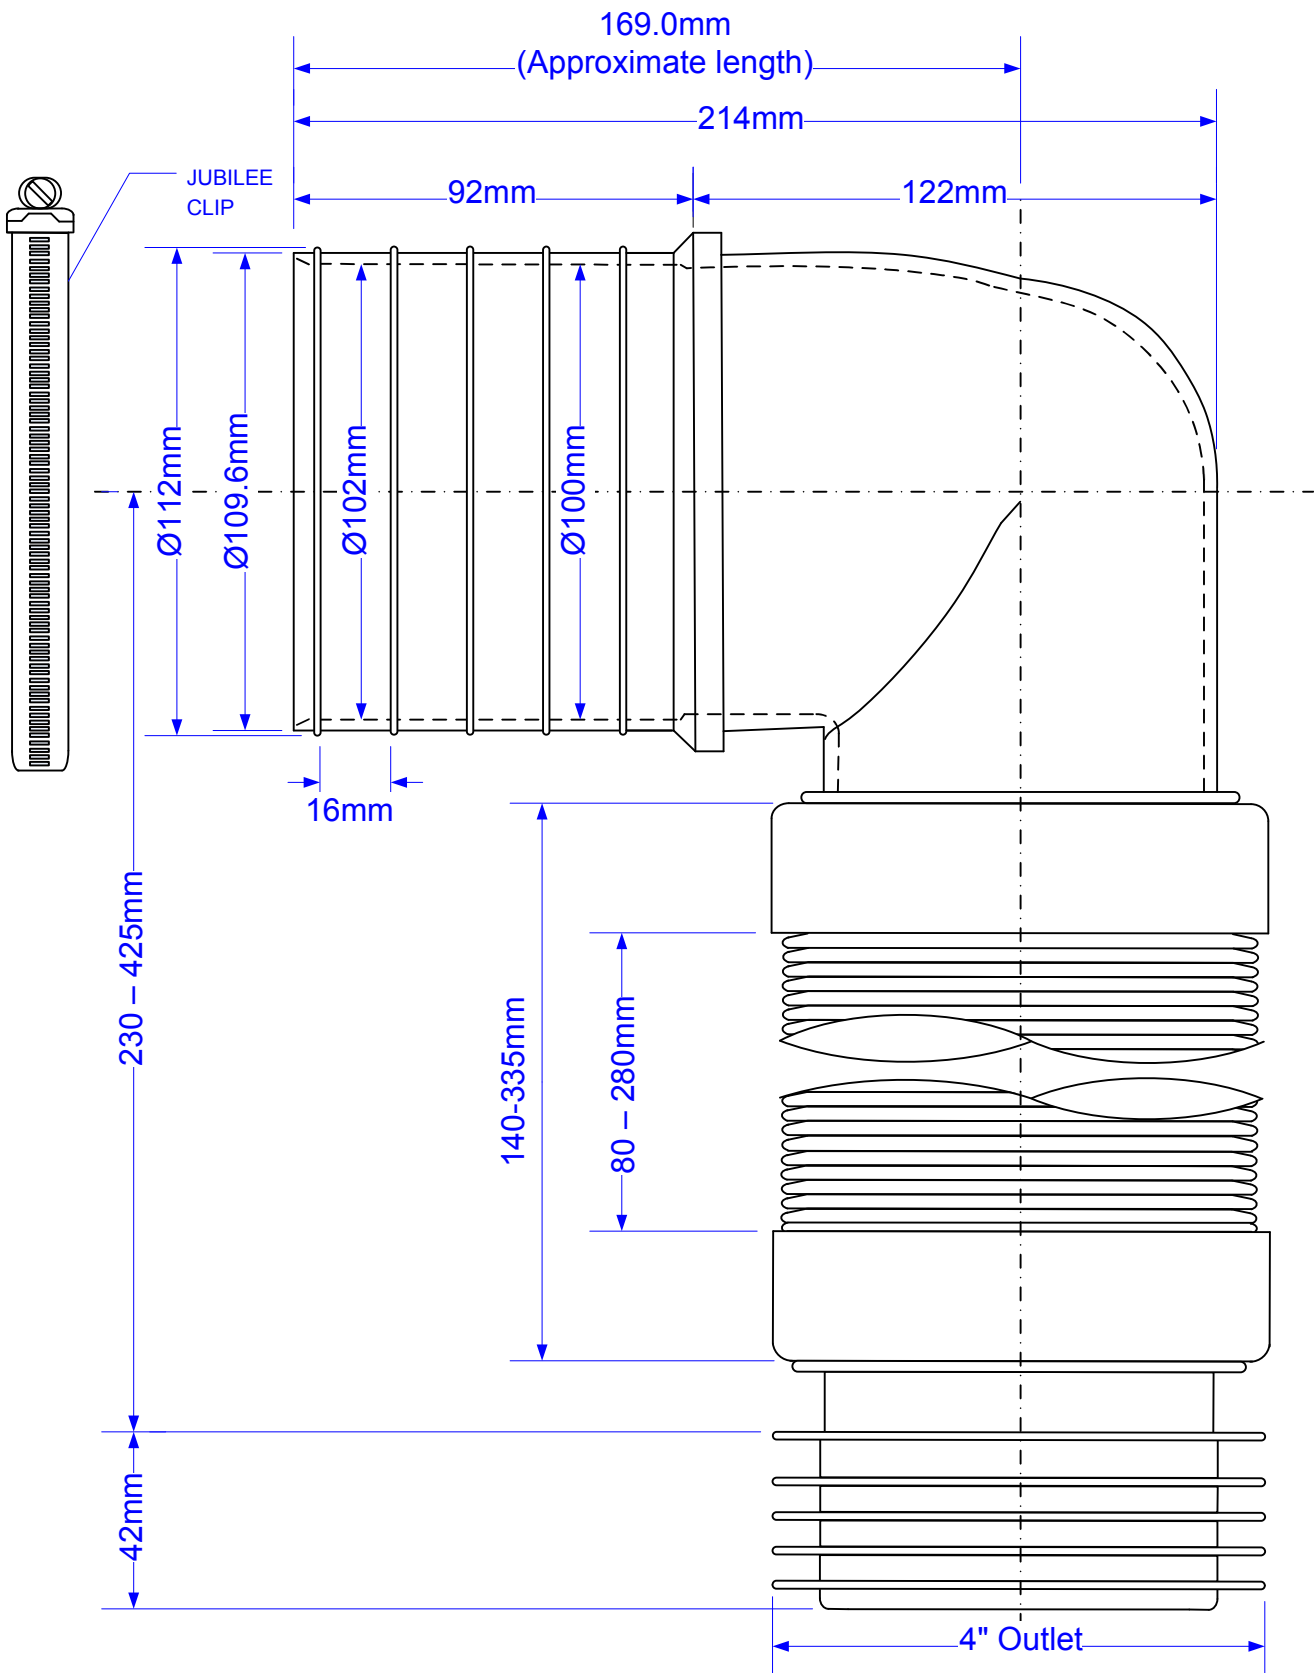

# WC-CON8F-BTW

© McALPINE  
06/10/14

Drawing verified  
correct as of:

DRAWN BY M.GILMOUR	REVISED 25.02.15	FILENAME WC-CON8F-BTW.VSD
	SCALE 1: 1.75	DATE 06/10/14