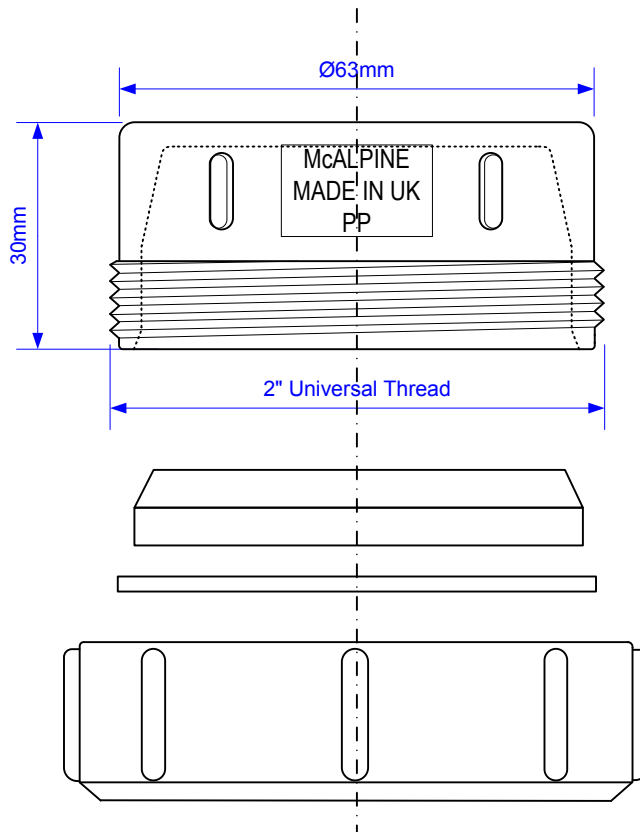

Code:

Z23U

Drawing verified
correct as of:

16/05/2012
RM

DRAWN BY

RM

REVISED

SCALE