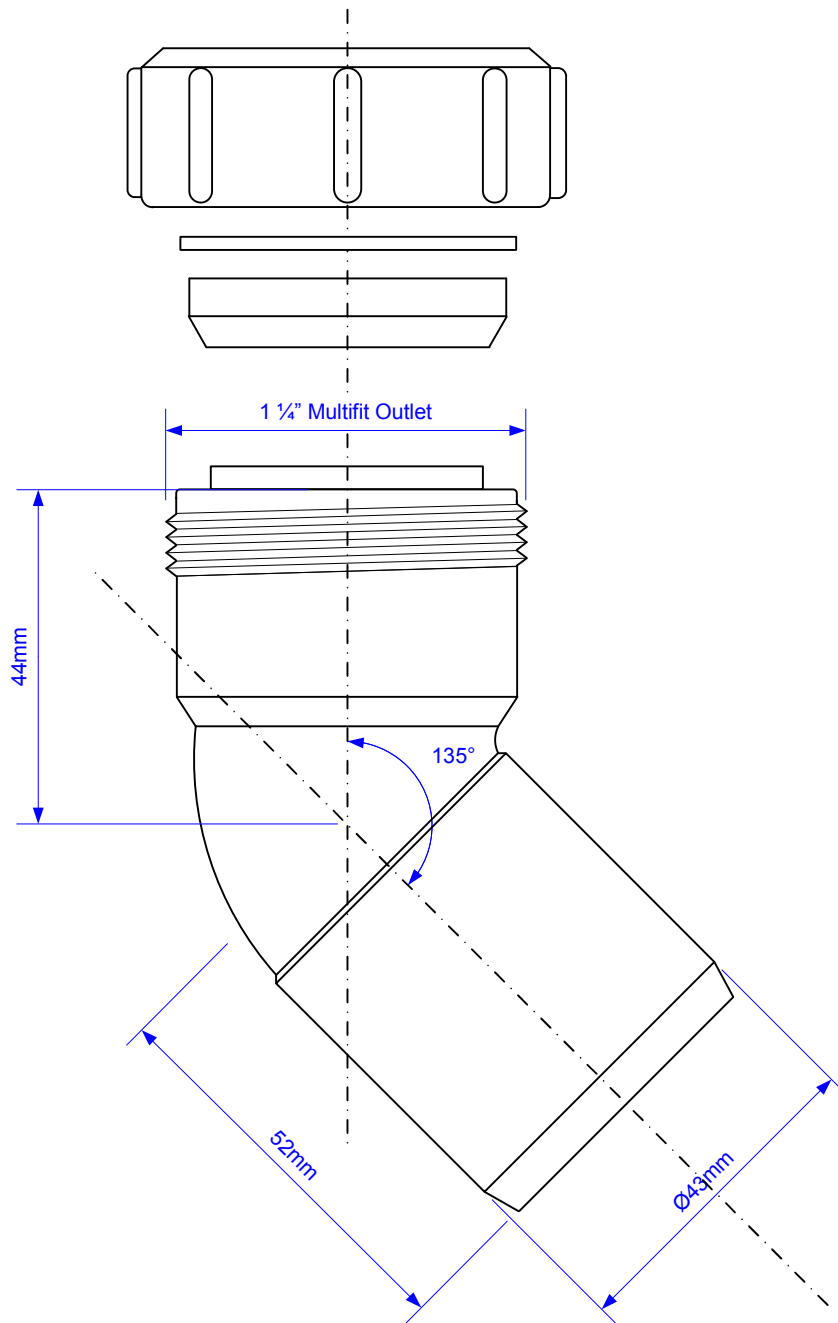

Code:

MS20L

Drawing verified
correct as of:

24/07/2015
RM

DRAWN BY
RM

REVISED
13/12/2005, 24/07/2015

FILENAME
MS20L.VSD

SCALE
1: 1