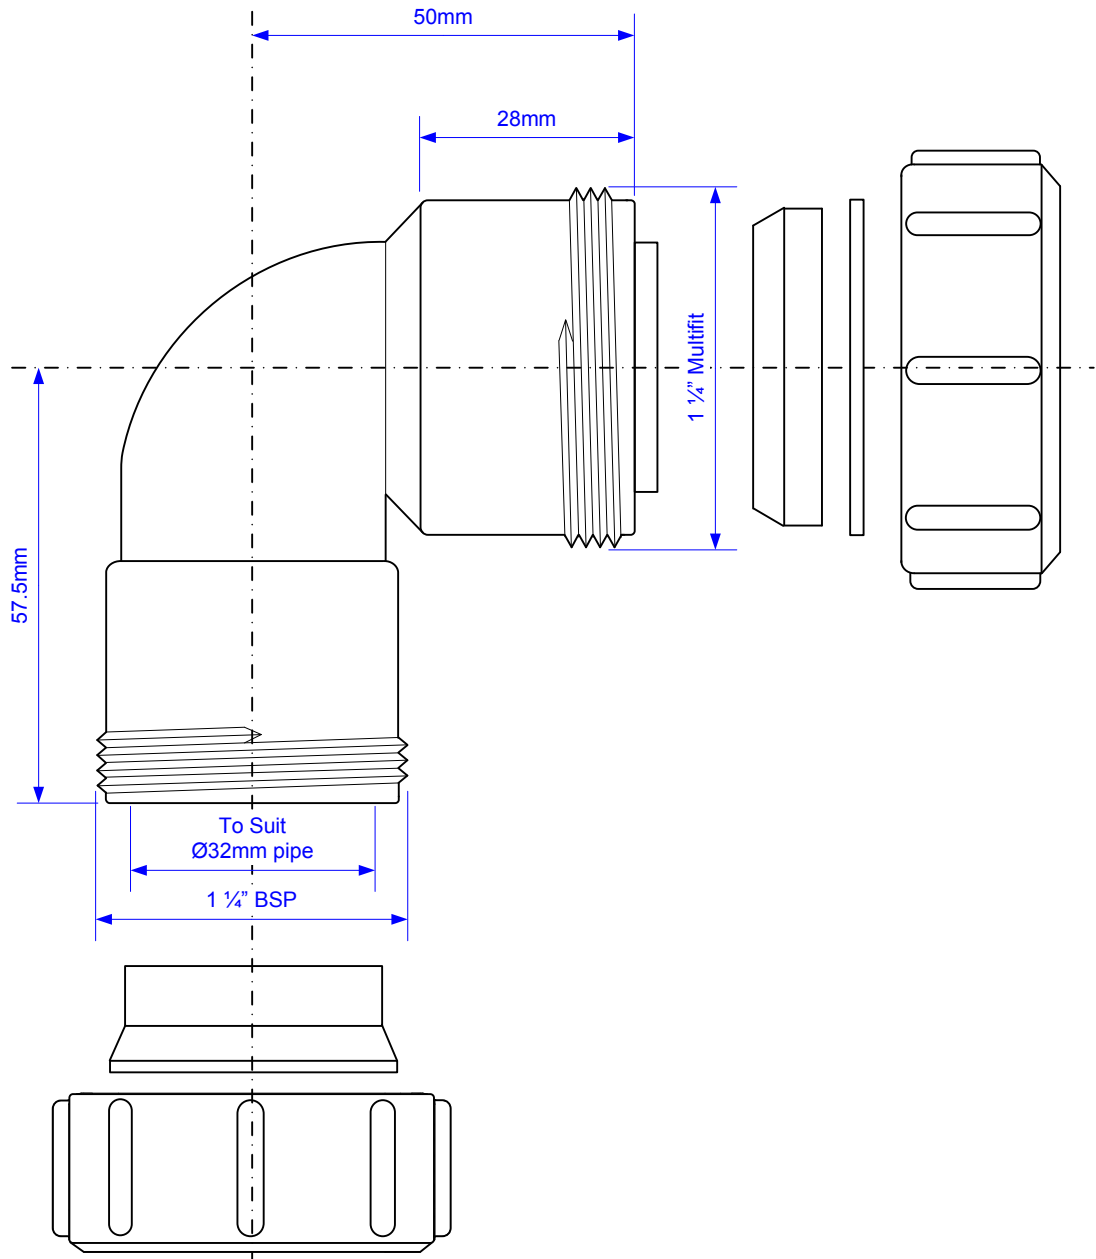

Code:

MS4-ISO

© McALPINE
29/01/2004

Drawing verified
correct as of:

23/07/2015
RM

DRAWN BY

RM

REVISED

23/07/2015

SCALE

1: 1

FILENAME

MS4-ISO.VSD

DATE

23/07/2015