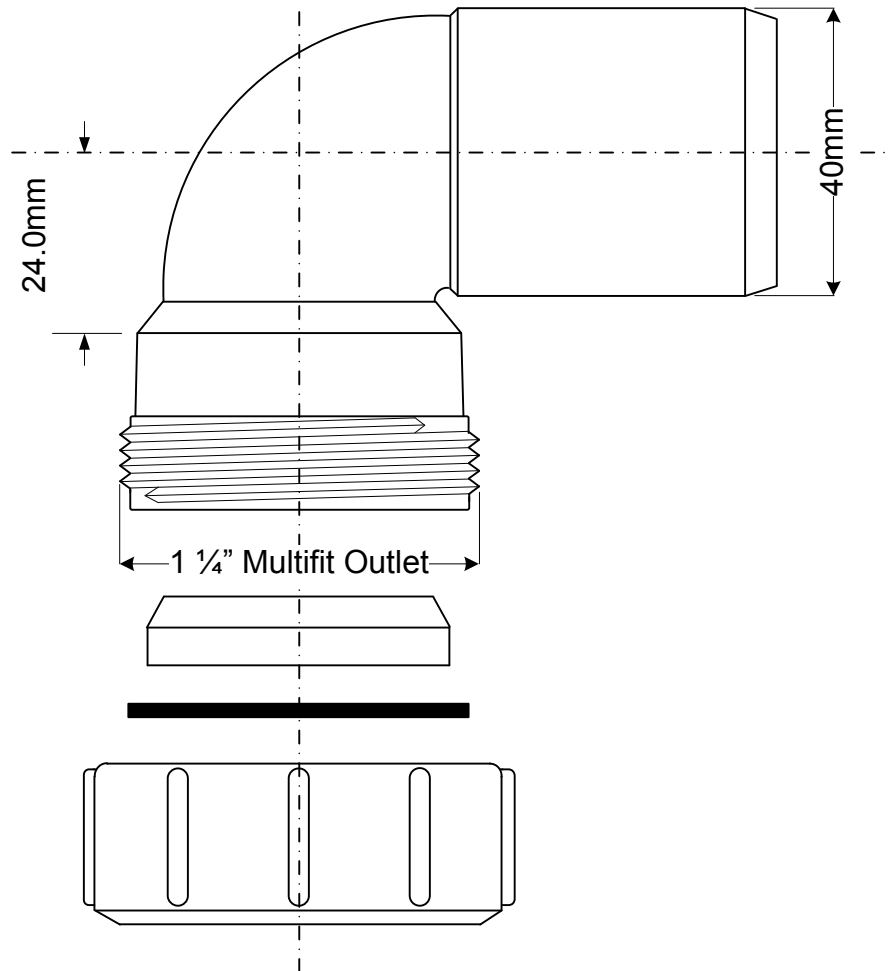

Code:

MS4L

© McALPINE
14/11/12

Drawing verified
correct as of:

M.G
14/11/12

DRAWN BY
Ryan Devine

REVISED

FILENAME