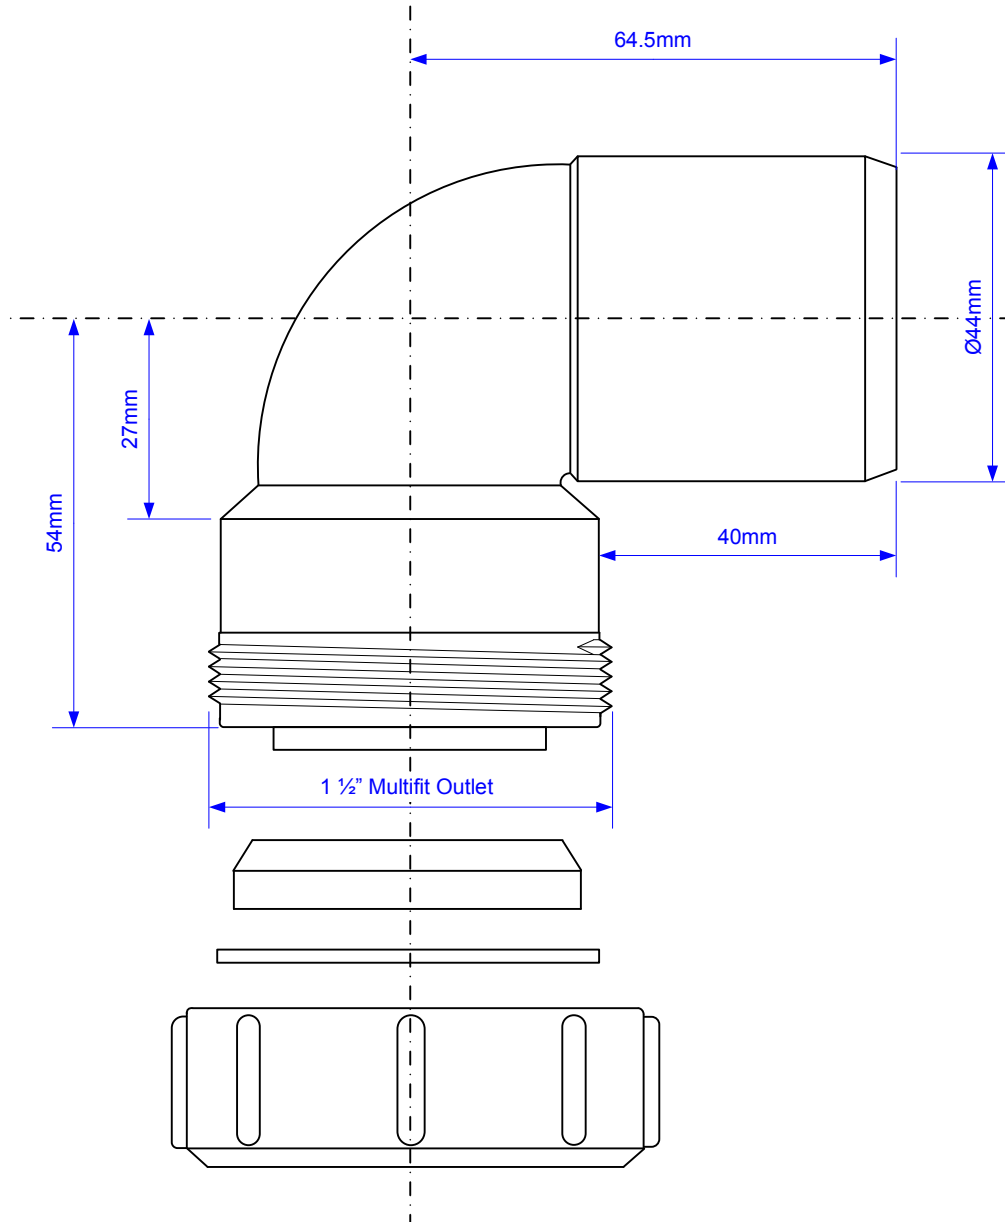

Code:

MT4L

© McALPINE
01/04/2009

Drawing verified
correct as of:

23/07/2010
RM

DRAWN BY

RM

REVISED

SCALE

1: 1

FILENAME

MT4L.VSD

DATE

01/04/2009