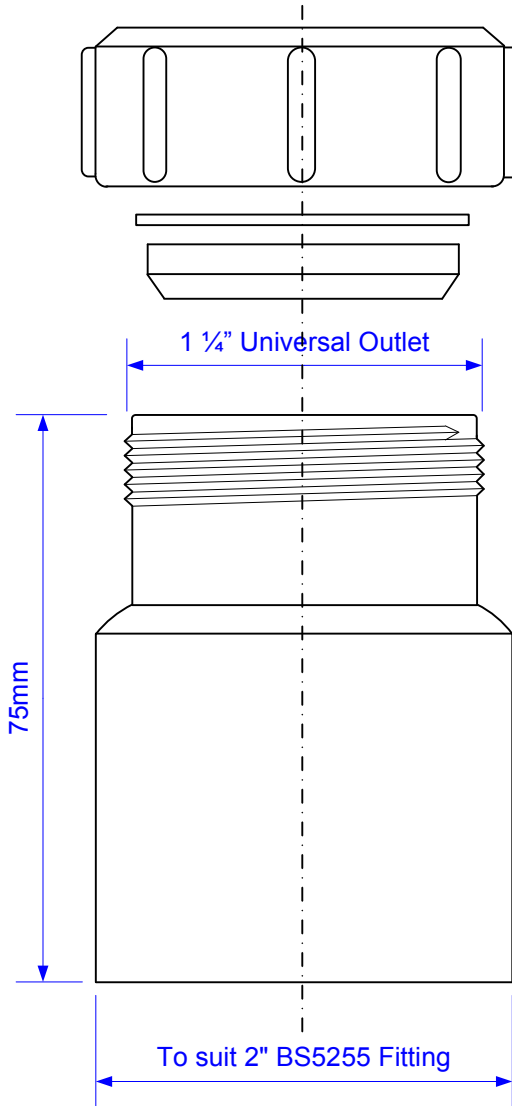

Code:

ZS26L

Drawing verified  
correct as of:

07/03/2012  
RM

DRAWN BY

RM

REVISED

07/03/2012

FILENAME

ZS26L.VSD

SCALE

1: 1

DATE

07/03/2012