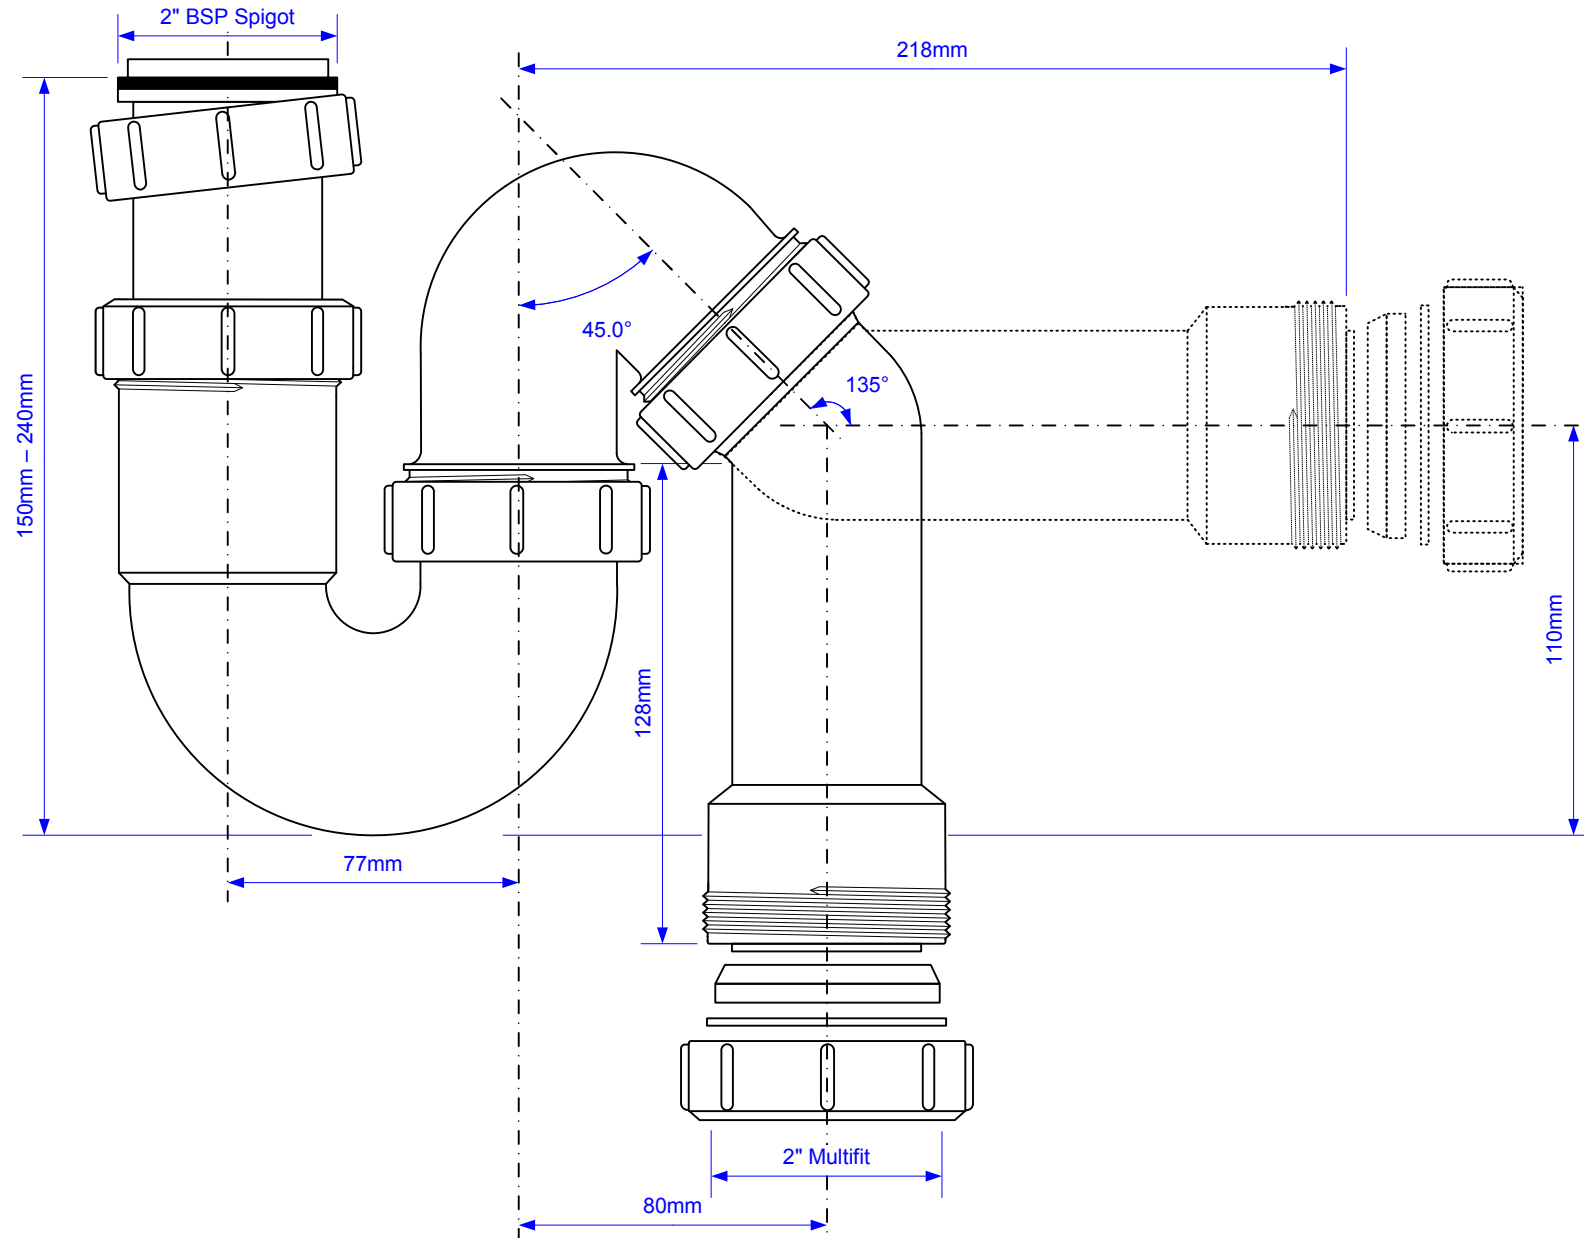

Code:

ZP10

McALPINE

Drawing verified correct as of:

15.02.12
T.C.

DRAWN BY

TC

REVISED

SCALE

1: 2

FILENAME

ZP10.VSD

DATE

15.02.12