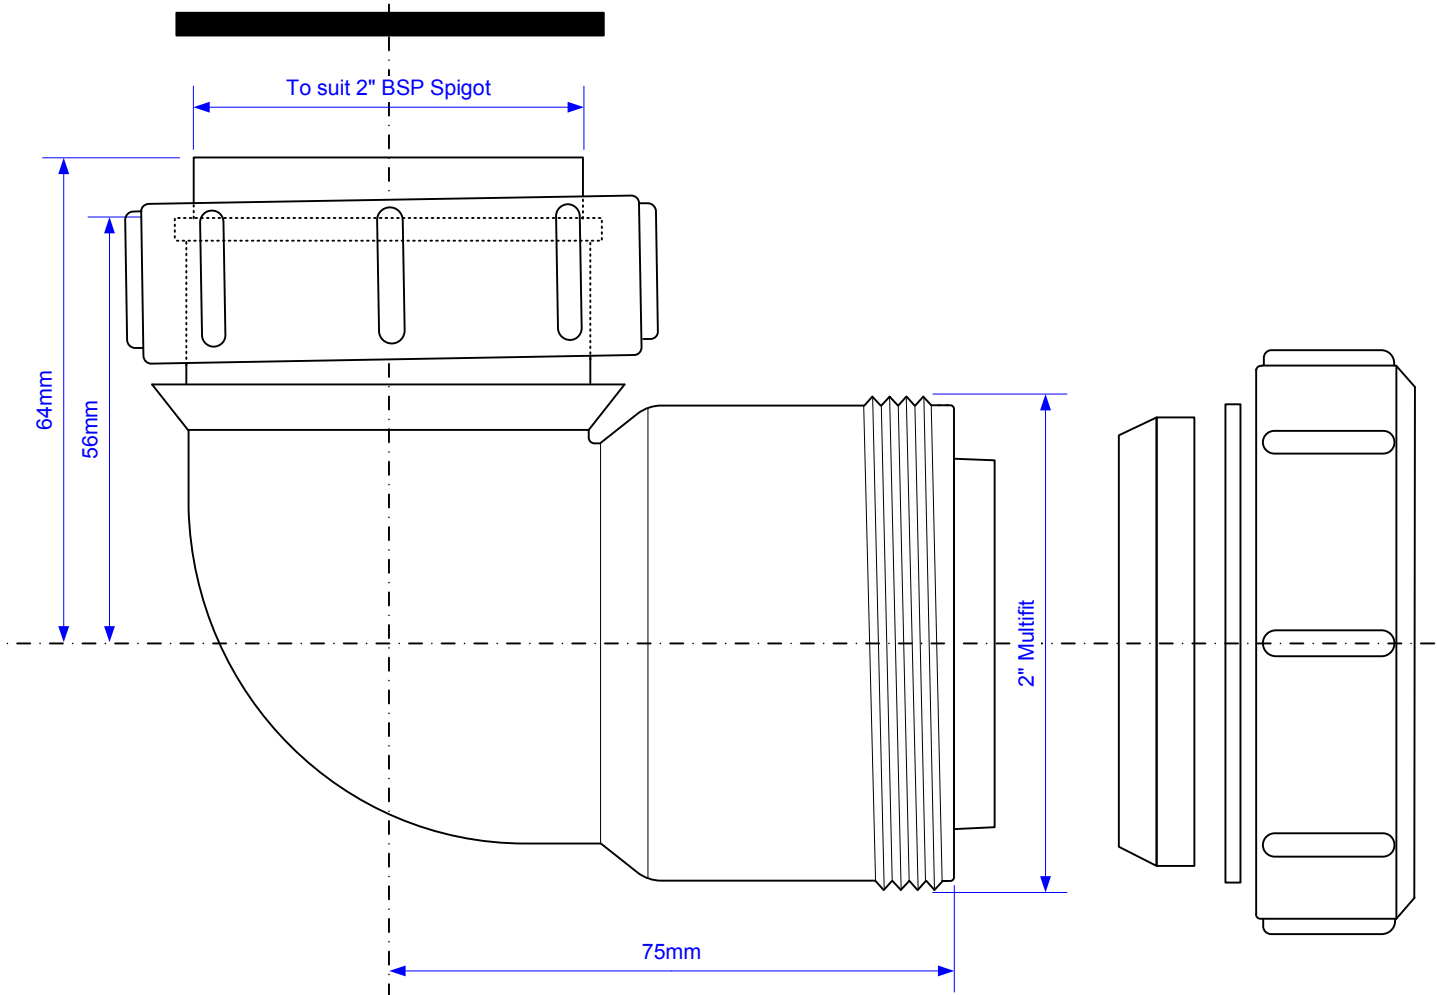

Code:

Z5M

Drawing verified
correct as of: 11/04/2017
RM

DRAWN BY
RM

REVISED
12/12/2013, 11/04/2017

FILENAME
Z5M.VSD

SCALE
1: 1

DATE
11/04/2017