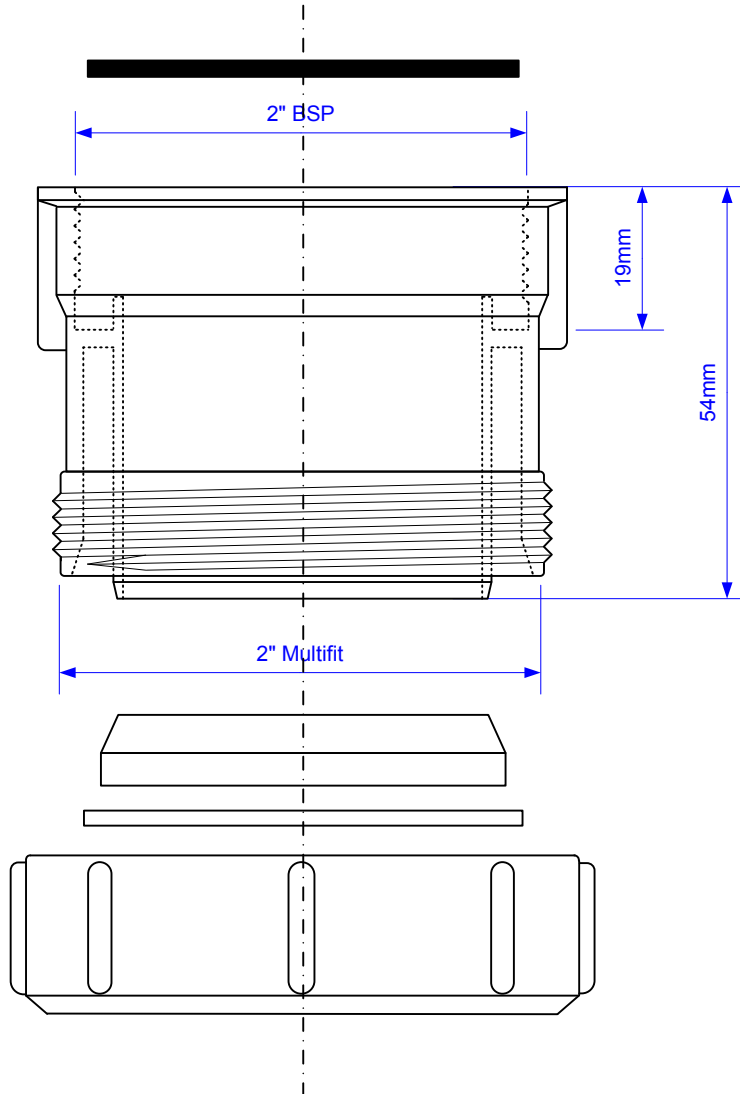

Code:

Z29

© McALPINE  
16/12/2003

Drawing verified  
correct as of:

16/12/2003  
RM

DRAWN BY

RM

REVISED

SCALE

1:1

FILENAME

Z29.VSD

DATE

16/12/2003