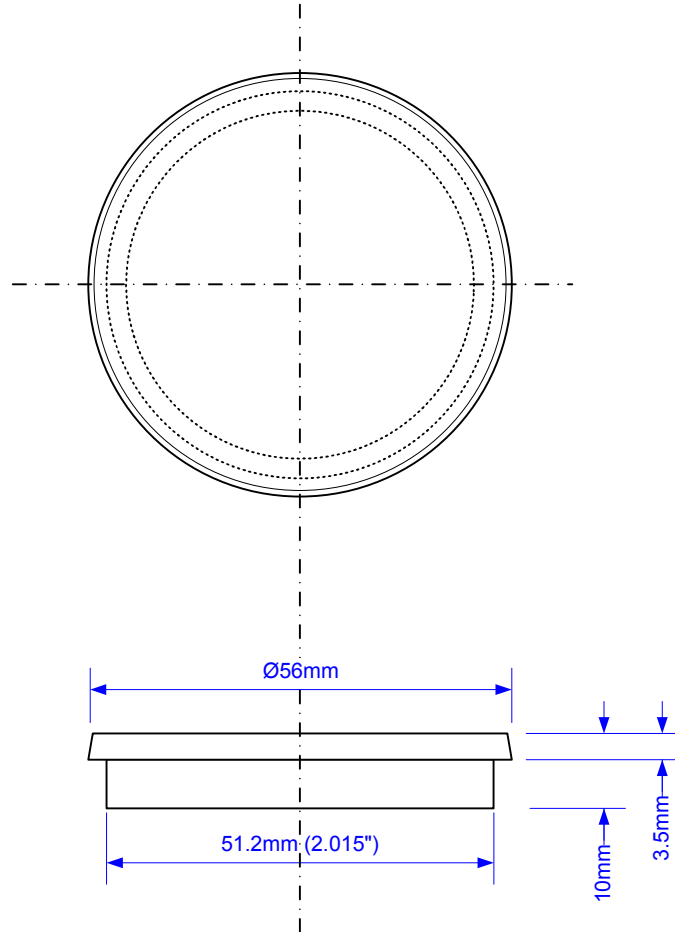

Code:

Z23M

Drawing verified
correct as of:

14/02/2013
RM

DRAWN BY
RM

REVISED

FILENAME
Z23M.VSD

SCALE